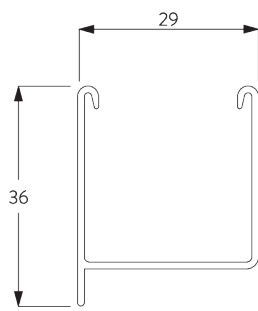

SYSTEM SPECIFICATIONS

A. SYSTEM DIMENSIONS

3 m

50 cm

3 m

4.5 m²

Slat stack heights

		50	100	150	200	250	300
16 / 25 mm	X	7	9	11	13	15	17

(cm)

B. PROFILE

Profile information

SG 8301
Profile

SG 8214
Profile ø 18 mm

SG 8003
Bottom bar 16 mm

SG 8004
Bottom bar 24 mm