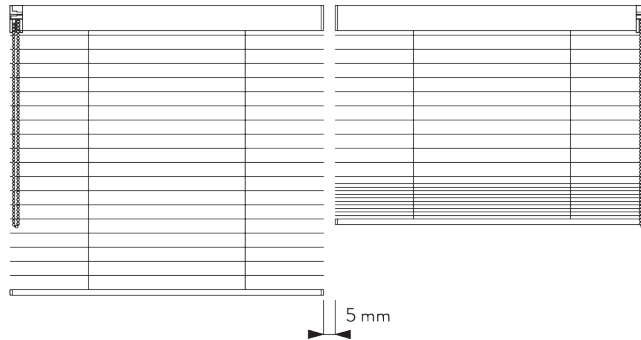

Side-by-side fitting

Min. distance: 5 mm

B. CEILING FITTING

Bracket SG 8302