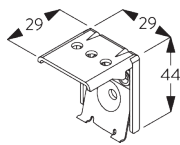

### Smart Fix

**Smart Fix SG 11200 - SG 11201 and bracket SG 8302:**  
Screw SG 10395 (M4x6) needed.

**Square Smart Fix SG 11210 - SG 11211  
and bracket SG 8302:**  
Screw SG 10395 (M4x6) needed.

**Universal Smart Fix SG 11154 - SG 11156  
and bracket SG 8302:**  
Screw SG 10407 (M4x10) needed.

**SG 8302**  
Bracket

**SG 10395**  
Pan head screw M4x6

**SG 10407**  
Pan head screw M4x10

**SG 11200**  
Smart Fix 60 mm

**SG 11201**  
Smart Fix 80 mm

**SG 11210**  
Square Smart Fix 60 mm

**SG 11211**  
Square Smart Fix 80 mm