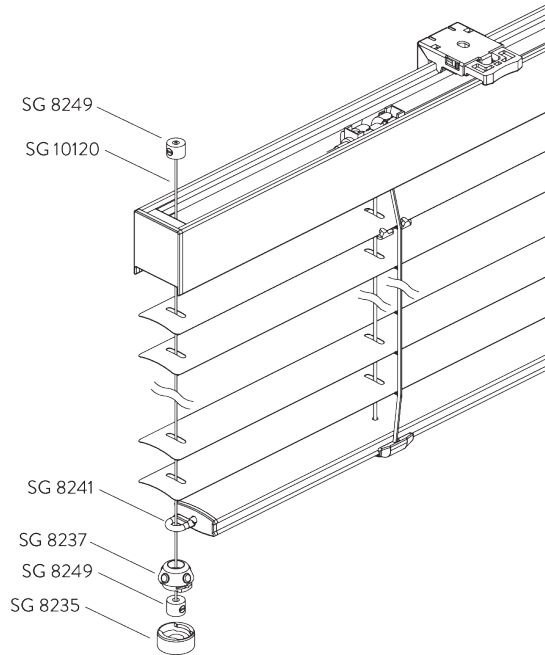

SG 8249

Side guide device

SG 10120

Side guide wire $\varnothing$ 0.9 mm

SYSTEM OPTIONS

A. SIDE GUIDES

Additional parts:

- 2x SG 8235 Side guide wire base short
- 2x SG 8237 Side guide wire holder
- 2x SG 8241 Side guide eyelet
- 4x SG 8249 Side guide device
- 2x SG 10120 Side guide wire $\varnothing$ 0.9 mm

Note:

- Up to 15° from vertical