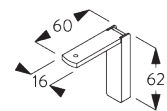

SG 11200
Smart Fix 60 mm