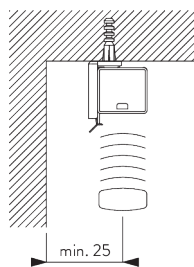

	16 / 25 mm	X	50	100	150	200	250	300	340
			6	8	10	12	14	15	17

(cm)

B. PROFILE

Profile information

SG 8102
Profile

SG 8003
Bottom bar 16 mm

SG 8004
Bottom bar 24 mm

SG 8025
Shaft

**C. HOW TO
MEASURE**

A: System width
B: System height

FITTING

**A. FITTING
INFORMATION**

For detailed fitting information, visit the Silent Gliss website.

Fixing points

Note:
Never position the brackets SG 8201 on the take up reels.

Side-by-side fitting

Min. distance: 5 mm

B. CEILING FITTING

Bracket SG 8201

SG 8201

Bracket

C. WALL FITTING

Smart Fix