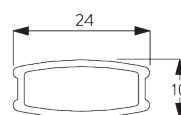

SYSTEM SPECIFICATIONS

A. SYSTEM DIMENSIONS

3 m

65 cm
(up to a height of 2 m)

80 cm
(up to a height of 3.4 m)

3.4 m

5 m²

Slat stack heights

	16 / 25 mm	X	50	100	150	200	250	300	340
			6	8	10	12	14	15	17

(cm)

B. PROFILE

Profile information

SG 8102
Profile

SG 8003
Bottom bar 16 mm

SG 8004
Bottom bar 24 mm

SG 8025
Shaft

**C. HOW TO
MEASURE**

A: System width
B: System height

FITTING

**A. FITTING
INFORMATION**

For detailed fitting information, visit the Silent Gliss website.

Fixing points

Note:
Never position the brackets SG 8201 on the take up reels.