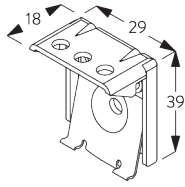

	16 / 25 mm	X	50	100	150	200	250	300	340
			6	8	10	12	14	15	17

(cm)

B. PROFILE

Profile information

SG 8102
Profile

SG 8003
Bottom bar 16 mm

SG 8004
Bottom bar 24 mm

SG 8025
Shaft

**C. HOW TO
MEASURE**

A: System width
B: System height

FITTING

**A. FITTING
INFORMATION**

For detailed fitting information, visit the Silent Gliss website.

Fixing points

Note:
Never position the brackets SG 8201 on the take up reels.

Side-by-side fitting

Min. distance: 5 mm

B. CEILING FITTING

Bracket SG 8201

SG 8201

Bracket

C. WALL FITTING

Smart Fix

Smart Fix SG 11200 - SG 11203 and bracket SG 8201:

Screw SG 10395 (M4x6) needed.

Square Smart Fix SG 11210 - SG 11213 and bracket SG 8201:

Screw SG 10395 (M4x6) needed.

Universal Smart Fix SG 11154 - SG 11156 and bracket SG 8201: