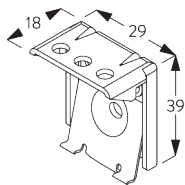

SG 8201

Bracket

SG 10395

Pan head screw M4x6

SG 10407

Pan head screw M4x10