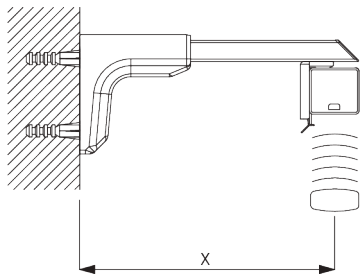

**C. HOW TO
MEASURE**

A: System width
B: System height

FITTING

**A. FITTING
INFORMATION**

For detailed fitting information, visit the Silent Gliss website.

Fixing points

Note:
Never position the brackets SG 8201 on the take up reels.

Side-by-side fitting

Min. distance: 5 mm

B. CEILING FITTING

Bracket SG 8201

SG 8201

Bracket

C. WALL FITTING

Smart Fix

Smart Fix SG 11200 - SG 11203 and bracket SG 8201:

Screw SG 10395 (M4x6) needed.

Square Smart Fix SG 11210 - SG 11213 and bracket SG 8201:

Screw SG 10395 (M4x6) needed.

Universal Smart Fix SG 11154 - SG 11156 and bracket SG 8201: