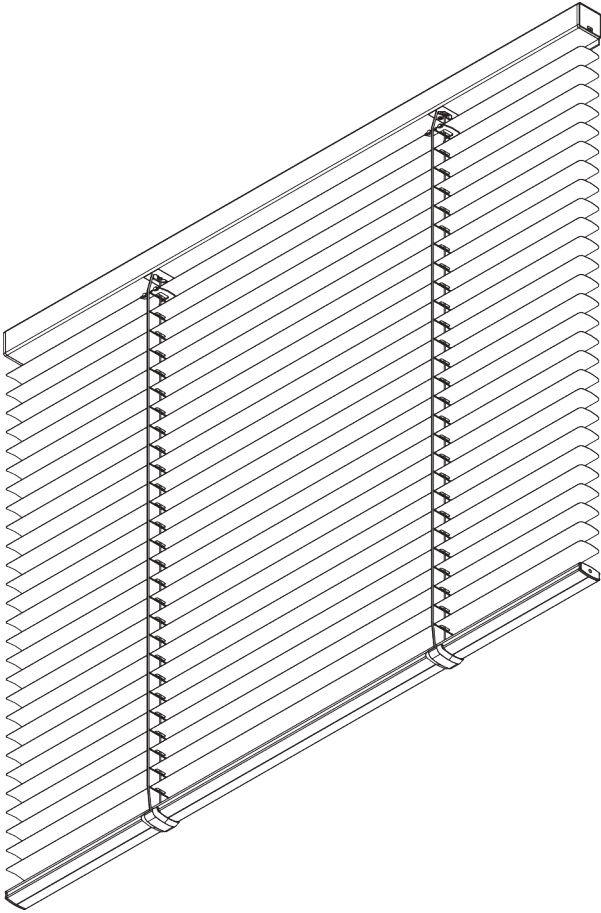

SG 8250

PRODUCT INFORMATION

- **Operation:** motorised
- **Range:** S - M
- **Fitting:** ceiling, wall
- **Colours:** refer to Silent Gliss slat collection

Features:

- Optimised light control
- Various control options
- Slat width: 25 mm (standard), 16 mm

SYSTEM SPECIFICATIONS

A. SYSTEM DIMENSIONS

3 m

65 cm
(up to a height of 2 m)

80 cm
(up to a height of 3.4 m)

3.4 m

5 m²

Slat stack heights