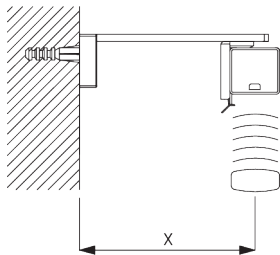

Square Smart Fix SG 11210 - SG 11213 and bracket SG 8201:

Screw SG 10395 (M4x6) needed.