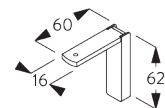

SG 11200

Smart Fix 60 mm