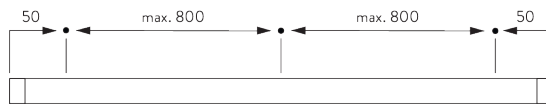

SYSTEM SPECIFICATIONS

A. SYSTEM DIMENSIONS

3 m

65 cm
(up to a height of 2 m)

80 cm
(up to a height of 3.4 m)

3.4 m

5 m²

Slat stack heights

	16 / 25 mm	X	50	100	150	200	250	300	340
			6	8	10	12	14	15	17

(cm)

B. PROFILE

Profile information

SG 8102
Profile

SG 8003
Bottom bar 16 mm

SG 8004
Bottom bar 24 mm

SG 8025
Shaft

**C. HOW TO
MEASURE**

A: System width
B: System height

FITTING

**A. FITTING
INFORMATION**

For detailed fitting information, visit the Silent Gliss website.

Fixing points

Note:
Never position the brackets SG 8201 on the take up reels.

Side-by-side fitting

Min. distance: 5 mm

B. CEILING FITTING

Bracket SG 8201

SG 8201

Bracket

C. WALL FITTING

Smart Fix