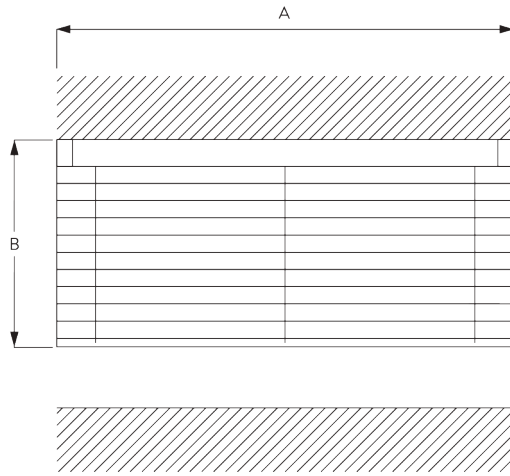

SYSTEM SPECIFICATIONS

A. SYSTEM DIMENSIONS

3 m

65 cm
(up to a height of 2 m)

80 cm
(up to a height of 3.4 m)

3.4 m

5 m²

Slat stack heights

	16 / 25 mm	X	50	100	150	200	250	300	340
			6	8	10	12	14	15	17

(cm)

B. PROFILE

Profile information

SG 8102
Profile

SG 8003
Bottom bar 16 mm

SG 8004
Bottom bar 24 mm

SG 8025
Shaft

**C. HOW TO
MEASURE**

A: System width
B: System height

FITTING

**A. FITTING
INFORMATION**

For detailed fitting information, visit the Silent Gliss website.

Fixing points

Note:
Never position the brackets SG 8201 on the take up reels.