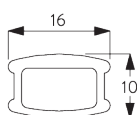

SYSTEM SPECIFICATIONS

A. SYSTEM DIMENSIONS

3 m

65 cm
(up to a height of 2 m)

80 cm
(up to a height of 3.4 m)

3.4 m

5 m²

Slat stack heights

	16 / 25 mm	X	50	100	150	200	250	300	340
			6	8	10	12	14	15	17

(cm)

B. PROFILE

Profile information

SG 8102
Profile

SG 8003
Bottom bar 16 mm

SG 8004
Bottom bar 24 mm

SG 8025
Shaft

**C. HOW TO
MEASURE**

A: System width
B: System height

FITTING

**A. FITTING
INFORMATION**

For detailed fitting information, visit the Silent Gliss website.

Fixing points

Note:
Never position the brackets SG 8201 on the take up reels.