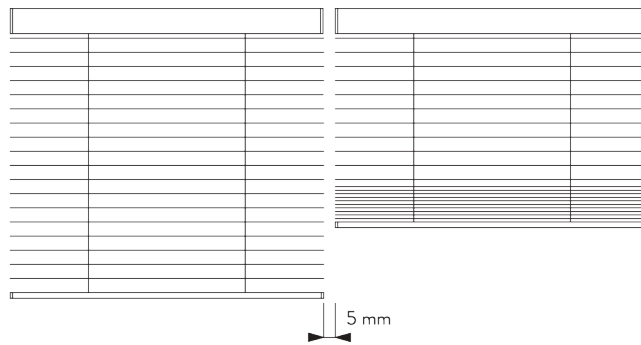

SYSTEM SPECIFICATIONS

A. SYSTEM DIMENSIONS

3 m

65 cm
(up to a height of 2 m)

80 cm
(up to a height of 3.4 m)

3.4 m

5 m²

Slat stack heights

	16 / 25 mm	X	50	100	150	200	250	300	340
			6	8	10	12	14	15	17

(cm)

B. PROFILE

Profile information

SG 8102
Profile

SG 8003
Bottom bar 16 mm

SG 8004
Bottom bar 24 mm

SG 8025
Shaft

**C. HOW TO
MEASURE**

A: System width
B: System height

FITTING

**A. FITTING
INFORMATION**

For detailed fitting information, visit the Silent Gliss website.

Fixing points

Note:
Never position the brackets SG 8201 on the take up reels.

Side-by-side fitting

Min. distance: 5 mm

B. CEILING FITTING

Bracket SG 8201

SG 8201

Bracket

C. WALL FITTING

Smart Fix