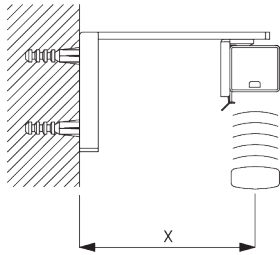

	16 / 25 mm	X	50	100	150	200	250	300	340
			6	8	10	12	14	15	17

(cm)

B. PROFILE

Profile information

SG 8102
Profile

SG 8003
Bottom bar 16 mm

SG 8004
Bottom bar 24 mm

SG 8025
Shaft

**C. HOW TO
MEASURE**

A: System width
B: System height

FITTING

**A. FITTING
INFORMATION**

For detailed fitting information, visit the Silent Gliss website.

Fixing points

Note:
Never position the brackets SG 8201 on the take up reels.

Side-by-side fitting

Min. distance: 5 mm

B. CEILING FITTING

Bracket SG 8201

SG 8201

Bracket

C. WALL FITTING

Smart Fix