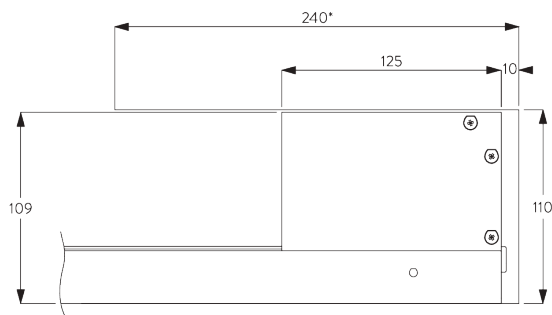

# Headbox dimensions

*Inside recess fitting*

A: Headbox L  
B: Headbox S / M

*Face fitting*

A: Headbox L  
B: Headbox S / M

*Concealed recess fitting*  
*Concealed recess headbox*

*\*recess depth required to fully conceal hembar when retracted!*

## Fitting angles

**A: Headbox S / M:**

3 m wide x 3 m draw / 9 m<sup>2</sup> any angle

**B: Headbox L:**

3 m wide x 4.5 m draw /  
13 m<sup>2</sup> no greater than 30° from vertical

**C: Headbox L:**

Max. 2.5 m wide x 4.5 m draw /  
11 m<sup>2</sup> greater than 30° from vertical