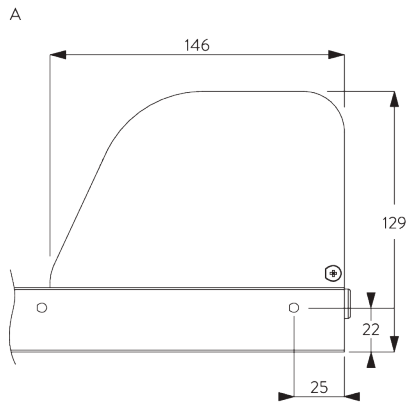

### C. HOW TO MEASURE

A: System length  
B: System width

## FITTING

# Headbox dimensions

*Inside recess fitting*

A: Headbox L  
B: Headbox S / M

*Face fitting*

A: Headbox L  
B: Headbox S / M

*Concealed recess fitting*  
*Concealed recess headbox*

*\*recess depth required to fully conceal hembar when retracted!*

## Fitting angles

**A: Headbox S / M:**

3 m wide x 3 m draw / 9 m<sup>2</sup> any angle

**B: Headbox L:**

3 m wide x 4.5 m draw /  
13 m<sup>2</sup> no greater than 30° from vertical

**C: Headbox L:**

Max. 2.5 m wide x 4.5 m draw /  
11 m<sup>2</sup> greater than 30° from vertical