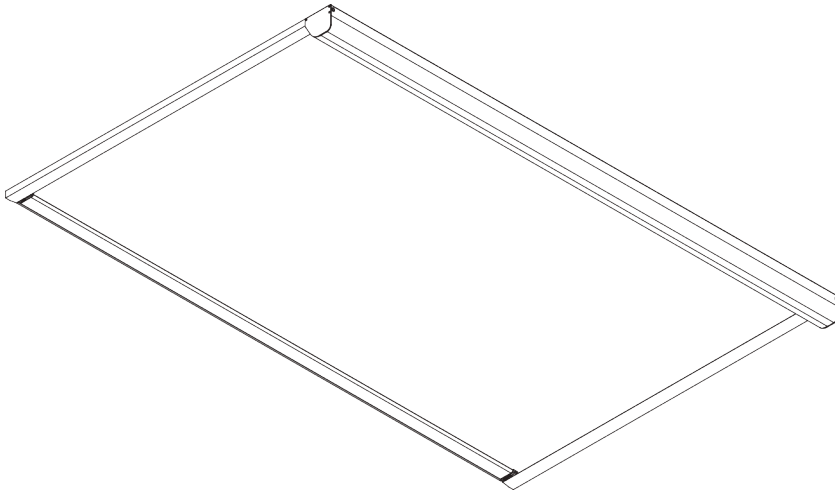

## PRODUCT INFORMATION

- **Operation:** motorised
- **Range:** S - L
- **Fitting:** ceiling, wall, recess
- **Colours:** white RAL 9016, special colours possible
- **Fabrics:** refer to Silent Gliss fabric collection