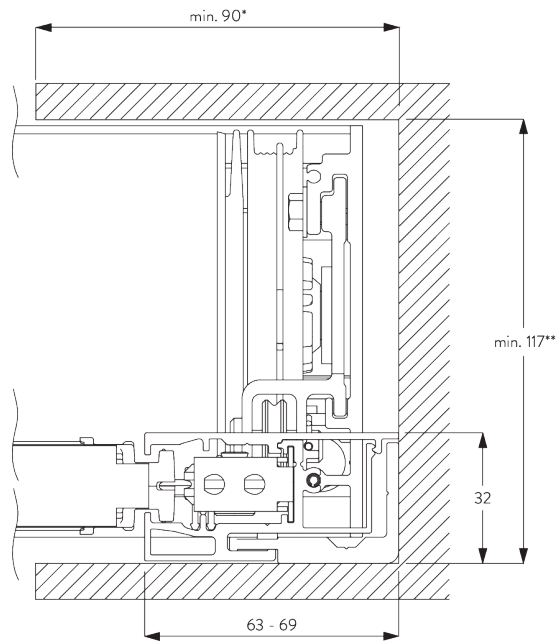

**D. CONCEALED
RECESS FITTING**

*recess depth required to fully conceal hem bar end caps
**min. 125 mm if head box lid is used

MOTOR & CONTROLS

**A. MOTOR
FEATURES**

Motor	SG 8657 / SG 8658
Motor Features	
Soft start / stop	●
Electronic end-stop	●
Electronic revolution counter (unlimited revolution)	●
Cable connectable with plug into motor	●
IP class	IP 30
Control Features	
Mains power control	●
SG Control L (external receiver required)	●
Suitable for most major home automation systems (with suitable interface)	●

**B. MOTOR
SPECIFICATIONS**

Motor	Voltage	Current	Frequency	Speed
SG 8657 / SG 8658	100-240 V AC	0.8 A	50 / 60 Hz	12 rpm

See website for wiring diagram.