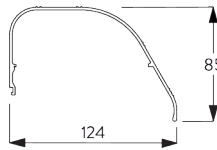

SG 8642
Box cover S/M 105x125 mm