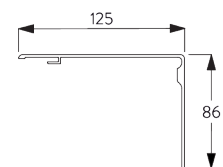

## A. SYSTEM DIMENSIONS

3 m

65 cm

Headbox S / M: 3 m  
Headbox L: 4.5 m

Headbox S / M: 9 m<sup>2</sup>  
Headbox L:  
13 m<sup>2</sup> / 11 m<sup>2</sup>

**SG 8662**  
Box cover Large 126x146 mm

**SG 8663**  
Side guide case inside fitting

**SG 8664**  
Side guide profile inside fitting

**SG 8665**  
Tube  $\varnothing$  74 mm

**SG 8666**  
Tube Large  $\varnothing$  85 mm

**SG 8672**  
Side guide case

**SG 8673**  
Concealed side guide profile

**SG 8674**  
Concealed side guide cover

**SG 8677**  
Concealed box cover 105x125 mm

**SG 8678**  
Concealed box cover lid 105x125 mm

### C. HOW TO MEASURE

A: System length  
B: System width