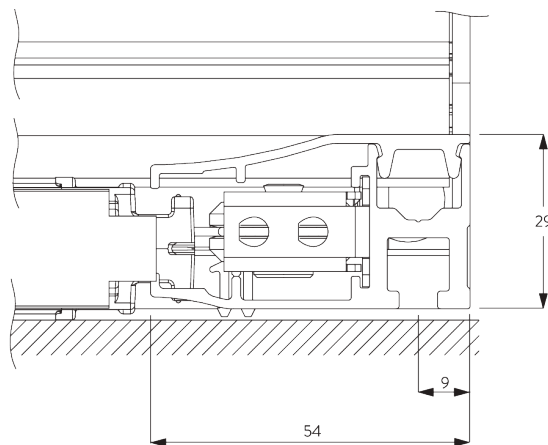

C. FACE FITTING