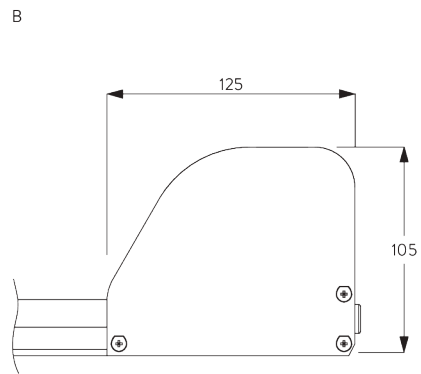

### C. HOW TO MEASURE

A: System length  
B: System width

#### Fixing points

A: Inside recess fitting  
B: Face fitting  
C: Concealed recess fitting

# Headbox dimensions

*Inside recess fitting*

A: Headbox L  
B: Headbox S / M

*Face fitting*

A: Headbox L  
B: Headbox S / M

*Concealed recess fitting*  
*Concealed recess headbox*

*\*recess depth required to fully conceal hembar when retracted!*

## Fitting angles

**A: Headbox S / M:**

3 m wide x 3 m draw / 9 m<sup>2</sup> any angle

**B: Headbox L:**

3 m wide x 4.5 m draw /  
13 m<sup>2</sup> no greater than 30° from vertical

**C: Headbox L:**

Max. 2.5 m wide x 4.5 m draw /  
11 m<sup>2</sup> greater than 30° from vertical