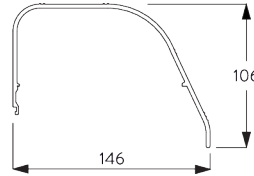

## A. SYSTEM DIMENSIONS

3 m

65 cm

Headbox S / M: 3 m  
Headbox L: 4.5 m

Headbox S / M: 9 m<sup>2</sup>  
Headbox L:  
13 m<sup>2</sup> / 11 m<sup>2</sup>

### Profile information

**SG 8641**  
Box case S/M 105x125 mm

**SG 8642**  
Box cover S/M 105x125 mm

**SG 8643**  
Side guide case inside fitting

**SG 8644**  
Side guide cover

**SG 8645**  
Bottom bar

**SG 8661**  
Box case Large 126x146 mm

**SG 8662**  
Box cover Large 126x146 mm

**SG 8663**  
Side guide case inside fitting

**SG 8664**  
Side guide profile inside fitting

**SG 8665**  
Tube  $\varnothing$  74 mm

**SG 8666**  
Tube Large  $\varnothing$  85 mm

### C. HOW TO MEASURE

A: System length  
B: System width