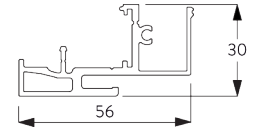

## A. SYSTEM DIMENSIONS

3 m

65 cm

Headbox S / M: 3 m  
Headbox L: 4.5 m

Headbox S / M: 9 m<sup>2</sup>  
Headbox L:  
13 m<sup>2</sup> / 11 m<sup>2</sup>

### Profile information

**SG 8641**  
Box case S/M 105x125 mm

**SG 8642**  
Box cover S/M 105x125 mm

**SG 8643**  
Side guide case inside fitting

**SG 8644**  
Side guide cover

**SG 8645**  
Bottom bar

**SG 8661**  
Box case Large 126x146 mm

**SG 8662**  
Box cover Large 126x146 mm

**SG 8663**  
Side guide case inside fitting

**SG 8664**  
Side guide profile inside fitting

**SG 8665**  
Tube  $\varnothing$  74 mm

**SG 8666**  
Tube Large  $\varnothing$  85 mm

### C. HOW TO MEASURE

A: System length  
B: System width