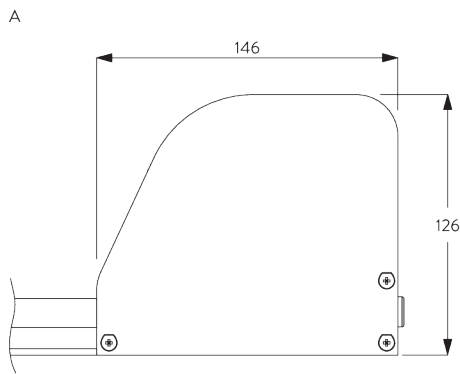

### C. HOW TO MEASURE

A: System length  
B: System width

#### Fixing points

A: Inside recess fitting  
B: Face fitting  
C: Concealed recess fitting

# Headbox dimensions

*Inside recess fitting*

A: Headbox L  
B: Headbox S / M

*Face fitting*

A: Headbox L  
B: Headbox S / M

*Concealed recess fitting*  
*Concealed recess headbox*

*\*recess depth required to fully conceal hembar when retracted!*

## Fitting angles

**A: Headbox S / M:**

3 m wide x 3 m draw / 9 m<sup>2</sup> any angle

**B: Headbox L:**

3 m wide x 4.5 m draw /  
13 m<sup>2</sup> no greater than 30° from vertical

**C: Headbox L:**

Max. 2.5 m wide x 4.5 m draw /  
11 m<sup>2</sup> greater than 30° from vertical