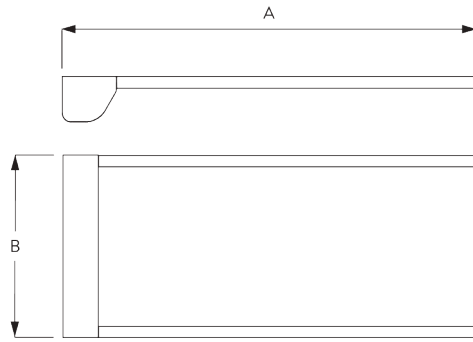

**SG 8672**  
Side guide case

**SG 8673**  
Concealed side guide profile

**SG 8674**  
Concealed side guide cover

**SG 8677**  
Concealed box cover 105x125 mm

**SG 8678**  
Concealed box cover lid 105x125 mm

### C. HOW TO MEASURE

A: System length  
B: System width