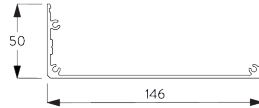

## A. SYSTEM DIMENSIONS

3 m

65 cm

Headbox S / M: 3 m  
Headbox L: 4.5 m

Headbox S / M: 9 m<sup>2</sup>  
Headbox L:  
13 m<sup>2</sup> / 11 m<sup>2</sup>

### Profile information

**SG 8641**  
Box case S/M 105x125 mm

**SG 8642**  
Box cover S/M 105x125 mm

**SG 8643**  
Side guide case inside fitting

**SG 8644**  
Side guide cover

**SG 8645**  
Bottom bar

**SG 8661**  
Box case Large 126x146 mm

**SG 8662**  
Box cover Large 126x146 mm

**SG 8663**  
Side guide case inside fitting

**SG 8664**  
Side guide profile inside fitting

**SG 8665**  
Tube  $\varnothing$  74 mm

**SG 8666**  
Tube Large  $\varnothing$  85 mm