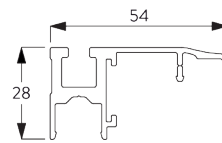

## A. SYSTEM DIMENSIONS

3 m

65 cm

Headbox S / M: 3 m  
Headbox L: 4.5 m

Headbox S / M: 9 m<sup>2</sup>  
Headbox L:  
13 m<sup>2</sup> / 11 m<sup>2</sup>

### Profile information

**SG 8641**  
Box case S/M 105x125 mm

**SG 8642**  
Box cover S/M 105x125 mm

**SG 8643**  
Side guide case inside fitting

**SG 8644**  
Side guide cover

**SG 8645**  
Bottom bar

**SG 8661**  
Box case Large 126x146 mm

**SG 8662**  
Box cover Large 126x146 mm

**SG 8663**  
Side guide case inside fitting

**SG 8664**  
Side guide profile inside fitting

**SG 8665**  
Tube  $\varnothing$  74 mm

**SG 8666**  
Tube Large  $\varnothing$  85 mm