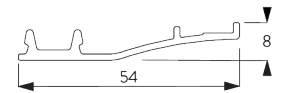

## A. SYSTEM DIMENSIONS

3 m

65 cm

Headbox S / M: 3 m  
Headbox L: 4.5 m

Headbox S / M: 9 m<sup>2</sup>  
Headbox L:  
13 m<sup>2</sup> / 11 m<sup>2</sup>

### Profile information

**SG 8641**  
Box case S/M 105x125 mm

**SG 8642**  
Box cover S/M 105x125 mm

**SG 8643**  
Side guide case inside fitting

**SG 8644**  
Side guide cover

**SG 8645**  
Bottom bar

**SG 8661**  
Box case Large 126x146 mm

**SG 8662**  
Box cover Large 126x146 mm

**SG 8663**  
Side guide case inside fitting

**SG 8664**  
Side guide profile inside fitting

**SG 8665**  
Tube  $\varnothing$  74 mm

**SG 8666**  
Tube Large  $\varnothing$  85 mm