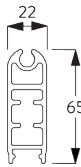

## A. SYSTEM DIMENSIONS

3 m

65 cm

Headbox S / M: 3 m  
Headbox L: 4.5 m

Headbox S / M: 9 m<sup>2</sup>  
Headbox L:  
13 m<sup>2</sup> / 11 m<sup>2</sup>

### Profile information

**SG 8641**  
Box case S/M 105x125 mm

**SG 8642**  
Box cover S/M 105x125 mm

**SG 8643**  
Side guide case inside fitting

**SG 8644**  
Side guide cover

**SG 8645**  
Bottom bar

**SG 8661**  
Box case Large 126x146 mm

**SG 8662**  
Box cover Large 126x146 mm

**SG 8663**  
Side guide case inside fitting

**SG 8664**  
Side guide profile inside fitting

**SG 8665**  
Tube  $\varnothing$  74 mm

**SG 8666**  
Tube Large  $\varnothing$  85 mm

### C. HOW TO MEASURE

A: System length  
B: System width