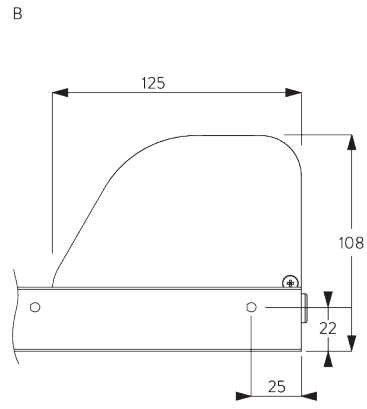

### C. HOW TO MEASURE

A: System length  
B: System width

## FITTING

#### Fixing points

A: Inside recess fitting  
B: Face fitting  
C: Concealed recess fitting

# Headbox dimensions

*Inside recess fitting*

A: Headbox L  
B: Headbox S / M

*Face fitting*

A: Headbox L  
B: Headbox S / M

*Concealed recess fitting*  
*Concealed recess headbox*

*\*recess depth required to fully conceal hembar when retracted!*