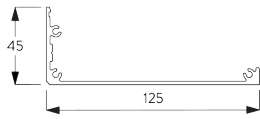

B. PROFILE

Profile information

SG 8641
Box case S/M 105x125 mm