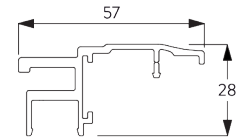

## A. SYSTEM DIMENSIONS

3 m

65 cm

Headbox S / M: 3 m  
Headbox L: 4.5 m

Headbox S / M: 9 m<sup>2</sup>  
Headbox L:  
13 m<sup>2</sup> / 11 m<sup>2</sup>

### Profile information

**SG 8641**  
Box case S/M 105x125 mm

**SG 8642**  
Box cover S/M 105x125 mm

**SG 8643**  
Side guide case inside fitting

**SG 8644**  
Side guide cover

**SG 8645**  
Bottom bar

**SG 8661**  
Box case Large 126x146 mm

**SG 8662**  
Box cover Large 126x146 mm

**SG 8663**  
Side guide case inside fitting

**SG 8664**  
Side guide profile inside fitting

**SG 8665**  
Tube  $\varnothing$  74 mm

**SG 8666**  
Tube Large  $\varnothing$  85 mm