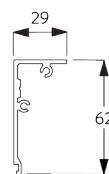

### Profile information

**SG 8641**  
Box case S/M 105x125 mm

**SG 8642**  
Box cover S/M 105x125 mm

**SG 8643**  
Side guide case inside fitting

**SG 8644**  
Side guide cover

**SG 8645**  
Bottom bar

**SG 8661**  
Box case Large 126x146 mm

**SG 8662**  
Box cover Large 126x146 mm

**SG 8663**  
Side guide case inside fitting

**SG 8664**  
Side guide profile inside fitting

**SG 8665**  
Tube  $\varnothing$  74 mm

**SG 8666**  
Tube Large  $\varnothing$  85 mm

**SG 8672**  
Side guide case

**SG 8673**  
Concealed side guide profile

**SG 8674**  
Concealed side guide cover

**SG 8677**  
Concealed box cover 105x125 mm

**SG 8678**  
Concealed box cover lid 105x125 mm

### C. HOW TO MEASURE

A: System length  
B: System width