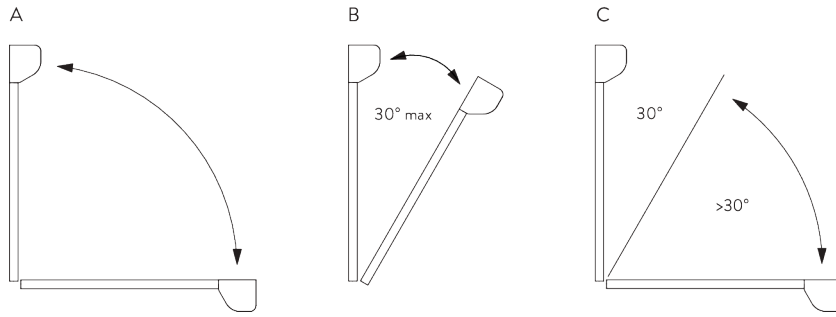

# Headbox dimensions

*Inside recess fitting*

A: Headbox L  
B: Headbox S / M

*Face fitting*

A: Headbox L  
B: Headbox S / M

*Concealed recess fitting*  
*Concealed recess headbox*

*\*recess depth required to fully conceal hembar when retracted!*

## Fitting angles

**A: Headbox S / M:**

3 m wide x 3 m draw / 9 m<sup>2</sup> any angle

**B: Headbox L:**

3 m wide x 4.5 m draw /  
13 m<sup>2</sup> no greater than 30° from vertical

**C: Headbox L:**

Max. 2.5 m wide x 4.5 m draw /  
11 m<sup>2</sup> greater than 30° from vertical