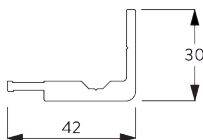

SG 8673
Concealed side guide profile