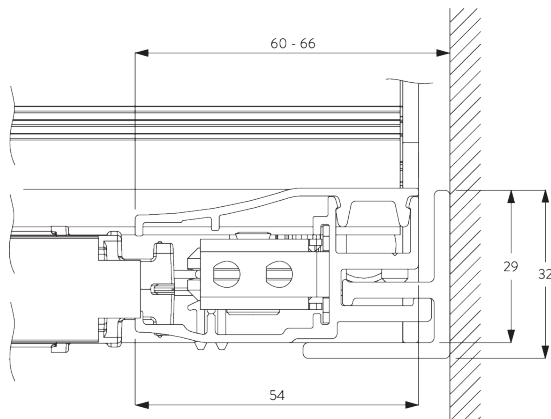

B. INSIDE RECESS FITTING