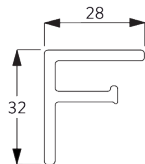

## A. SYSTEM DIMENSIONS

3 m

65 cm

Headbox S / M: 3 m  
Headbox L: 4.5 m

Headbox S / M: 9 m<sup>2</sup>  
Headbox L:  
13 m<sup>2</sup> / 11 m<sup>2</sup>

### Profile information

**SG 8641**  
Box case S/M 105x125 mm

**SG 8642**  
Box cover S/M 105x125 mm

**SG 8643**  
Side guide case inside fitting

**SG 8644**  
Side guide cover

**SG 8645**  
Bottom bar

**SG 8661**  
Box case Large 126x146 mm

**SG 8662**  
Box cover Large 126x146 mm

**SG 8663**  
Side guide case inside fitting

**SG 8664**  
Side guide profile inside fitting

**SG 8665**  
Tube  $\varnothing$  74 mm

**SG 8666**  
Tube Large  $\varnothing$  85 mm

### C. HOW TO MEASURE

A: System length  
B: System width