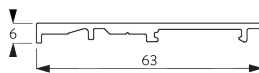

SG 8674
Concealed side guide cover