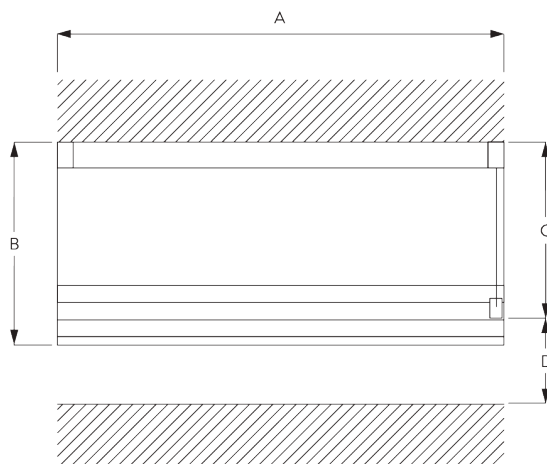

SYSTEM SPECIFICATIONS

A. SYSTEM DIMENSIONS

3 m

60 cm

3 m

9 m²

2.5 kg

B. PROFILE

Profile information

SG 2321
Profile

SG 8214
Profile ø 18 mm

SG 2004
Bottom bar 20x7 mm

SG 2135
Rod steel ø 3 mm

SG 2137
Rod fiberglass ø 4 mm

C. HOW TO MEASURE

- A: System width
- B: System height
- C: Chain height
- D: Safety retainer SG 10731 min. 150 cm above floor