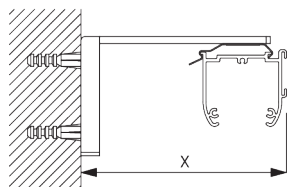

Profile information

SG 2321
Profile

SG 8214
Profile ø 18 mm

SG 2004
Bottom bar 20x7 mm

SG 2135
Rod steel ø 3 mm

SG 2137
Rod fiberglass ø 4 mm

C. HOW TO MEASURE

- A: System width
- B: System height
- C: Chain height
- D: Safety retainer SG 10731 min. 150 cm above floor

FITTING

A. FITTING INFORMATION

For detailed fitting information, visit the Silent Gliss website.

Fixing points

B. CEILING FITTING

Bracket SG 2616

SG 2616
Bracket

C. WALL FITTING

Smart Fix

Smart Fix SG 11200 - SG 11205 and bracket SG 2616:
Screw SG 10395 (M4x6) needed.

Square Smart Fix SG 11210 - SG 11215 and bracket SG 2616:
Screw SG 10395 (M4x6) needed.

Smart Fix	X mm
SG 11200 / SG 11210	70-76
SG 11201 / SG 11211	90-96
SG 11202 / SG 11212	110-116
SG 11203 / SG 11213	130-136
SG 11204 / SG 11214	160-166
SG 11205 / SG 11215	210-216
SG 11154	126-154
SG 11155	156-184
SG 11156	206-234