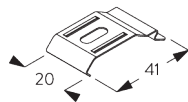

FITTING

A. FITTING INFORMATION

For detailed fitting information, visit the Silent Gliss website.

Fixing points

B. CEILING FITTING

Bracket SG 2616

SG 2616
Bracket

C. WALL FITTING

Smart Fix

Smart Fix SG 11200 - SG 11205 and bracket SG 2616:
Screw SG 10395 (M4x6) needed.

Square Smart Fix SG 11210 - SG 11215 and bracket SG 2616:
Screw SG 10395 (M4x6) needed.

Smart Fix	X mm
SG 11200 / SG 11210	70-76
SG 11201 / SG 11211	90-96
SG 11202 / SG 11212	110-116
SG 11203 / SG 11213	130-136
SG 11204 / SG 11214	160-166
SG 11205 / SG 11215	210-216
SG 11154	126-154
SG 11155	156-184
SG 11156	206-234