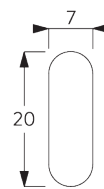

SYSTEM SPECIFICATIONS

A. SYSTEM DIMENSIONS

3 m

60 cm

3 m

9 m²

2.5 kg

B. PROFILE

Profile information

SG 2321
Profile

SG 8214
Profile ø 18 mm

SG 2004
Bottom bar 20x7 mm

SG 2135
Rod steel ø 3 mm

SG 2137
Rod fiberglass ø 4 mm

C. HOW TO MEASURE

- A: System width
- B: System height
- C: Chain height
- D: Safety retainer SG 10731 min. 150 cm above floor