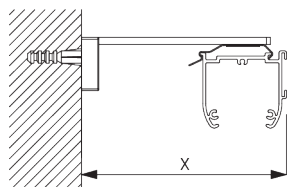

Profile information

SG 2321
Profile

SG 8214
Profile ø 18 mm

SG 2004
Bottom bar 20x7 mm

SG 2135
Rod steel ø 3 mm

SG 2137
Rod fiberglass ø 4 mm

C. HOW TO MEASURE

- A: System width
- B: System height
- C: Chain height
- D: Safety retainer SG 10731 min. 150 cm above floor

FITTING

A. FITTING INFORMATION

For detailed fitting information, visit the Silent Gliss website.

Fixing points

B. CEILING FITTING

Bracket SG 2616

SG 2616
Bracket

C. WALL FITTING

Smart Fix

Smart Fix SG 11200 - SG 11205 and bracket SG 2616:
Screw SG 10395 (M4x6) needed.

Square Smart Fix SG 11210 - SG 11215 and bracket SG 2616:
Screw SG 10395 (M4x6) needed.

Smart Fix	X mm
SG 11200 / SG 11210	70-76
SG 11201 / SG 11211	90-96
SG 11202 / SG 11212	110-116
SG 11203 / SG 11213	130-136
SG 11204 / SG 11214	160-166
SG 11205 / SG 11215	210-216
SG 11154	126-154
SG 11155	156-184
SG 11156	206-234