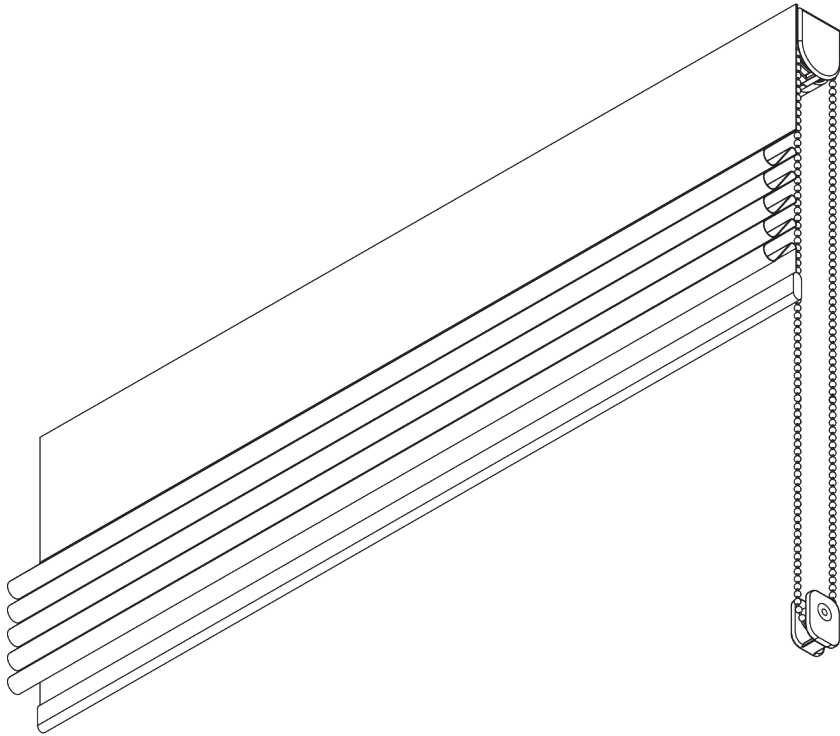

SG 2320

PRODUCT INFORMATION

- **Operation:** chain
- **Range:** S - M
- **Fitting:** ceiling, wall
- **Colours:** white RAL 9016
- **Fabrics:** refer to Silent Gliss fabric collection

Features:

- 1-to-1 gear drive
- Stainless steel bead chain
- Enclosed headrail

SYSTEM SPECIFICATIONS

A. SYSTEM DIMENSIONS

3 m

60 cm

3 m

9 m²

2.5 kg

B. PROFILE

Profile information

SG 2321
Profile

SG 8214
Profile ø 18 mm

SG 2004
Bottom bar 20x7 mm

SG 2135
Rod steel ø 3 mm

SG 2137
Rod fiberglass ø 4 mm

C. HOW TO MEASURE

- A: System width
- B: System height
- C: Chain height
- D: Safety retainer SG 10731 min. 150 cm above floor