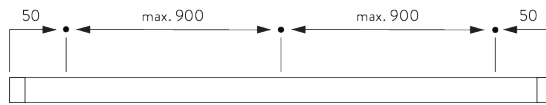

FITTING

A. FITTING INFORMATION

For detailed fitting information, visit the Silent Gliss website.

Fixing points