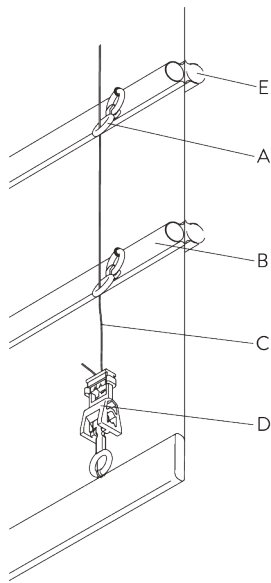

**D. FITTING WITH
SIDE GUIDE
OPTION**

SG 2338

Side guide wire holder

SG 8235

Side guide wire base short

SG 8236

Side guide wire base long

SG 8237

Side guide wire holder

SG 8249

Side guide device

SG 10120

Side guide wire ø 0.9 mm

SYSTEM OPTIONS

A. FABRIC MAKE-UP

Type A (standard)

- A: Loop tape SG 3074
- B: Cord SG 2216
- C: Child safety hook set SG 3164
- D: Hollow hem
- E: Bottom bar SG 2004
- F: Child safety: max. distance 200 mm

Type B (rod)

- A: Hollow hem
- B: Child safety eyelet hard fold SG 3069
- C: Rod SG 2135
- D: Cord SG 2216
- E: Child safety hook set SG 3164

Type C (rod)

A: Child safety eyelet set SG 3161

B: Rod SG 2135 / SG 2137

C: Cord SG 2216

D: Child safety hook set SG 3164

E: Option: rod SG 2135 / SG 2137 can be installed to room side

B. SIDE GUIDES

Additional parts: