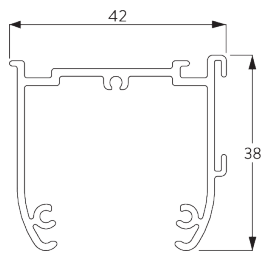

SYSTEM SPECIFICATIONS

A. SYSTEM DIMENSIONS

3 m

60 cm

3 m

9 m²

2.5 kg

B. PROFILE

Profile information

SG 2321
Profile

SG 8214
Profile ø 18 mm

SG 2004
Bottom bar 20x7 mm

SG 2135
Rod steel ø 3 mm

SG 2137
Rod fiberglass ø 4 mm

C. HOW TO MEASURE

- A: System width
- B: System height
- C: Chain height
- D: Safety retainer SG 10731 min. 150 cm above floor