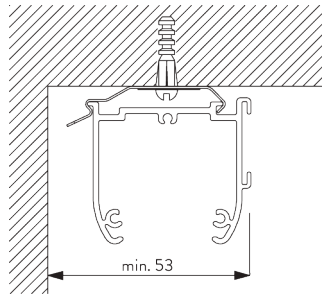

SYSTEM SPECIFICATIONS

A. SYSTEM DIMENSIONS

3 m

60 cm

3 m

9 m²

2.5 kg

B. PROFILE

Profile information

SG 2321
Profile

SG 8214
Profile ø 18 mm

SG 2004
Bottom bar 20x7 mm

SG 2135
Rod steel ø 3 mm

SG 2137
Rod fiberglass ø 4 mm

C. HOW TO MEASURE

- A: System width
- B: System height
- C: Chain height
- D: Safety retainer SG 10731 min. 150 cm above floor

FITTING

A. FITTING INFORMATION

For detailed fitting information, visit the Silent Gliss website.

Fixing points

B. CEILING FITTING

Bracket SG 2616

SG 2616
Bracket

C. WALL FITTING

Smart Fix

Smart Fix SG 11200 - SG 11205 and bracket SG 2616:
Screw SG 10395 (M4x6) needed.

Square Smart Fix SG 11210 - SG 11215 and bracket SG 2616:
Screw SG 10395 (M4x6) needed.

Smart Fix	X mm
SG 11200 / SG 11210	70-76
SG 11201 / SG 11211	90-96
SG 11202 / SG 11212	110-116
SG 11203 / SG 11213	130-136
SG 11204 / SG 11214	160-166
SG 11205 / SG 11215	210-216
SG 11154	126-154
SG 11155	156-184
SG 11156	206-234