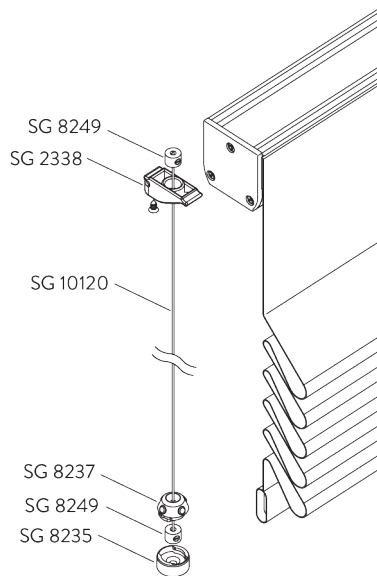

- A: Loop tape SG 3074
- B: Cord SG 2216
- C: Child safety hook set SG 3164
- D: Hollow hem
- E: Bottom bar SG 2004
- F: Child safety: max. distance 200 mm

Type B (rod)

- A: Hollow hem
- B: Child safety eyelet hard fold SG 3069
- C: Rod SG 2135
- D: Cord SG 2216
- E: Child safety hook set SG 3164

Type C (rod)

A: Child safety eyelet set SG 3161

B: Rod SG 2135 / SG 2137

C: Cord SG 2216

D: Child safety hook set SG 3164

E: Option: rod SG 2135 / SG 2137 can be installed to room side

B. SIDE GUIDES

Additional parts:

- 2x SG 2338 Side guide wire holder
- 2x SG 8235 Side guide wire base short
- 2x SG 8237 Side guide wire holder
- 4x SG 8249 Side guide device
- 2x SG 10120 Side guide wire \varnothing 0.9 mm

Note:

- Up to 15° from vertical

PARTS

A. STANDARD PARTS

	SG 2004 Bottom bar 20x7 mm
	SG 2216 Cord \varnothing 0.85 mm
	SG 2221 Velcro tape
	SG 2321 Profile
	SG 2322 Pin
	SG 2323 Shell
	SG 2327 Tube adapter
	SG 2328 Tube adapter
	SG 2335 Drive case 1:1
	SG 2336 Support
	SG 2337 End cover
	SG 2339 Cover
	SG 2341 Chain wheel for steel bead chain
	SG 2344 Sleeve for metal bead chain