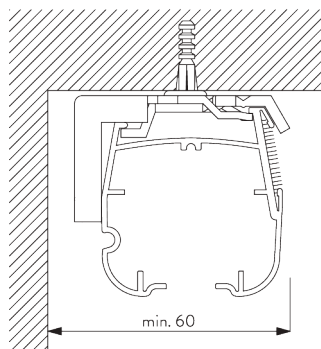

- 4-to-1 gear drive
- Stainless steel bead chain
- Enclosed headrail
- Integrated magnetic child safety end-set

SYSTEM SPECIFICATIONS

A. SYSTEM DIMENSIONS

3 m

60 cm

3.4 m

10 m²

4 kg

B. PROFILE

Profile information

SG 2301
Velcro profile

SG 2309
Shaft

SG 2004
Bottom bar 20x7 mm

SG 2135
Rod steel ø 3 mm

SG 2137
Rod fiberglass ø 4 mm

C. HOW TO MEASURE

Breakaway child safety chain drive SG 2307

A: System width
B: System height
C: Chain height

FITTING

A. FITTING INFORMATION

For detailed fitting information, visit the *Silent Gliss* website.

Fixing points

B. CEILING FITTING

Bracket SG 2302

SG 2302
Bracket

Bracket SG 2346

SG 2346
Bracket

C. WALL FITTING

Smart Fix

Smart Fix SG 11200 - SG 11205 and bracket SG 2302:
Screw SG 10395 (M4x6) needed.

Square Smart Fix SG 11210 - SG 11215 and bracket SG 2302:
Screw SG 10395 (M4x6) needed.