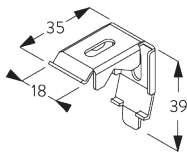

B. PROFILE

Profile information

SG 2301
Velcro profile

SG 2309
Shaft

SG 2004
Bottom bar 20x7 mm

SG 2135
Rod steel ø 3 mm

SG 2137
Rod fiberglass ø 4 mm

C. HOW TO MEASURE

Bracket SG 2302

SG 2302
Bracket

Bracket SG 2346

SG 2346
Bracket

C. WALL FITTING

Smart Fix

Smart Fix SG 11200 - SG 11205 and bracket SG 2302:
Screw SG 10395 (M4x6) needed.

Square Smart Fix SG 11210 - SG 11215 and bracket SG 2302:
Screw SG 10395 (M4x6) needed.

Universal Smart Fix SG 11154 - SG 11156 and bracket SG 2302:
Screw SG 10492 (M4x8) needed.

| Smart Fix | X mm |
|---------------------|---------|
| SG 11200 / SG 11210 | 71-79 |
| SG 11201 / SG 11211 | 91-99 |
| SG 11202 / SG 11212 | 111-119 |
| SG 11203 / SG 11213 | 131-139 |
| SG 11204 / SG 11214 | 161-169 |
| SG 11205 / SG 11215 | 211-219 |
| SG 11154 | 126-152 |
| SG 11155 | 156-182 |
| SG 11156 | 206-232 |

PARTS

A. STANDARD PARTS

| | |
|---|--|
|  | SG 2004 Bottom bar 20x7 mm |
|  | SG 2301 Velcro profile |
|  | SG 2307 Child safety chain drive set 4:1 |
|  | SG 2308 Cord drum with lift cord |
|  | SG 2309 Shaft |
|  | SG 2311 Bead chain metal ø 4.5 mm |
|  | SG 2539 Tape |
|  | SG 3164 Child safety hook set |