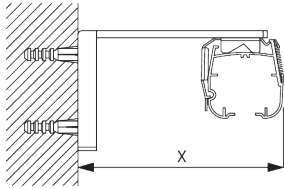

Bracket SG 2302

SG 2302
Bracket

Bracket SG 2346

SG 2346
Bracket

C. WALL FITTING

Smart Fix

Smart Fix SG 11200 - SG 11205 and bracket SG 2302:
Screw SG 10395 (M4x6) needed.

Square Smart Fix SG 11210 - SG 11215 and bracket SG 2302:
Screw SG 10395 (M4x6) needed.

Universal Smart Fix SG 11154 - SG 11156 and bracket SG 2302:
Screw SG 10492 (M4x8) needed.

| Smart Fix | X mm |
|---------------------|---------|
| SG 11200 / SG 11210 | 71-79 |
| SG 11201 / SG 11211 | 91-99 |
| SG 11202 / SG 11212 | 111-119 |
| SG 11203 / SG 11213 | 131-139 |
| SG 11204 / SG 11214 | 161-169 |
| SG 11205 / SG 11215 | 211-219 |
| SG 11154 | 126-152 |
| SG 11155 | 156-182 |
| SG 11156 | 206-232 |