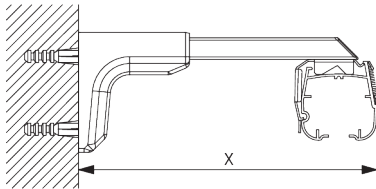

- 4-to-1 gear drive
- Stainless steel bead chain
- Enclosed headrail
- Integrated magnetic child safety end-set

SYSTEM SPECIFICATIONS

A. SYSTEM DIMENSIONS

3 m

60 cm

3.4 m

10 m²

4 kg

B. PROFILE

Profile information

SG 2301
Velcro profile

SG 2309
Shaft

SG 2004
Bottom bar 20x7 mm

SG 2135
Rod steel ø 3 mm

SG 2137
Rod fiberglass ø 4 mm

C. HOW TO MEASURE

Bracket SG 2302

SG 2302
Bracket

Bracket SG 2346

SG 2346
Bracket

C. WALL FITTING

Smart Fix

Smart Fix SG 11200 - SG 11205 and bracket SG 2302:
Screw SG 10395 (M4x6) needed.

Square Smart Fix SG 11210 - SG 11215 and bracket SG 2302:
Screw SG 10395 (M4x6) needed.

Universal Smart Fix SG 11154 - SG 11156 and bracket SG 2302:
Screw SG 10492 (M4x8) needed.

| Smart Fix | X mm |
|---------------------|---------|
| SG 11200 / SG 11210 | 71-79 |
| SG 11201 / SG 11211 | 91-99 |
| SG 11202 / SG 11212 | 111-119 |
| SG 11203 / SG 11213 | 131-139 |
| SG 11204 / SG 11214 | 161-169 |
| SG 11205 / SG 11215 | 211-219 |
| SG 11154 | 126-152 |
| SG 11155 | 156-182 |
| SG 11156 | 206-232 |