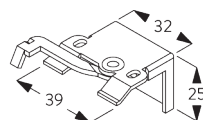

- 4-to-1 gear drive
- Stainless steel bead chain
- Enclosed headrail
- Integrated magnetic child safety end-set

SYSTEM SPECIFICATIONS

A. SYSTEM DIMENSIONS

3 m

60 cm

3.4 m

10 m²

4 kg

B. PROFILE

Profile information

SG 2301
Velcro profile

SG 2309
Shaft

SG 2004
Bottom bar 20x7 mm

SG 2135
Rod steel ø 3 mm

SG 2137
Rod fiberglass ø 4 mm

C. HOW TO MEASURE

Breakaway child safety chain drive SG 2307

A: System width
B: System height
C: Chain height

FITTING

A. FITTING INFORMATION

For detailed fitting information, visit the *Silent Gliss* website.

Fixing points

B. CEILING FITTING

Bracket SG 2302

SG 2302
Bracket

Bracket SG 2346

SG 2346
Bracket

C. WALL FITTING

Smart Fix

Smart Fix SG 11200 - SG 11205 and bracket SG 2302:
Screw SG 10395 (M4x6) needed.

Square Smart Fix SG 11210 - SG 11215 and bracket SG 2302:
Screw SG 10395 (M4x6) needed.