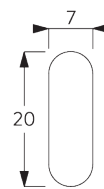

- 4-to-1 gear drive
- Stainless steel bead chain
- Enclosed headrail
- Integrated magnetic child safety end-set

SYSTEM SPECIFICATIONS

A. SYSTEM DIMENSIONS

3 m

60 cm

3.4 m

10 m²

4 kg

B. PROFILE

Profile information

SG 2301
Velcro profile

SG 2309
Shaft

SG 2004
Bottom bar 20x7 mm

SG 2135
Rod steel ø 3 mm

SG 2137
Rod fiberglass ø 4 mm

C. HOW TO MEASURE

Breakaway child safety chain drive SG 2307

A: System width
B: System height
C: Chain height

FITTING

A. FITTING INFORMATION

For detailed fitting information, visit the *Silent Gliss* website.

Fixing points

B. CEILING FITTING

PARTS

A. STANDARD PARTS

| | |
|---|--|
|  | SG 2004 Bottom bar 20x7 mm |
|  | SG 2301 Velcro profile |
|  | SG 2307 Child safety chain drive set 4:1 |
|  | SG 2308 Cord drum with lift cord |
|  | SG 2309 Shaft |
|  | SG 2311 Bead chain metal ø 4.5 mm |
|  | SG 2539 Tape |
|  | SG 3164 Child safety hook set |