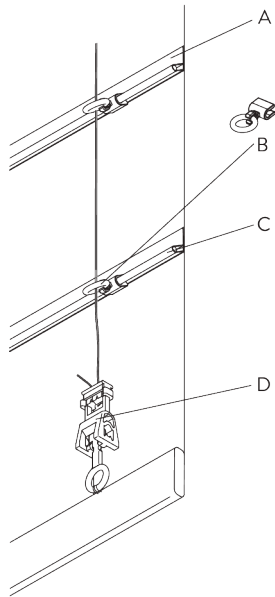

SG 11154
Universal Smart Fix 120 mm

SG 11155
Universal Smart Fix 150 mm

SG 11156
Universal Smart Fix 200 mm

SYSTEM OPTIONS

A. FABRIC MAKE-UP

Type A (standard)

- A: Loop tape SG 3074
- B: Child safety hook set SG 3164
- C: Hollow hem
- D: Bottom bar SG 2004
- E: Child safety: max. distance 200 mm

Type B (rod)

- A: Hollow hem
- B: Child safety eyelet hard fold SG 3069
- C: Rod SG 2135
- D: Child safety hook set SG 3164

Type C (rod)

- A: Child safety eyelet set SG 3161
- B: Rod SG 2135 / SG 2137
- C: Child safety hook set SG 3164
- D: Option: rod SG 2135 / SG 2137 can be installed to room side

PARTS

A. STANDARD PARTS

| | |
|---|--|
|  | SG 2004 Bottom bar 20x7 mm |
|  | SG 2301 Velcro profile |
|  | SG 2307 Child safety chain drive set 4:1 |
|  | SG 2308 Cord drum with lift cord |
|  | SG 2309 Shaft |
|  | SG 2311 Bead chain metal ø 4.5 mm |
|  | SG 2539 Tape |
|  | SG 3164 Child safety hook set |