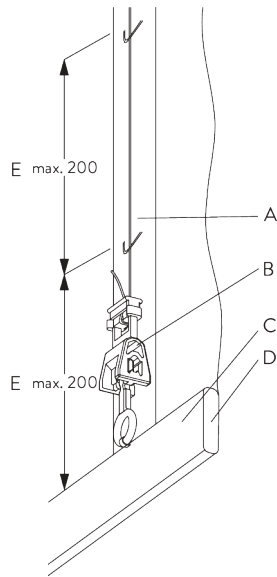

SG 11154
Universal Smart Fix 120 mm

SG 11155
Universal Smart Fix 150 mm

SG 11156
Universal Smart Fix 200 mm

SYSTEM OPTIONS

A. FABRIC MAKE-UP

Type A (standard)

- A: Loop tape SG 3074
- B: Child safety hook set SG 3164
- C: Hollow hem
- D: Bottom bar SG 2004
- E: Child safety: max. distance 200 mm

Type B (rod)

- A: Hollow hem
- B: Child safety eyelet hard fold SG 3069
- C: Rod SG 2135
- D: Child safety hook set SG 3164

Type C (rod)

- A: Child safety eyelet set SG 3161
- B: Rod SG 2135 / SG 2137
- C: Child safety hook set SG 3164
- D: Option: rod SG 2135 / SG 2137 can be installed to room side

PARTS

A. STANDARD PARTS

| | |
|---|--|
|  | SG 2004 Bottom bar 20x7 mm |
|  | SG 2301 Velcro profile |
|  | SG 2307 Child safety chain drive set 4:1 |
|  | SG 2308 Cord drum with lift cord |
|  | SG 2309 Shaft |
|  | SG 2311 Bead chain metal ø 4.5 mm |
|  | SG 2539 Tape |
|  | SG 3164 Child safety hook set |