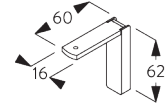

Bracket SG 2302

SG 2302
Bracket

Bracket SG 2346

SG 2346
Bracket

C. WALL FITTING

Smart Fix

Smart Fix SG 11200 - SG 11205 and bracket SG 2302:
Screw SG 10395 (M4x6) needed.

Square Smart Fix SG 11210 - SG 11215 and bracket SG 2302:
Screw SG 10395 (M4x6) needed.

Universal Smart Fix SG 11154 - SG 11156 and bracket SG 2302:
Screw SG 10492 (M4x8) needed.

| Smart Fix | X mm |
|---------------------|---------|
| SG 11200 / SG 11210 | 71-79 |
| SG 11201 / SG 11211 | 91-99 |
| SG 11202 / SG 11212 | 111-119 |
| SG 11203 / SG 11213 | 131-139 |
| SG 11204 / SG 11214 | 161-169 |
| SG 11205 / SG 11215 | 211-219 |
| SG 11154 | 126-152 |
| SG 11155 | 156-182 |
| SG 11156 | 206-232 |

SG 2302
Bracket

SG 10395
Pan head screw M4x6

SG 10492
Pan head screw M4x8

SG 11200
Smart Fix 60 mm

SG 11201
Smart Fix 80 mm

SG 11202
Smart Fix 100 mm

SG 11203
Smart Fix 120 mm

SG 11204
Smart Fix 150 mm