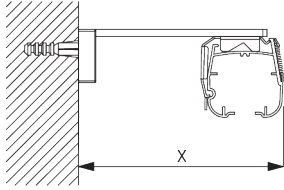

Bracket SG 2302

SG 2302
Bracket

Bracket SG 2346

SG 2346
Bracket

C. WALL FITTING

Smart Fix

Smart Fix SG 11200 - SG 11205 and bracket SG 2302:
Screw SG 10395 (M4x6) needed.

Square Smart Fix SG 11210 - SG 11215 and bracket SG 2302:
Screw SG 10395 (M4x6) needed.

Universal Smart Fix SG 11154 - SG 11156 and bracket SG 2302:
Screw SG 10492 (M4x8) needed.

| Smart Fix | X mm |
|---------------------|---------|
| SG 11200 / SG 11210 | 71-79 |
| SG 11201 / SG 11211 | 91-99 |
| SG 11202 / SG 11212 | 111-119 |
| SG 11203 / SG 11213 | 131-139 |
| SG 11204 / SG 11214 | 161-169 |
| SG 11205 / SG 11215 | 211-219 |
| SG 11154 | 126-152 |
| SG 11155 | 156-182 |
| SG 11156 | 206-232 |