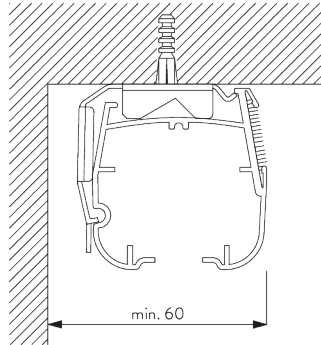

- 4-to-1 gear drive
- Stainless steel bead chain
- Enclosed headrail
- Integrated magnetic child safety end-set

SYSTEM SPECIFICATIONS

A. SYSTEM DIMENSIONS

3 m

60 cm

3.4 m

10 m²

4 kg

B. PROFILE

Profile information

SG 2301
Velcro profile

SG 2309
Shaft

SG 2004
Bottom bar 20x7 mm

SG 2135
Rod steel ø 3 mm

SG 2137
Rod fiberglass ø 4 mm

C. HOW TO MEASURE

Breakaway child safety chain drive SG 2307

A: System width
B: System height
C: Chain height

FITTING

A. FITTING INFORMATION

For detailed fitting information, visit the *Silent Gliss* website.

Fixing points

B. CEILING FITTING

Bracket SG 2302

SG 2302
Bracket

Bracket SG 2346

SG 2346
Bracket

C. WALL FITTING

Smart Fix

Smart Fix SG 11200 - SG 11205 and bracket SG 2302:
Screw SG 10395 (M4x6) needed.

Square Smart Fix SG 11210 - SG 11215 and bracket SG 2302:
Screw SG 10395 (M4x6) needed.