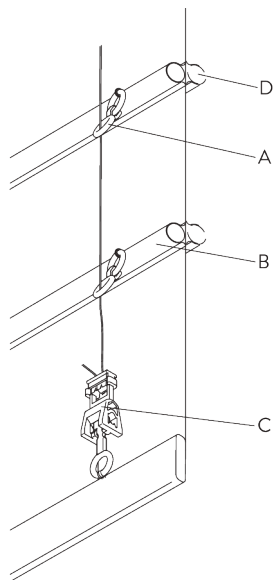

SG 11154
Universal Smart Fix 120 mm

SG 11155
Universal Smart Fix 150 mm

SG 11156
Universal Smart Fix 200 mm

SYSTEM OPTIONS

A. FABRIC MAKE-UP

Type A (standard)

- A: Loop tape SG 3074
- B: Child safety hook set SG 3164
- C: Hollow hem
- D: Bottom bar SG 2004
- E: Child safety: max. distance 200 mm

Type B (rod)

- A: Hollow hem
- B: Child safety eyelet hard fold SG 3069
- C: Rod SG 2135
- D: Child safety hook set SG 3164

Type C (rod)

- A: Child safety eyelet set SG 3161
- B: Rod SG 2135 / SG 2137
- C: Child safety hook set SG 3164
- D: Option: rod SG 2135 / SG 2137 can be installed to room side

PARTS

A. STANDARD PARTS

| | |
|---|--|
|  | SG 2004 Bottom bar 20x7 mm |
|  | SG 2301 Velcro profile |
|  | SG 2307 Child safety chain drive set 4:1 |
|  | SG 2308 Cord drum with lift cord |
|  | SG 2309 Shaft |
|  | SG 2311 Bead chain metal ø 4.5 mm |
|  | SG 2539 Tape |
|  | SG 3164 Child safety hook set |