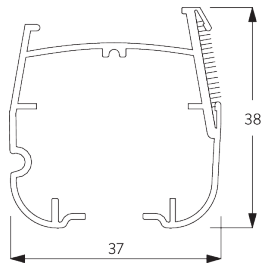

- 4-to-1 gear drive
- Stainless steel bead chain
- Enclosed headrail
- Integrated magnetic child safety end-set

SYSTEM SPECIFICATIONS

A. SYSTEM DIMENSIONS

3 m

60 cm

3.4 m

10 m²

4 kg

B. PROFILE

Profile information

SG 2301
Velcro profile

SG 2309
Shaft

SG 2004
Bottom bar 20x7 mm

SG 2135
Rod steel ø 3 mm

SG 2137
Rod fiberglass ø 4 mm

C. HOW TO MEASURE

PARTS

A. STANDARD PARTS

| | |
|---|--|
|  | SG 2004 Bottom bar 20x7 mm |
|  | SG 2301 Velcro profile |
|  | SG 2307 Child safety chain drive set 4:1 |
|  | SG 2308 Cord drum with lift cord |
|  | SG 2309 Shaft |
|  | SG 2311 Bead chain metal ø 4.5 mm |
|  | SG 2539 Tape |
|  | SG 3164 Child safety hook set |