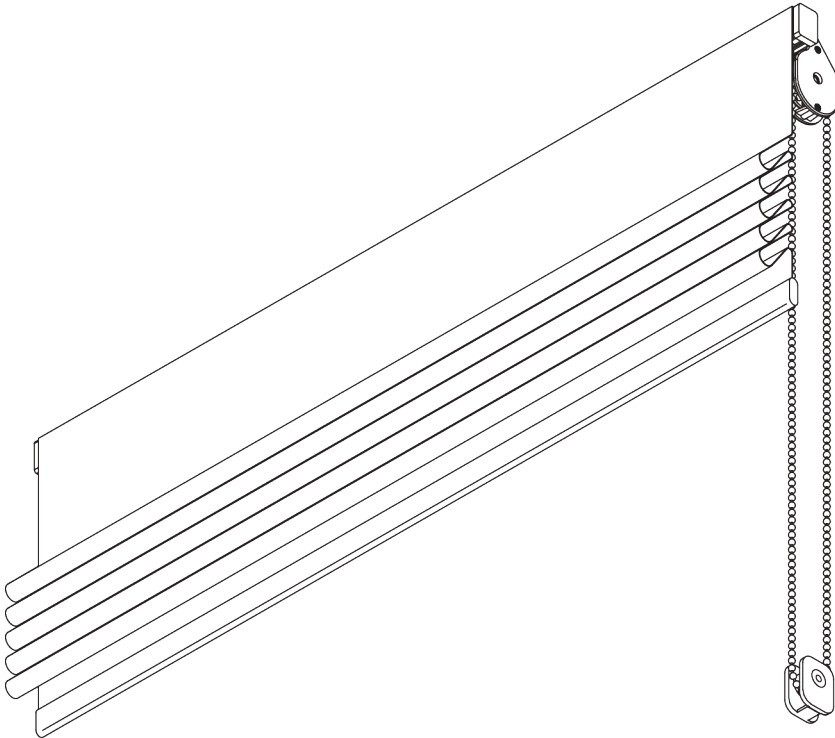

SG 2210

PRODUCT INFORMATION

- **Operation:** chain
- **Range:** S - M
- **Fitting:** ceiling, wall
- **Colours:** white RAL 9016
- **Fabrics:** refer to Silent Gliss fabric collection

Features:

- 1-to-1 gear drive
- Bead chain
- Easy washing / changing of the fabric

SYSTEM SPECIFICATIONS

A. SYSTEM DIMENSIONS

3 m

3 m

2 kg

9 m²

B. PROFILE

Profile information

SG 2211
Velcro profile

SG 1003p
Profile

SG 2004
Bottom bar 20x7 mm

C. HOW TO MEASURE

- A: System width
- B: System height
- C: Chain height
- D: Safety retainer SG 10731 min. 150 cm above floor

FITTING

A. FITTING INFORMATION