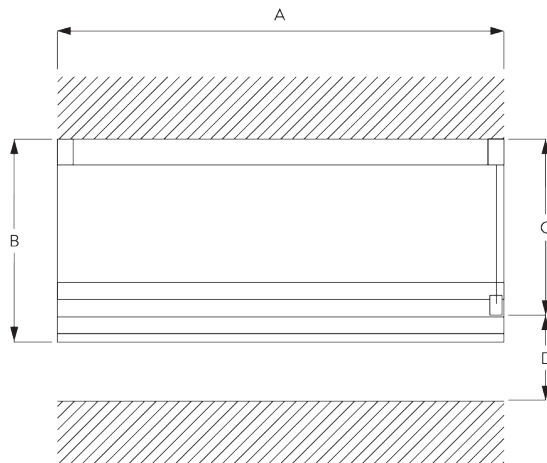

SYSTEM SPECIFICATIONS

A. SYSTEM DIMENSIONS

3 m

3 m

2 kg

9 m²

B. PROFILE

Profile information

SG 2211
Velcro profile

SG 1003p
Profile

SG 2004
Bottom bar 20x7 mm

C. HOW TO MEASURE

- A: System width
- B: System height
- C: Chain height
- D: Safety retainer SG 10731 min. 150 cm above floor

FITTING

A. FITTING INFORMATION