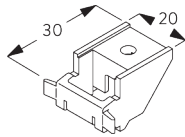

SG 2211
Velcro profile

SG 1003p
Profile

SG 2004
Bottom bar 20x7 mm

C. HOW TO MEASURE

- A: System width
- B: System height
- C: Chain height
- D: Safety retainer SG 10731 min. 150 cm above floor

FITTING

A. FITTING INFORMATION

For detailed fitting information, visit the [Silent Gliss website](#).

Fixing points

B. CEILING FITTING

Bracket SG 3603

SG 3603
Bracket

C. WALL FITTING

Bracket SG 3655, SG 3660

SG 3655
Bracket 50 mm

SG 3660
Bracket 65 mm

Bracket	X mm
SG 3655	58
SG 3660	73

Smart Fix

Smart Fix SG 11200 - SG 11205 and bracket SG 3603:
Screw SG 10492 (M4x8) needed.

Smart Fix	X mm
SG 11200 / SG 11210	80
SG 11201 / SG 11211	100
SG 11202 / SG 11212	120
SG 11203 / SG 11213	140
SG 11204 / SG 11214	170
SG 11205 / SG 11215	220
SG 11154	132-160
SG 11155	162-190
SG 11156	212-240

Square Smart Fix SG 11210 - SG 11215 and bracket SG 3603:

Screw SG 10492 (M4x8) needed.

Universal Smart Fix SG 11154 - SG 11156 and bracket SG 3603:

Screw SG 10277 (M4x12) needed.

SG 3603

Bracket

SG 10277

Pan head screw M4x12