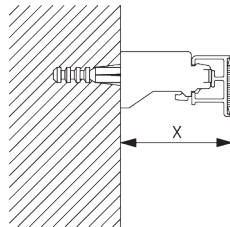

SG 2211
Velcro profile

SG 1003p
Profile

SG 2004
Bottom bar 20x7 mm

C. HOW TO MEASURE

- A: System width
- B: System height
- C: Chain height
- D: Safety retainer SG 10731 min. 150 cm above floor

FITTING

A. FITTING INFORMATION

For detailed fitting information, visit the [Silent Gliss website](#).

Fixing points

B. CEILING FITTING

Bracket SG 3603

SG 3603
Bracket

C. WALL FITTING

Bracket SG 3655, SG 3660

SG 3655
Bracket 50 mm

SG 3660
Bracket 65 mm

Bracket	X mm
SG 3655	58
SG 3660	73

Smart Fix

Smart Fix SG 11200 - SG 11205 and bracket SG 3603:
Screw SG 10492 (M4x8) needed.

Smart Fix	X mm
SG 11200 / SG 11210	80
SG 11201 / SG 11211	100
SG 11202 / SG 11212	120
SG 11203 / SG 11213	140
SG 11204 / SG 11214	170
SG 11205 / SG 11215	220
SG 11154	132-160
SG 11155	162-190
SG 11156	212-240