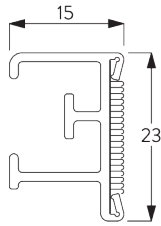

SYSTEM SPECIFICATIONS

A. SYSTEM DIMENSIONS

3 m

3 m

2 kg

9 m²

B. PROFILE

Profile information

SG 2211
Velcro profile

SG 1003p
Profile

SG 2004
Bottom bar 20x7 mm

C. HOW TO MEASURE

- A: System width
- B: System height
- C: Chain height
- D: Safety retainer SG 10731 min. 150 cm above floor

FITTING

A. FITTING INFORMATION

Type A (standard)

- A: Loop tape SG 3074
- B: Cord SG 2216
- C: Child safety fastener set SG 3167
- D: Hollow hem
- E: Bottom bar SG 2004
- F: Child safety: max. distance 200 mm!

Type B (rod)

- A: Hollow hem
- B: Child safety eyelet hard fold SG 3069
- C: Rod SG 2135
- D: Tape
- E: Child safety hook set SG 3167