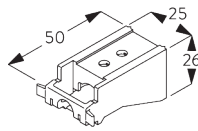

SG 2211
Velcro profile

SG 1003p
Profile

SG 2004
Bottom bar 20x7 mm

C. HOW TO MEASURE

- A: System width
- B: System height
- C: Chain height
- D: Safety retainer SG 10731 min. 150 cm above floor

FITTING

A. FITTING INFORMATION

For detailed fitting information, visit the [Silent Gliss website](#).

Fixing points

B. CEILING FITTING

Bracket SG 3603

SG 3603
Bracket

C. WALL FITTING

Bracket SG 3655, SG 3660

SG 3655
Bracket 50 mm

SG 3660
Bracket 65 mm

Bracket	X mm
SG 3655	58
SG 3660	73

Smart Fix

Smart Fix SG 11200 - SG 11205 and bracket SG 3603:
Screw SG 10492 (M4x8) needed.

Smart Fix	X mm
SG 11200 / SG 11210	80
SG 11201 / SG 11211	100
SG 11202 / SG 11212	120
SG 11203 / SG 11213	140
SG 11204 / SG 11214	170
SG 11205 / SG 11215	220
SG 11154	132-160
SG 11155	162-190
SG 11156	212-240