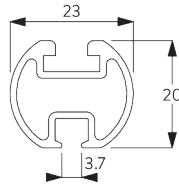

SYSTEM SPECIFICATIONS

A. SYSTEM DIMENSIONS

3 m

3 m

2 kg

9 m²

B. PROFILE

Profile information

SG 2211
Velcro profile

SG 1003p
Profile

SG 2004
Bottom bar 20x7 mm

C. HOW TO MEASURE

- A: System width
- B: System height
- C: Chain height
- D: Safety retainer SG 10731 min. 150 cm above floor

FITTING

A. FITTING INFORMATION