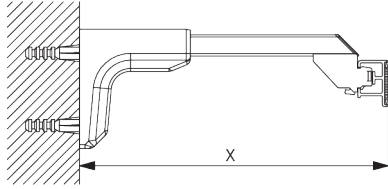

SG 2211
Velcro profile

SG 1003p
Profile

SG 2004
Bottom bar 20x7 mm

C. HOW TO MEASURE

- A: System width
- B: System height
- C: Chain height
- D: Safety retainer SG 10731 min. 150 cm above floor

FITTING

A. FITTING INFORMATION

SG 3660
Bracket 65 mm

Bracket	X mm
SG 3655	58
SG 3660	73

Smart Fix

Smart Fix SG 11200 - SG 11205 and bracket SG 3603:
Screw SG 10492 (M4x8) needed.

Smart Fix	X mm
SG 11200 / SG 11210	80
SG 11201 / SG 11211	100
SG 11202 / SG 11212	120
SG 11203 / SG 11213	140
SG 11204 / SG 11214	170
SG 11205 / SG 11215	220
SG 11154	132-160
SG 11155	162-190
SG 11156	212-240

Square Smart Fix SG 11210 - SG 11215 and bracket SG 3603:

Screw SG 10492 (M4x8) needed.

Universal Smart Fix SG 11154 - SG 11156 and bracket SG 3603:

Screw SG 10277 (M4x12) needed.

SG 3603

Bracket

SG 10277

Pan head screw M4x12