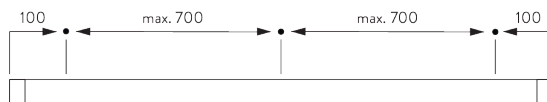

Fixing points