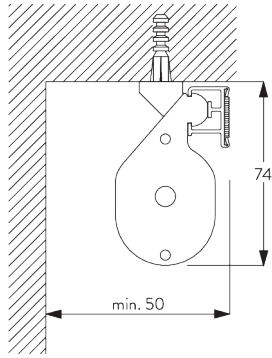

SYSTEM SPECIFICATIONS

A. SYSTEM DIMENSIONS

3 m

3 m

2 kg

9 m²

B. PROFILE

Profile information

SG 2211
Velcro profile

SG 1003p
Profile

SG 2004
Bottom bar 20x7 mm

C. HOW TO MEASURE

- A: System width
- B: System height
- C: Chain height
- D: Safety retainer SG 10731 min. 150 cm above floor

FITTING

A. FITTING INFORMATION

For detailed fitting information, visit the [Silent Gliss website](#).

Fixing points

B. CEILING FITTING

Bracket SG 3603

SG 3603
Bracket

C. WALL FITTING

Bracket SG 3655, SG 3660

SG 3655
Bracket 50 mm