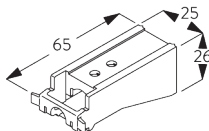

SG 2211
Velcro profile

SG 1003p
Profile

SG 2004
Bottom bar 20x7 mm

C. HOW TO MEASURE

- A: System width
- B: System height
- C: Chain height
- D: Safety retainer SG 10731 min. 150 cm above floor

FITTING

A. FITTING INFORMATION

For detailed fitting information, visit the [Silent Gliss website](#).

Fixing points

B. CEILING FITTING

Bracket SG 3603

SG 3603
Bracket

C. WALL FITTING

Bracket SG 3655, SG 3660

SG 3655
Bracket 50 mm

SG 3660
Bracket 65 mm

Bracket	X mm
SG 3655	58
SG 3660	73

Smart Fix

Smart Fix SG 11200 - SG 11205 and bracket SG 3603:
Screw SG 10492 (M4x8) needed.

Smart Fix	X mm
SG 11200 / SG 11210	80
SG 11201 / SG 11211	100
SG 11202 / SG 11212	120
SG 11203 / SG 11213	140
SG 11204 / SG 11214	170
SG 11205 / SG 11215	220
SG 11154	132-160
SG 11155	162-190
SG 11156	212-240