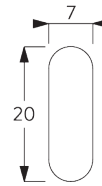

SYSTEM SPECIFICATIONS

A. SYSTEM DIMENSIONS

3 m

3 m

2 kg

9 m²

B. PROFILE

Profile information

SG 2211
Velcro profile

SG 1003p
Profile

SG 2004
Bottom bar 20x7 mm

C. HOW TO MEASURE

- A: System width
- B: System height
- C: Chain height
- D: Safety retainer SG 10731 min. 150 cm above floor

FITTING

A. FITTING INFORMATION