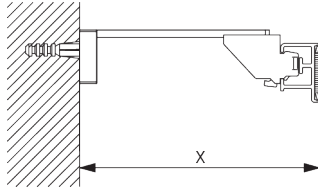

SG 2211
Velcro profile

SG 1003p
Profile

SG 2004
Bottom bar 20x7 mm

C. HOW TO MEASURE

- A: System width
- B: System height
- C: Chain height
- D: Safety retainer SG 10731 min. 150 cm above floor

FITTING

A. FITTING INFORMATION

SG 3660
Bracket 65 mm

Bracket	X mm
SG 3655	58
SG 3660	73

Smart Fix

Smart Fix SG 11200 - SG 11205 and bracket SG 3603:
Screw SG 10492 (M4x8) needed.

Smart Fix	X mm
SG 11200 / SG 11210	80
SG 11201 / SG 11211	100
SG 11202 / SG 11212	120
SG 11203 / SG 11213	140
SG 11204 / SG 11214	170
SG 11205 / SG 11215	220
SG 11154	132-160
SG 11155	162-190
SG 11156	212-240

Square Smart Fix SG 11210 - SG 11215 and bracket SG 3603:

Screw SG 10492 (M4x8) needed.

Universal Smart Fix SG 11154 - SG 11156 and bracket SG 3603:

Screw SG 10277 (M4x12) needed.

SG 3603

Bracket

SG 10277

Pan head screw M4x12