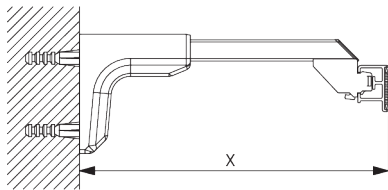

### Bracket SG 3655, SG 3660

Bracket	X mm
SG 3655	58
SG 3660	73

**SG 3655**  
Bracket 50 mm

**SG 3660**  
Bracket 65 mm

# Smart Fix

**Smart Fix SG 11200 - SG 11205 and bracket SG 3603:**  
Screw SG 10492 (M4x8) needed.

**Square Smart Fix SG 11210 - SG 11215 and bracket SG 3603:**  
Screw SG 10492 (M4x8) needed.

**Universal Smart Fix 11154-11156 and bracket SG 3603:**  
Screw SG 10277 (M4x12) needed.