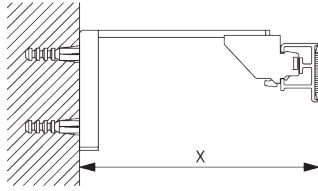

### Bracket SG 3655, SG 3660

Bracket	X mm
SG 3655	58
SG 3660	73

**SG 3655**  
Bracket 50 mm

**SG 3660**  
Bracket 65 mm

# Smart Fix

**Smart Fix SG 11200 - SG 11205 and bracket SG 3603:**  
Screw SG 10492 (M4x8) needed.

**Square Smart Fix SG 11210 - SG 11215 and bracket SG 3603:**  
Screw SG 10492 (M4x8) needed.

**Universal Smart Fix 11154-11156 and bracket SG 3603:**  
Screw SG 10277 (M4x12) needed.