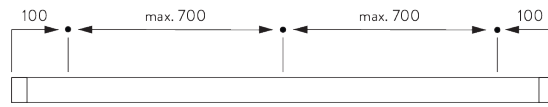

FITTING

A. FITTING INFORMATION

For detailed fitting information, visit the Silent Gliss website.

Fixing points