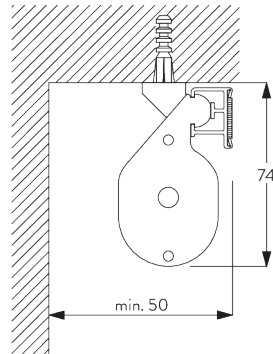

B. CEILING FITTING

Bracket SG 3603