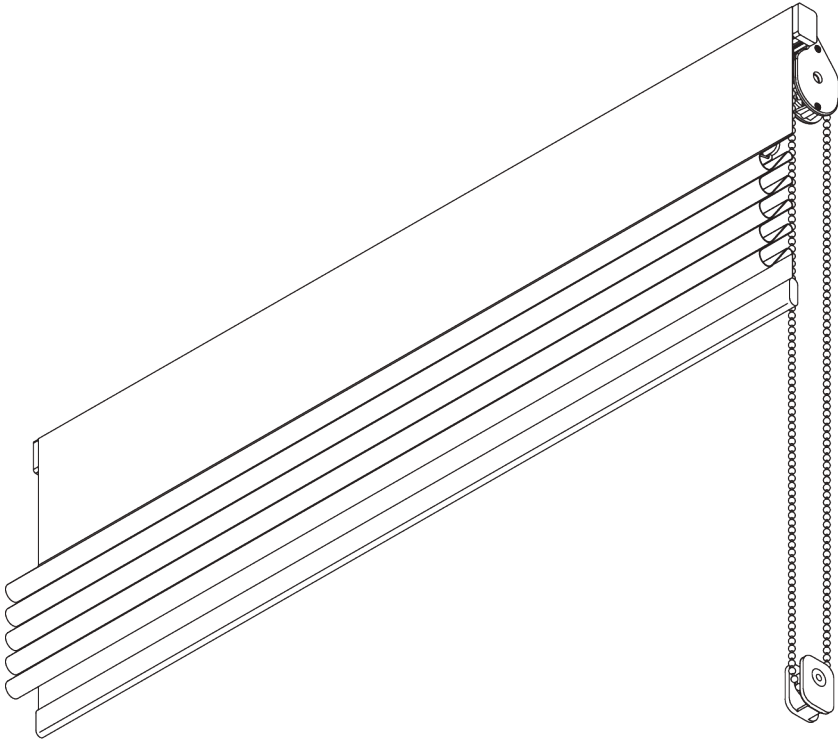

## PRODUCT INFORMATION

- **Operation:** chain
- **Range:** L
- **Fitting:** ceiling, wall
- **Colours:** white RAL 9016, anodised aluminum
- **Fabrics:** refer to Silent Gliss fabric collection