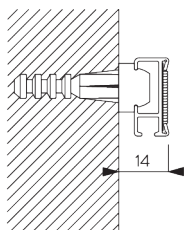

SG 2116

Velcro profile

SG 2004

Bottom bar 20x7 mm

C. HOW TO MEASURE

A: System width

B: System height

C: Cleats SG 10742 min. 150 cm above floor

D: 7 - 35 cm depending on system height

FITTING

A. FITTING INFORMATION

For detailed fitting information, visit the Silent Gliss website.

Fixing points

B. WALL FITTING

Clip bracket SG 3666

SG 3666

Clip

SYSTEM OPTIONS

A. FABRIC MAKE-UP

A: Loop tape SG 3074

B: Cord SG 2216

C: Child safety fastener set SG 3167

D: Hollow hem

E: Bottom bar SG 2004

F: Child safety: max. distance 200 mm!

PARTS

A. STANDARD PARTS

	SG 2004 Bottom bar 20x7 mm
	SG 2116 Velcro profile
	SG 2131 End cover
	SG 2215 Eyelet
	SG 2216 Cord ø 0.85 mm
	SG 2539 Tape
	SG 2826 Bead chain connector
	SG 3074 Loop tape
	SG 3167 Child safety fastener set
	SG 3185 Cord lock
	SG 3637 Cord ø 1.5 mm
	SG 3666 Clip
	SG 10742 Child safety cord cleat
	SG 10745 Child safety break away cord connector