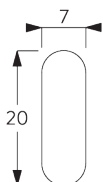

SYSTEM SPECIFICATIONS

A. SYSTEM DIMENSIONS

1 m

2 m

0.7 kg

2 m²

B. PROFILE

Profile information

SG 2116

Velcro profile

SG 2004

Bottom bar 20x7 mm

C. HOW TO MEASURE

A: System width

B: System height

C: Cleats SG 10742 min. 150 cm above floor

F: Child safety: max. distance 200 mm!

PARTS

A. STANDARD PARTS

	SG 2004 Bottom bar 20x7 mm
	SG 2116 Velcro profile
	SG 2131 End cover
	SG 2215 Eyelet
	SG 2216 Cord ø 0.85 mm
	SG 2539 Tape
	SG 2826 Bead chain connector
	SG 3074 Loop tape
	SG 3167 Child safety fastener set
	SG 3185 Cord lock
	SG 3637 Cord ø 1.5 mm
	SG 3666 Clip
	SG 10742 Child safety cord cleat
	SG 10745 Child safety break away cord connector