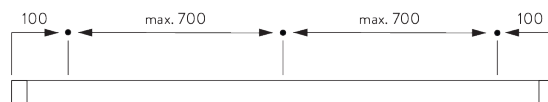

SYSTEM SPECIFICATIONS

A. SYSTEM DIMENSIONS

1 m

2 m

0.7 kg

2 m²

B. PROFILE

Profile information

SG 2116

Velcro profile

SG 2004

Bottom bar 20x7 mm

C. HOW TO MEASURE

A: System width

B: System height

C: Cleats SG 10742 min. 150 cm above floor

D: 7 - 35 cm depending on system height

FITTING

A. FITTING INFORMATION

For detailed fitting information, visit the Silent Gliss website.

Fixing points

B. WALL FITTING

Clip bracket SG 3666

SG 3666