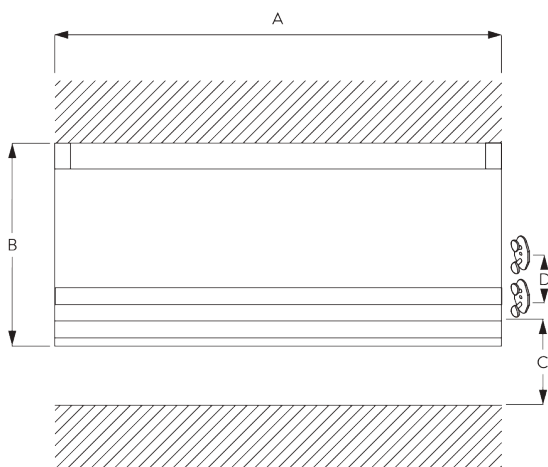

SYSTEM SPECIFICATIONS

A. SYSTEM DIMENSIONS

1 m

2 m

0.7 kg

2 m²

B. PROFILE

Profile information

SG 2116

Velcro profile

SG 2004

Bottom bar 20x7 mm

C. HOW TO MEASURE

A: System width

B: System height

C: Cleats SG 10742 min. 150 cm above floor

D: 7 - 35 cm depending on system height

FITTING

A. FITTING INFORMATION

For detailed fitting information, visit the Silent Gliss website.

Fixing points

B. WALL FITTING

Clip bracket SG 3666

SG 3666