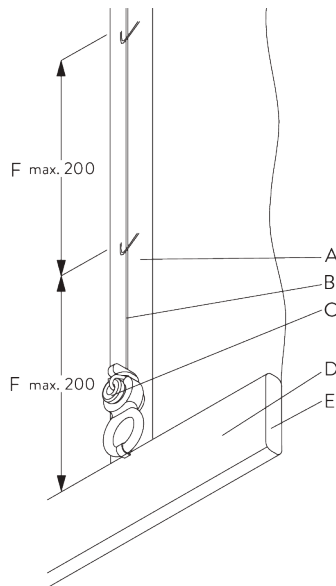

SG 2116

Velcro profile

SG 2004

Bottom bar 20x7 mm

C. HOW TO MEASURE

A: System width

B: System height

C: Cleats SG 10742 min. 150 cm above floor

D: 7 - 35 cm depending on system height

FITTING

A. FITTING INFORMATION

For detailed fitting information, visit the Silent Gliss website.

Fixing points

B. WALL FITTING

Clip bracket SG 3666

SG 3666

Clip

SYSTEM OPTIONS

A. FABRIC MAKE-UP

A: Loop tape SG 3074

B: Cord SG 2216

C: Child safety fastener set SG 3167

D: Hollow hem

E: Bottom bar SG 2004

F: Child safety: max. distance 200 mm!

PARTS

A. STANDARD PARTS

	SG 2004 Bottom bar 20x7 mm
	SG 2116 Velcro profile
	SG 2131 End cover
	SG 2215 Eyelet
	SG 2216 Cord ø 0.85 mm
	SG 2539 Tape
	SG 2826 Bead chain connector
	SG 3074 Loop tape
	SG 3167 Child safety fastener set
	SG 3185 Cord lock
	SG 3637 Cord ø 1.5 mm
	SG 3666 Clip
	SG 10742 Child safety cord cleat
	SG 10745 Child safety break away cord connector