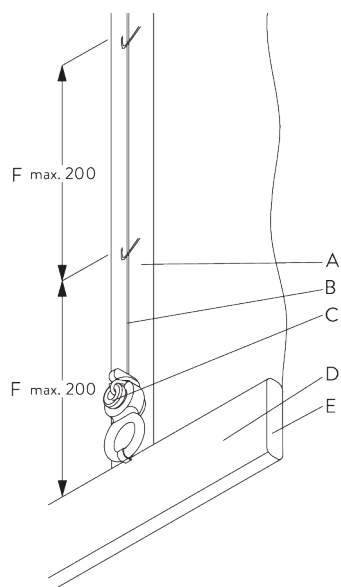

SG 2116

Velcro profile

SG 2004

Bottom bar 20x7 mm

C. HOW TO MEASURE

A: System width

B: System height

C: Cleats SG 10742 min. 150 cm above floor

D: 7 - 35 cm depending on system height

FITTING

A. FITTING INFORMATION

For detailed fitting information, visit the Silent Gliss website.

Fixing points

B. WALL FITTING

Clip bracket SG 3666

SG 3666

Clip

SYSTEM OPTIONS

A. FABRIC MAKE-UP

A: Loop tape SG 3074

B: Cord SG 2216

C: Child safety fastener set SG 3167

D: Hollow hem

E: Bottom bar SG 2004

F: Child safety: max. distance 200 mm!

PARTS

A. STANDARD PARTS

	SG 2004 Bottom bar 20x7 mm
	SG 2116 Velcro profile
	SG 2131 End cover
	SG 2215 Eyelet
	SG 2216 Cord ø 0.85 mm
	SG 2539 Tape
	SG 2826 Bead chain connector
	SG 3074 Loop tape
	SG 3167 Child safety fastener set
	SG 3185 Cord lock
	SG 3637 Cord ø 1.5 mm
	SG 3666 Clip
	SG 10742 Child safety cord cleat
	SG 10745 Child safety break away cord connector