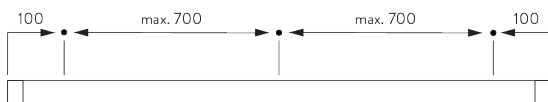

SYSTEM SPECIFICATIONS

A. SYSTEM DIMENSIONS

1 m

2 m

0.7 kg

2 m²

B. PROFILE

Profile information

SG 2116

Velcro profile

SG 2004

Bottom bar 20x7 mm

C. HOW TO MEASURE

A: System width

B: System height

C: Cleats SG 10742 min. 150 cm above floor

D: 7 - 35 cm depending on system height

FITTING

A. FITTING INFORMATION

For detailed fitting information, visit the Silent Gliss website.

Fixing points

B. WALL FITTING

Clip bracket SG 3666

SG 3666