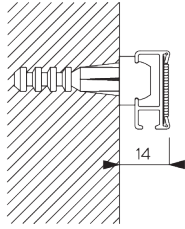

SG 2116

Velcro profile

SG 2004

Bottom bar 20x7 mm

C. HOW TO MEASURE

A: System width

B: System height

C: Cleats SG 10742 min. 150 cm above floor

D: 7 - 35 cm depending on system height

FITTING

A. FITTING INFORMATION

For detailed fitting information, visit the Silent Gliss website.

Fixing points

B. WALL FITTING

Clip bracket SG 3666

SG 3666

Clip

SYSTEM OPTIONS

A. FABRIC MAKE-UP

A: Loop tape SG 3074

B: Cord SG 2216

C: Child safety fastener set SG 3167

D: Hollow hem

E: Bottom bar SG 2004

F: Child safety: max. distance 200 mm!

PARTS

A. STANDARD PARTS

	SG 2004 Bottom bar 20x7 mm
	SG 2116 Velcro profile
	SG 2131 End cover
	SG 2215 Eyelet
	SG 2216 Cord ø 0.85 mm
	SG 2539 Tape
	SG 2826 Bead chain connector
	SG 3074 Loop tape
	SG 3167 Child safety fastener set
	SG 3185 Cord lock
	SG 3637 Cord ø 1.5 mm
	SG 3666 Clip
	SG 10742 Child safety cord cleat
	SG 10745 Child safety break away cord connector