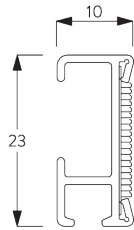

SYSTEM SPECIFICATIONS

A. SYSTEM DIMENSIONS

1 m

2 m

0.7 kg

2 m²

B. PROFILE

Profile information

SG 2116

Velcro profile

SG 2004

Bottom bar 20x7 mm

C. HOW TO MEASURE

A: System width

B: System height

C: Cleats SG 10742 min. 150 cm above floor

D: 7 - 35 cm depending on system height

FITTING

A. FITTING INFORMATION

For detailed fitting information, visit the Silent Gliss website.

Fixing points

B. WALL FITTING

Clip bracket SG 3666

SG 3666

F: Child safety: max. distance 200 mm!

PARTS

A. STANDARD PARTS

	SG 2004 Bottom bar 20x7 mm
	SG 2116 Velcro profile
	SG 2131 End cover
	SG 2215 Eyelet
	SG 2216 Cord ø 0.85 mm
	SG 2539 Tape
	SG 2826 Bead chain connector
	SG 3074 Loop tape
	SG 3167 Child safety fastener set
	SG 3185 Cord lock
	SG 3637 Cord ø 1.5 mm
	SG 3666 Clip
	SG 10742 Child safety cord cleat
	SG 10745 Child safety break away cord connector