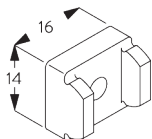

SG 2116

Velcro profile

SG 2004

Bottom bar 20x7 mm

C. HOW TO MEASURE

A: System width

B: System height

C: Cleats SG 10742 min. 150 cm above floor

D: 7 - 35 cm depending on system height

FITTING

A. FITTING INFORMATION

For detailed fitting information, visit the Silent Gliss website.

Fixing points

B. WALL FITTING

Clip bracket SG 3666

SG 3666

Clip

SYSTEM OPTIONS

A. FABRIC MAKE-UP

A: Loop tape SG 3074

B: Cord SG 2216

C: Child safety fastener set SG 3167

D: Hollow hem

E: Bottom bar SG 2004

F: Child safety: max. distance 200 mm!

PARTS

A. STANDARD PARTS

	SG 2004 Bottom bar 20x7 mm
	SG 2116 Velcro profile
	SG 2131 End cover
	SG 2215 Eyelet
	SG 2216 Cord ø 0.85 mm
	SG 2539 Tape
	SG 2826 Bead chain connector
	SG 3074 Loop tape
	SG 3167 Child safety fastener set
	SG 3185 Cord lock
	SG 3637 Cord ø 1.5 mm
	SG 3666 Clip
	SG 10742 Child safety cord cleat
	SG 10745 Child safety break away cord connector