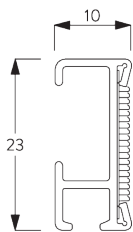

SYSTEM SPECIFICATIONS

A. SYSTEM DIMENSIONS

1 m

2 m

0.7 kg

2 m²

B. PROFILE

Profile information

SG 2116

Velcro profile

SG 2004

Bottom bar 20x7 mm

C. HOW TO MEASURE

A: System width

B: System height

C: Cleats SG 10742 min. 150 cm above floor

D: 7 - 35 cm depending on system height

FITTING

A. FITTING INFORMATION

For detailed fitting information, visit the Silent Gliss website.

Fixing points

B. WALL FITTING

Clip bracket SG 3666

SG 3666

F: Child safety: max. distance 200 mm!

PARTS

A. STANDARD PARTS

	SG 2004 Bottom bar 20x7 mm
	SG 2116 Velcro profile
	SG 2131 End cover
	SG 2215 Eyelet
	SG 2216 Cord ø 0.85 mm
	SG 2539 Tape
	SG 2826 Bead chain connector
	SG 3074 Loop tape
	SG 3167 Child safety fastener set
	SG 3185 Cord lock
	SG 3637 Cord ø 1.5 mm
	SG 3666 Clip
	SG 10742 Child safety cord cleat
	SG 10745 Child safety break away cord connector