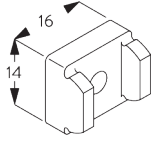

SG 2116

Velcro profile

SG 2004

Bottom bar 20x7 mm

C. HOW TO MEASURE

A: System width

B: System height

C: Cleats SG 10742 min. 150 cm above floor

D: 7 - 35 cm depending on system height

FITTING

A. FITTING INFORMATION

For detailed fitting information, visit the Silent Gliss website.

Fixing points

B. WALL FITTING

Clip bracket SG 3666

SG 3666

Clip

SYSTEM OPTIONS

A. FABRIC MAKE-UP

A: Loop tape SG 3074

B: Cord SG 2216

C: Child safety fastener set SG 3167

D: Hollow hem

E: Bottom bar SG 2004

F: Child safety: max. distance 200 mm!

PARTS

A. STANDARD PARTS

	SG 2004 Bottom bar 20x7 mm
	SG 2116 Velcro profile
	SG 2131 End cover
	SG 2215 Eyelet
	SG 2216 Cord ø 0.85 mm
	SG 2539 Tape
	SG 2826 Bead chain connector
	SG 3074 Loop tape
	SG 3167 Child safety fastener set
	SG 3185 Cord lock
	SG 3637 Cord ø 1.5 mm
	SG 3666 Clip
	SG 10742 Child safety cord cleat
	SG 10745 Child safety break away cord connector