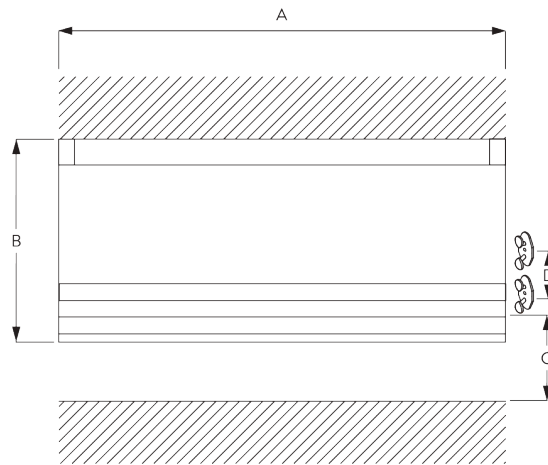

SYSTEM SPECIFICATIONS

A. SYSTEM DIMENSIONS

1 m

2 m

0.7 kg

2 m²

B. PROFILE

Profile information

SG 2116

Velcro profile

SG 2004

Bottom bar 20x7 mm

C. HOW TO MEASURE

A: System width

B: System height

C: Cleats SG 10742 min. 150 cm above floor

D: 7 - 35 cm depending on system height

FITTING

A. FITTING INFORMATION

For detailed fitting information, visit the Silent Gliss website.

Fixing points

B. WALL FITTING

Clip bracket SG 3666

SG 3666