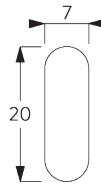

SYSTEM SPECIFICATIONS

A. SYSTEM DIMENSIONS

1 m

2 m

0.7 kg

2 m²

B. PROFILE

Profile information

SG 2116

Velcro profile

SG 2004

Bottom bar 20x7 mm

C. HOW TO MEASURE

A: System width

B: System height

C: Cleats SG 10742 min. 150 cm above floor

F: Child safety: max. distance 200 mm!

PARTS

A. STANDARD PARTS

	SG 2004 Bottom bar 20x7 mm
	SG 2116 Velcro profile
	SG 2131 End cover
	SG 2215 Eyelet
	SG 2216 Cord ø 0.85 mm
	SG 2539 Tape
	SG 2826 Bead chain connector
	SG 3074 Loop tape
	SG 3167 Child safety fastener set
	SG 3185 Cord lock
	SG 3637 Cord ø 1.5 mm
	SG 3666 Clip
	SG 10742 Child safety cord cleat
	SG 10745 Child safety break away cord connector