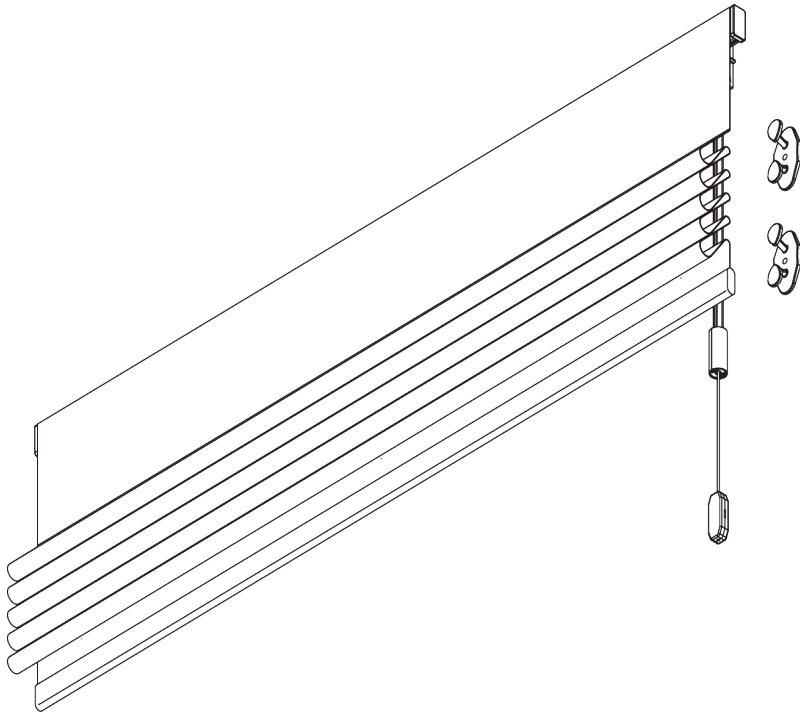

SG 2090

PRODUCT INFORMATION

- **Operation:** cord
- **Range:** S
- **Fitting:** ceiling, wall
- **Colours:** white RAL 9016
- **Fabrics:** refer to Silent Gliss fabric collection

Features:

- Easy installation on window sash

SYSTEM SPECIFICATIONS

A. SYSTEM DIMENSIONS

1 m

2 m

0.7 kg

2 m²

B. PROFILE

Profile information

SG 2116

Velcro profile

SG 2004

Bottom bar 20x7 mm

C. HOW TO MEASURE

A: System width

B: System height

C: Cleats SG 10742 min. 150 cm above floor

F: Child safety: max. distance 200 mm!

PARTS

A. STANDARD PARTS

	SG 2004 Bottom bar 20x7 mm
	SG 2116 Velcro profile
	SG 2131 End cover
	SG 2215 Eyelet
	SG 2216 Cord ø 0.85 mm
	SG 2539 Tape
	SG 2826 Bead chain connector
	SG 3074 Loop tape
	SG 3167 Child safety fastener set
	SG 3185 Cord lock
	SG 3637 Cord ø 1.5 mm
	SG 3666 Clip
	SG 10742 Child safety cord cleat
	SG 10745 Child safety break away cord connector