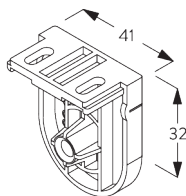

## A. SYSTEM DIMENSIONS

1.6 m

25 cm

3 m

4.8 m<sup>2</sup>

1.3 kg

Recommended width /  
height ratio  
max. 1:3

### Profile information

**SG 10533**

Tube ø 25 mm

**SG 10687**

Bottom bar

**C. HOW TO  
MEASURE**

- A: System width
- B: System height
- C: Chain height
- D: Safety Retainer SG 10731 min. 150 cm above floor
- E: Light gap: 16 mm
- F: Light gap operation side: 21 mm

**FITTING**

**A. FITTING  
INFORMATION**

For detailed fitting information, visit the Silent Gliss website, login section.

**Fixing points**

**B. CEILING FITTING**

**SG 10679**  
Bracket

**SG 10680**  
Bracket