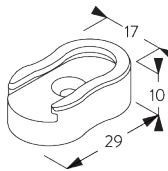

- Stainless steel bead chain
- Click-in brackets

SYSTEM SPECIFICATIONS

A. SYSTEM DIMENSIONS

1.6 m

25 cm

3 m

4.8 m²

1.3 kg

SG 10684
Cover

C. WALL FITTING

SG 10679
Bracket

SG 10680
Bracket

SG 10683
Bracket cover

SG 10684
Cover

D. RECESS FITTING

SG 10679
Bracket

SG 10680
Bracket

SG 10683
Bracket cover

SG 10684
Cover

**E. FITTING WITH
SIDE GUIDE
OPTION**

Single system

Double system (side-by-side installation)

SG 8235
Side guide wire base short

SG 8236
Side guide wire base long

SG 8237
Side guide wire holder

SG 8249
Side guide device

SG 10643
Side guide wire ø 1.3 mm x 4.2 m

SG 10669
Side guide double base long

SG 10673
Side guide double base short

SG 10676
Device

SG 10686
Side guide end cover