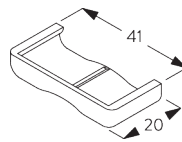

## A. SYSTEM DIMENSIONS

1.6 m

25 cm

3 m

4.8 m<sup>2</sup>

1.3 kg

Recommended width /  
height ratio  
max. 1:3

## C. WALL FITTING

**SG 10679**  
Bracket

**SG 10680**  
Bracket

**SG 10683**  
Bracket cover

**SG 10684**  
Cover

## D. RECESS FITTING

**SG 10679**  
Bracket

**SG 10680**  
Bracket

**SG 10683**  
Bracket cover

**SG 10684**  
Cover

**E. FITTING WITH  
SIDE GUIDE  
OPTION**

**Single system**

**Double system (side-by-side installation)**