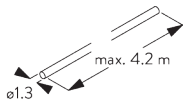

SG 10680
Bracket

SG 10683
Bracket cover

SG 10684
Cover

**E. FITTING WITH
SIDE GUIDE
OPTION**

Single system

Double system (side-by-side installation)

SG 8235
Side guide wire base short

SG 8236
Side guide wire base long

SG 8237
Side guide wire holder

SG 8249
Side guide device

SG 10643
Side guide wire ø 1.3 mm x 4.2 m

SG 10669
Side guide double base long

SG 10673
Side guide double base short

SG 10676
Device

SG 10686
Side guide end cover