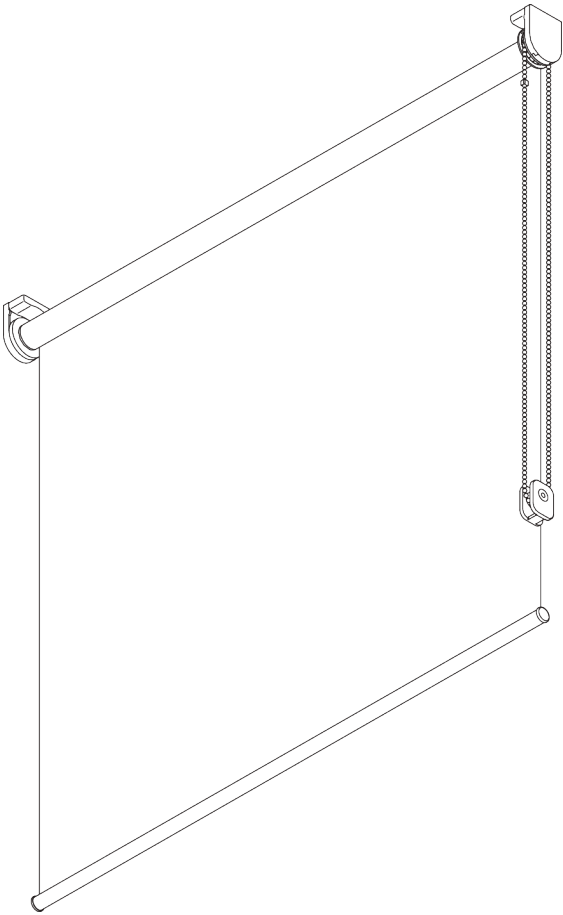

SG 4905

PRODUCT INFORMATION

- **Operation:** chain
- **Range:** S
- **Fitting:** ceiling, wall, recess
- **Colours:** 20 colours plus silver
- **Fabrics:** refer to Silent Gliss fabric collection

Features:

- Stainless steel bead chain
- Click-in brackets

SYSTEM SPECIFICATIONS

A. SYSTEM DIMENSIONS

1.6 m

25 cm

3 m

4.8 m²

1.3 kg

Recommended width /
height ratio
max. 1:3

Maximum system drop

Wall fitting (system drop on window side)

Fabric thickness	mm	0.15	0.20	0.25	0.30	0.35	0.40	0.45	0.50	0.55
Max. system drop	cm	300	300	300	300	290	260	240	210	190

SG 10533

Tube ø 25 mm

SG 10687

Bottom bar

**C. HOW TO
MEASURE**

- A: System width
- B: System height
- C: Chain height
- D: Safety Retainer SG 10731 min. 150 cm above floor
- E: Light gap: 16 mm
- F: Light gap operation side: 21 mm