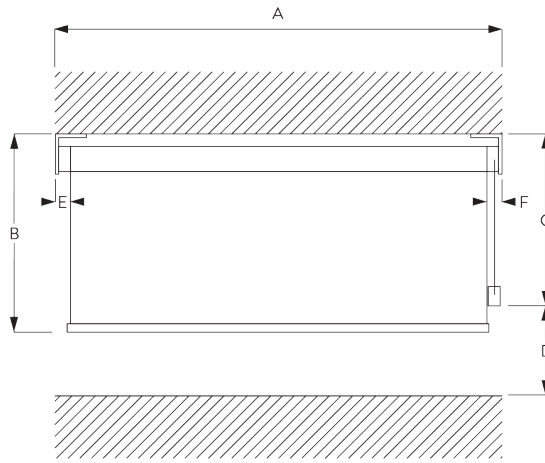

## A. SYSTEM DIMENSIONS

1.6 m

25 cm

3 m

4.8 m<sup>2</sup>

1.3 kg

Recommended width /  
height ratio  
max. 1:3

### Profile information

**SG 10533**

Tube ø 25 mm

**SG 10687**

Bottom bar

**C. HOW TO  
MEASURE**

- A: System width
- B: System height
- C: Chain height
- D: Safety Retainer SG 10731 min. 150 cm above floor
- E: Light gap: 16 mm
- F: Light gap operation side: 21 mm