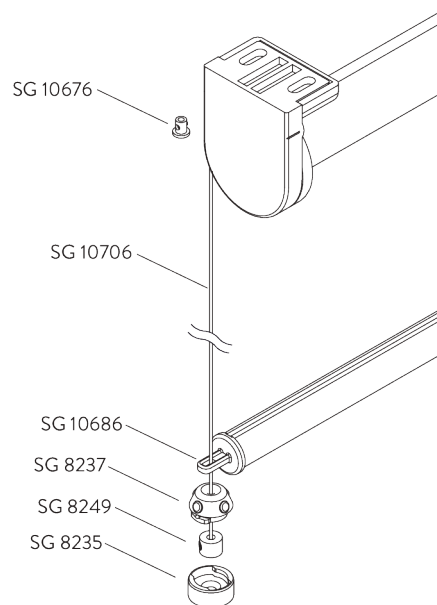

- Stainless steel bead chain
- Click-in brackets

SYSTEM SPECIFICATIONS

A. SYSTEM DIMENSIONS

1.6 m

25 cm

3 m

4.8 m²

1.3 kg

SG 8237
Side guide wire holder

SG 8249
Side guide device

SG 10643
Side guide wire ø 1.3 mm x 4.2 m

SG 10669
Side guide double base long

SG 10673
Side guide double base short

SG 10676
Device

SG 10686
Side guide end cover

SG 10701
Side guide double wire holder

SG 10706
Side guide wire \varnothing 1.3 mm x 2.6 m

SYSTEM OPTIONS

A. FABRIC ROLL-OFF

A: Fabric roll-off window side (standard)
B: Fabric roll-off room side (option)

B. SIDE GUIDES

Additional parts:

- 2x SG 8235 Side guide wire base short
- 2x SG 8237 Side guide wire holder
- 2x SG 8249 Side guide device
- 2x SG 10676 Device
- 2x SG 10686 Side guide end cover
- 2x SG 10706 Side guide wire \varnothing 1.3 mm x 2.6 m