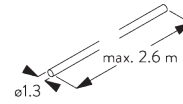

SG 10706
Side guide wire $\varnothing$ 1.3 mm x 2.6 m