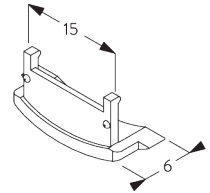

## A. SYSTEM DIMENSIONS

1.6 m

25 cm

3 m

4.8 m<sup>2</sup>

1.3 kg

Recommended width /  
height ratio  
max. 1:3

## C. WALL FITTING

**SG 10679**  
Bracket

**SG 10680**  
Bracket

**SG 10683**  
Bracket cover

**SG 10684**  
Cover

## D. RECESS FITTING

**SG 10679**  
Bracket

**SG 10680**  
Bracket

**SG 10683**  
Bracket cover

**SG 10684**  
Cover

**E. FITTING WITH  
SIDE GUIDE  
OPTION**

**Single system**

**Double system (side-by-side installation)**