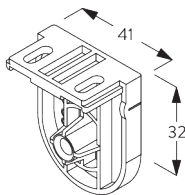

## A. SYSTEM DIMENSIONS

1.6 m

25 cm

3 m

4.8 m<sup>2</sup>

1.3 kg

Recommended width /  
height ratio  
max. 1:3

## C. WALL FITTING

**SG 10679**  
Bracket

**SG 10680**  
Bracket

**SG 10683**  
Bracket cover

**SG 10684**  
Cover

## D. RECESS FITTING

**SG 10679**  
Bracket

**SG 10680**  
Bracket

**SG 10683**  
Bracket cover

**SG 10684**  
Cover

**E. FITTING WITH  
SIDE GUIDE  
OPTION**

**Single system**

**Double system (side-by-side installation)**