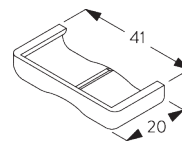

- Stainless steel bead chain
- Click-in brackets

SYSTEM SPECIFICATIONS

A. SYSTEM DIMENSIONS

1.6 m

25 cm

3 m

4.8 m²

1.3 kg

SG 10533

Tube ø 25 mm

SG 10687

Bottom bar

**C. HOW TO
MEASURE**

- A: System width
- B: System height
- C: Chain height
- D: Safety Retainer SG 10731 min. 150 cm above floor
- E: Light gap: 16 mm
- F: Light gap operation side: 21 mm

FITTING

**A. FITTING
INFORMATION**

For detailed fitting information, visit the Silent Gliss website, login section.

Fixing points

B. CEILING FITTING

SG 10679
Bracket

SG 10680
Bracket

SG 10683
Bracket cover