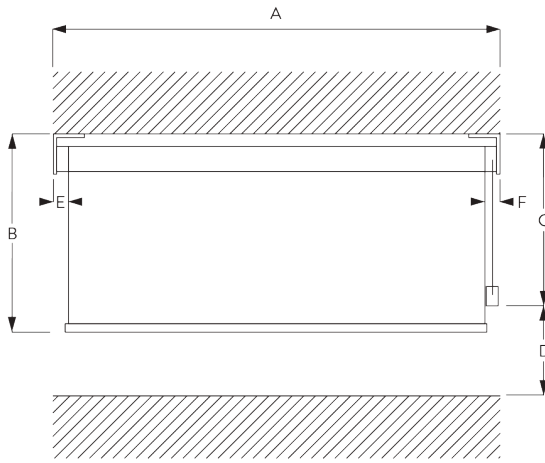

- Stainless steel bead chain
- Click-in brackets

SYSTEM SPECIFICATIONS

A. SYSTEM DIMENSIONS

1.6 m

25 cm

3 m

4.8 m²

1.3 kg

Ceiling fitting / wall fitting (system drop on room side)

Fabric thickness	mm	0.15	0.20	0.25	0.30	0.35	0.40	0.45	0.50	0.55
Max. system drop	cm	300	300	300	300	300	300	290	260	240

B. PROFILE

Profile information

SG 10533

Tube ø 25 mm

SG 10687

Bottom bar

**C. HOW TO
MEASURE**

- A: System width
- B: System height
- C: Chain height
- D: Safety Retainer SG 10731 min. 150 cm above floor
- E: Light gap: 16 mm
- F: Light gap operation side: 21 mm