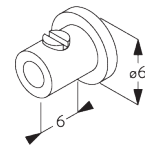

SG 10680
Bracket

SG 10683
Bracket cover

SG 10684
Cover

**E. FITTING WITH
SIDE GUIDE
OPTION**

Single system

Double system (side-by-side installation)

SG 8235
Side guide wire base short

SG 8236
Side guide wire base long

SG 8237
Side guide wire holder

SG 8249
Side guide device

SG 10643
Side guide wire ø 1.3 mm x 4.2 m

SG 10669
Side guide double base long

SG 10673
Side guide double base short

SG 10676
Device

SG 10686
Side guide end cover

SG 10701
Side guide double wire holder

SG 10706
Side guide wire \varnothing 1.3 mm x 2.6 m

SYSTEM OPTIONS

A. FABRIC ROLL-OFF

A: Fabric roll-off window side (standard)
B: Fabric roll-off room side (option)

B. SIDE GUIDES

Additional parts:

- 2x SG 8235 Side guide wire base short
- 2x SG 8237 Side guide wire holder
- 2x SG 8249 Side guide device
- 2x SG 10676 Device
- 2x SG 10686 Side guide end cover
- 2x SG 10706 Side guide wire \varnothing 1.3 mm x 2.6 m