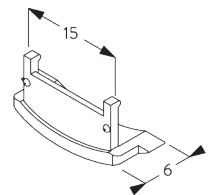

- Stainless steel bead chain
- Click-in brackets

SYSTEM SPECIFICATIONS

A. SYSTEM DIMENSIONS

1.6 m

25 cm

3 m

4.8 m²

1.3 kg

SG 10533

Tube ø 25 mm

SG 10687

Bottom bar

**C. HOW TO
MEASURE**

- A: System width
- B: System height
- C: Chain height
- D: Safety Retainer SG 10731 min. 150 cm above floor
- E: Light gap: 16 mm
- F: Light gap operation side: 21 mm

SG 10684
Cover

C. WALL FITTING

SG 10679
Bracket

SG 10680
Bracket

SG 10683
Bracket cover

SG 10684
Cover

D. RECESS FITTING

SG 10679
Bracket

SG 10680
Bracket

SG 10683
Bracket cover

SG 10684
Cover

**E. FITTING WITH
SIDE GUIDE
OPTION**

Single system

Double system (side-by-side installation)

SG 8235
Side guide wire base short

SG 8236
Side guide wire base long