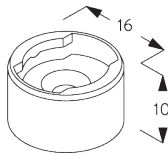

- Stainless steel bead chain
- Click-in brackets

SYSTEM SPECIFICATIONS

A. SYSTEM DIMENSIONS

1.6 m

25 cm

3 m

4.8 m²

1.3 kg

SG 10680
Bracket

SG 10683
Bracket cover

SG 10684
Cover

**E. FITTING WITH
SIDE GUIDE
OPTION**

Single system

Double system (side-by-side installation)

SG 8235
Side guide wire base short

SG 8236
Side guide wire base long

SG 8237
Side guide wire holder

SG 8249
Side guide device

SG 10643
Side guide wire ø 1.3 mm x 4.2 m

SG 10669
Side guide double base long

SG 10673
Side guide double base short

SG 10676
Device

SG 10686
Side guide end cover