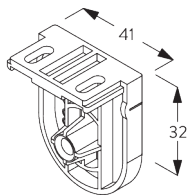

FITTING

**A. FITTING
INFORMATION**

For detailed fitting information, visit the Silent Gliss website, login section.

Fixing points

B. CEILING FITTING

SG 10679
Bracket

SG 10680
Bracket

SG 10683
Bracket cover

SG 10684
Cover

C. WALL FITTING

SG 10679
Bracket

SG 10680
Bracket

SG 10683
Bracket cover

SG 10684
Cover

D. RECESS FITTING

SG 10679
Bracket

SG 10680
Bracket

SG 10683
Bracket cover

SG 10684
Cover

**E. FITTING WITH
SIDE GUIDE
OPTION**

Single system

Double system (side-by-side installation)

SG 8235
Side guide wire base short

SG 8236
Side guide wire base long

SG 8237
Side guide wire holder

SG 8249
Side guide device

SG 10643
Side guide wire ø 1.3 mm x 4.2 m

SG 10669
Side guide double base long

SG 10673
Side guide double base short

SG 10676
Device

SG 10686
Side guide end cover