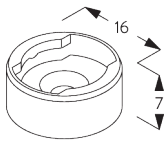

- Stainless steel bead chain
- Click-in brackets

SYSTEM SPECIFICATIONS

A. SYSTEM DIMENSIONS

1.6 m

25 cm

3 m

4.8 m²

1.3 kg

SG 10680
Bracket

SG 10683
Bracket cover

SG 10684
Cover

**E. FITTING WITH
SIDE GUIDE
OPTION**

Single system

Double system (side-by-side installation)

SG 8235
Side guide wire base short

SG 8236
Side guide wire base long

SG 8237
Side guide wire holder

SG 8249
Side guide device

SG 10643
Side guide wire ø 1.3 mm x 4.2 m

SG 10669
Side guide double base long

SG 10673
Side guide double base short

SG 10676
Device

SG 10686
Side guide end cover