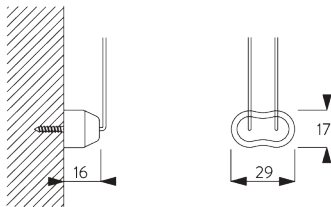

- Stainless steel bead chain
- Click-in brackets

SYSTEM SPECIFICATIONS

A. SYSTEM DIMENSIONS

1.6 m

25 cm

3 m

4.8 m²

1.3 kg

SG 10533

Tube ø 25 mm

SG 10687

Bottom bar

**C. HOW TO
MEASURE**

- A: System width
- B: System height
- C: Chain height
- D: Safety Retainer SG 10731 min. 150 cm above floor
- E: Light gap: 16 mm
- F: Light gap operation side: 21 mm

SG 10680
Bracket

SG 10683
Bracket cover

SG 10684
Cover

**E. FITTING WITH
SIDE GUIDE
OPTION**

Single system

Double system (side-by-side installation)

SG 8235
Side guide wire base short

SG 8236
Side guide wire base long

SG 8237
Side guide wire holder

SG 8249
Side guide device

SG 10643
Side guide wire ø 1.3 mm x 4.2 m

SG 10669
Side guide double base long

SG 10673
Side guide double base short

SG 10676
Device

SG 10686
Side guide end cover