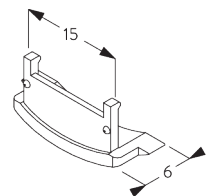

SG 10684
Cover