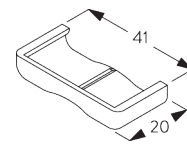

## A. SYSTEM DIMENSIONS

1.6 m

25 cm

3 m

4.8 m<sup>2</sup>

1.3 kg

Recommended width /  
height ratio  
max. 1:3

### Profile information

**SG 10533**

Tube ø 25 mm

**SG 10687**

Bottom bar

**C. HOW TO  
MEASURE**

- A: System width
- B: System height
- C: Chain height
- D: Safety Retainer SG 10731 min. 150 cm above floor
- E: Light gap: 16 mm
- F: Light gap operation side: 21 mm

**FITTING**

**A. FITTING  
INFORMATION**

For detailed fitting information, visit the Silent Gliss website, login section.

**Fixing points**

**B. CEILING FITTING**

**SG 10679**  
Bracket

**SG 10680**  
Bracket