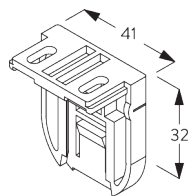

## A. SYSTEM DIMENSIONS

1.6 m

25 cm

3 m

4.8 m<sup>2</sup>

1.3 kg

Recommended width /  
height ratio  
max. 1:3

### Profile information

**SG 10533**

Tube ø 25 mm

**SG 10687**

Bottom bar

**C. HOW TO  
MEASURE**

- A: System width
- B: System height
- C: Chain height
- D: Safety Retainer SG 10731 min. 150 cm above floor
- E: Light gap: 16 mm
- F: Light gap operation side: 21 mm

**FITTING**

**A. FITTING  
INFORMATION**

For detailed fitting information, visit the Silent Gliss website, login section.

**Fixing points**

**B. CEILING FITTING**

**SG 10679**  
Bracket

**SG 10680**  
Bracket