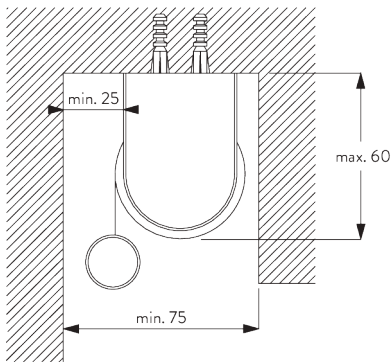

## A. SYSTEM DIMENSIONS

1.6 m

25 cm

3 m

4.8 m<sup>2</sup>

1.3 kg

Recommended width /  
height ratio  
max. 1:3

## C. WALL FITTING

**SG 10679**  
Bracket

**SG 10680**  
Bracket

**SG 10683**  
Bracket cover

**SG 10684**  
Cover

## D. RECESS FITTING

**SG 10679**  
Bracket

**SG 10680**  
Bracket

**SG 10683**  
Bracket cover

**SG 10684**  
Cover

**E. FITTING WITH  
SIDE GUIDE  
OPTION**

**Single system**

**Double system (side-by-side installation)**