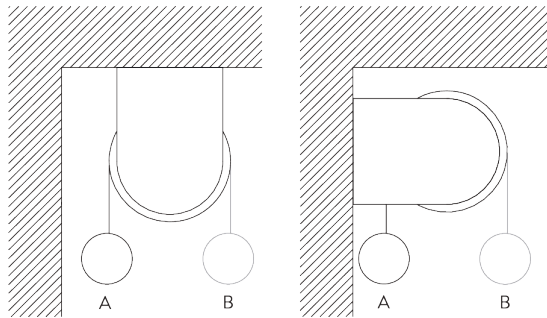

SG 10680
Bracket

SG 10683
Bracket cover

SG 10684
Cover

**E. FITTING WITH
SIDE GUIDE
OPTION**

Single system

Double system (side-by-side installation)

SG 8235
Side guide wire base short

SG 8236
Side guide wire base long

SG 8237
Side guide wire holder

SG 8249
Side guide device

SG 10643
Side guide wire ø 1.3 mm x 4.2 m

SG 10669
Side guide double base long

SG 10673
Side guide double base short

SG 10676
Device

SG 10686
Side guide end cover

SG 10701
Side guide double wire holder

SG 10706
Side guide wire \varnothing 1.3 mm x 2.6 m

SYSTEM OPTIONS

A. FABRIC ROLL-OFF

A: Fabric roll-off window side (standard)
B: Fabric roll-off room side (option)