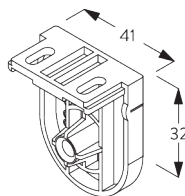

SG 10533

Tube ø 25 mm

SG 10687

Bottom bar

**C. HOW TO
MEASURE**

- A: System width
- B: System height
- C: Chain height
- D: Safety Retainer SG 10731 min. 150 cm above floor
- E: Light gap: 16 mm
- F: Light gap operation side: 21 mm

FITTING

**A. FITTING
INFORMATION**

For detailed fitting information, visit the Silent Gliss website, login section.

Fixing points

B. CEILING FITTING

SG 10679
Bracket

SG 10680
Bracket

SG 10683
Bracket cover

SG 10684
Cover

C. WALL FITTING

SG 10679
Bracket

SG 10680
Bracket

SG 10683
Bracket cover

SG 10684
Cover

D. RECESS FITTING

SG 10679
Bracket

SG 10680
Bracket

SG 10683
Bracket cover

SG 10684
Cover

**E. FITTING WITH
SIDE GUIDE
OPTION**

Single system

Double system (side-by-side installation)

SG 8235
Side guide wire base short

SG 8236
Side guide wire base long