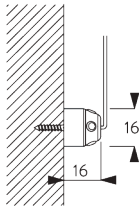

- Stainless steel bead chain
- Click-in brackets

SYSTEM SPECIFICATIONS

A. SYSTEM DIMENSIONS

1.6 m

25 cm

3 m

4.8 m²

1.3 kg

SG 10684
Cover

C. WALL FITTING

SG 10679
Bracket

SG 10680
Bracket

SG 10683
Bracket cover

SG 10684
Cover

D. RECESS FITTING

SG 10679
Bracket

SG 10680
Bracket

SG 10683
Bracket cover

SG 10684
Cover

**E. FITTING WITH
SIDE GUIDE
OPTION**

Single system

Double system (side-by-side installation)

SG 8235
Side guide wire base short

SG 8236
Side guide wire base long

SG 8237
Side guide wire holder

SG 8249
Side guide device

SG 10643
Side guide wire ø 1.3 mm x 4.2 m

SG 10669
Side guide double base long

SG 10673
Side guide double base short

SG 10676
Device

SG 10686
Side guide end cover