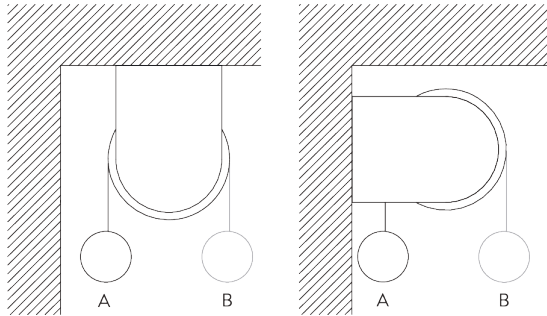

Side guide end cover

SG 10701

Side guide double wire holder

SG 10706

Side guide wire $\varnothing$ 1.3 mm x 2.6 m

SYSTEM OPTIONS

A. FABRIC ROLL-OFF

A: Fabric roll-off window side (standard)

B: Fabric roll-off room side (option)