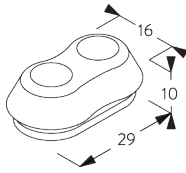

SG 10680
Bracket

SG 10683
Bracket cover

SG 10684
Cover

**E. FITTING WITH
SIDE GUIDE
OPTION**

Single system

Double system (side-by-side installation)

SG 8235
Side guide wire base short

SG 8236
Side guide wire base long

SG 8237
Side guide wire holder

SG 8249
Side guide device

SG 10643
Side guide wire ø 1.3 mm x 4.2 m

SG 10669
Side guide double base long

SG 10673
Side guide double base short

SG 10676
Device

SG 10686
Side guide end cover

SG 10701
Side guide double wire holder

SG 10706
Side guide wire \varnothing 1.3 mm x 2.6 m

SYSTEM OPTIONS

A. FABRIC ROLL-OFF

A: Fabric roll-off window side (standard)
B: Fabric roll-off room side (option)