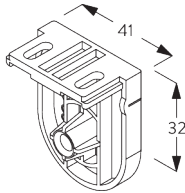

SG 10680
Bracket