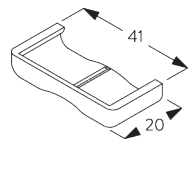

- Stainless steel bead chain
- Click-in brackets

SYSTEM SPECIFICATIONS

A. SYSTEM DIMENSIONS

1.6 m

25 cm

3 m

4.8 m²

1.3 kg

SG 10533

Tube ø 25 mm

SG 10687

Bottom bar

**C. HOW TO
MEASURE**

- A: System width
- B: System height
- C: Chain height
- D: Safety Retainer SG 10731 min. 150 cm above floor
- E: Light gap: 16 mm
- F: Light gap operation side: 21 mm

SG 10684
Cover

C. WALL FITTING

SG 10679
Bracket

SG 10680
Bracket

SG 10683
Bracket cover

SG 10684
Cover

D. RECESS FITTING

SG 10679
Bracket

SG 10680
Bracket

SG 10683
Bracket cover

SG 10684
Cover

**E. FITTING WITH
SIDE GUIDE
OPTION**

Single system

Double system (side-by-side installation)

SG 8235
Side guide wire base short

SG 8236
Side guide wire base long