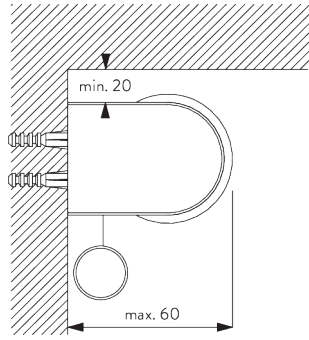

C. WALL FITTING