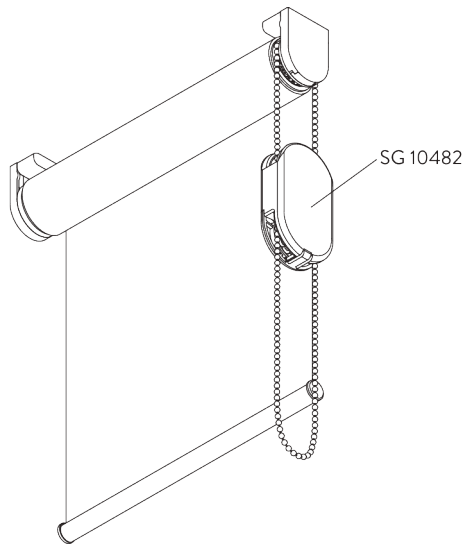

**C. CHILD SAFETY
DEVICE**

The child safety device SG 10482 releases the chain should the pulling force exceed 6 kg.

*Note:
System to be installed so chain loop of child safety device ends at least 60 cm above floor.*