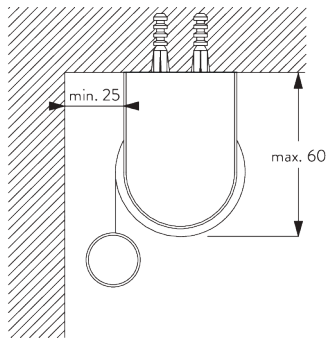

- Stainless steel bead chain
- Click-in brackets

SYSTEM SPECIFICATIONS

A. SYSTEM DIMENSIONS

1.6 m

25 cm

3 m

4.8 m²

1.3 kg

SG 10533

Tube ø 25 mm

SG 10687

Bottom bar

**C. HOW TO
MEASURE**

- A: System width
- B: System height
- C: Chain height
- D: Safety Retainer SG 10731 min. 150 cm above floor
- E: Light gap: 16 mm
- F: Light gap operation side: 21 mm

FITTING

**A. FITTING
INFORMATION**

For detailed fitting information, visit the Silent Gliss website, login section.

Fixing points

B. CEILING FITTING

SG 10679
Bracket

SG 10680
Bracket

SG 10683
Bracket cover

SG 10680
Bracket

SG 10683
Bracket cover

SG 10684
Cover

**E. FITTING WITH
SIDE GUIDE
OPTION**

Single system

Double system (side-by-side installation)

SG 8235
Side guide wire base short

SG 8236
Side guide wire base long