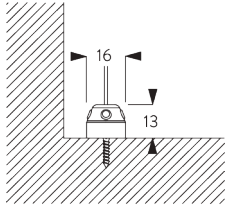

- Stainless steel bead chain
- Click-in brackets

SYSTEM SPECIFICATIONS

A. SYSTEM DIMENSIONS

1.6 m

25 cm

3 m

4.8 m²

1.3 kg

SG 10680
Bracket

SG 10683
Bracket cover

SG 10684
Cover

**E. FITTING WITH
SIDE GUIDE
OPTION**

Single system

Double system (side-by-side installation)

SG 8235
Side guide wire base short

SG 8236
Side guide wire base long

SG 8237
Side guide wire holder

SG 8249
Side guide device

SG 10643
Side guide wire ø 1.3 mm x 4.2 m

SG 10669
Side guide double base long

SG 10673
Side guide double base short

SG 10676
Device

SG 10686
Side guide end cover