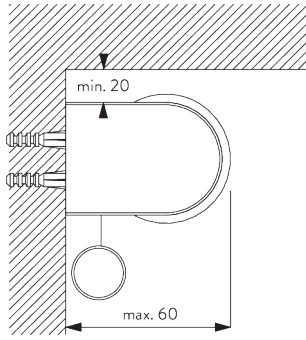

C. WALL FITTING

SG 10683
Bracket cover