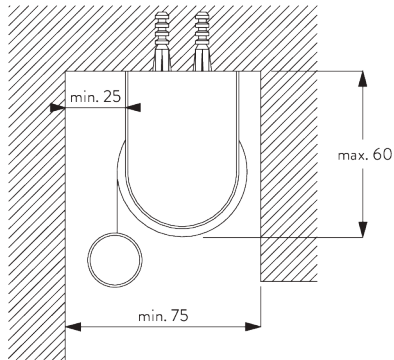

- Stainless steel bead chain
- Click-in brackets

SYSTEM SPECIFICATIONS

A. SYSTEM DIMENSIONS

1.6 m

25 cm

3 m

4.8 m²

1.3 kg

SG 10533

Tube ø 25 mm

SG 10687

Bottom bar

**C. HOW TO
MEASURE**

- A: System width
- B: System height
- C: Chain height
- D: Safety Retainer SG 10731 min. 150 cm above floor
- E: Light gap: 16 mm
- F: Light gap operation side: 21 mm

SG 10684
Cover

C. WALL FITTING

SG 10679
Bracket

SG 10680
Bracket

SG 10683
Bracket cover

SG 10684
Cover

D. RECESS FITTING

SG 10679
Bracket

SG 10680
Bracket

SG 10683
Bracket cover

SG 10684
Cover

**E. FITTING WITH
SIDE GUIDE
OPTION**

Single system

Double system (side-by-side installation)

SG 8235
Side guide wire base short

SG 8236
Side guide wire base long