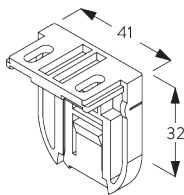

## A. SYSTEM DIMENSIONS

1.6 m

25 cm

3 m

4.8 m<sup>2</sup>

1.3 kg

Recommended width /  
height ratio  
max. 1:3

## C. WALL FITTING

**SG 10679**  
Bracket

**SG 10680**  
Bracket

**SG 10683**  
Bracket cover

**SG 10684**  
Cover

## D. RECESS FITTING

**SG 10679**  
Bracket

**SG 10680**  
Bracket

**SG 10683**  
Bracket cover

**SG 10684**  
Cover

**E. FITTING WITH  
SIDE GUIDE  
OPTION**

**Single system**

**Double system (side-by-side installation)**