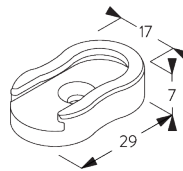

- Stainless steel bead chain
- Click-in brackets

SYSTEM SPECIFICATIONS

A. SYSTEM DIMENSIONS

1.6 m

25 cm

3 m

4.8 m²

1.3 kg

SG 10680
Bracket

SG 10683
Bracket cover

SG 10684
Cover

**E. FITTING WITH
SIDE GUIDE
OPTION**

Single system

Double system (side-by-side installation)

SG 8235
Side guide wire base short

SG 8236
Side guide wire base long

SG 8237
Side guide wire holder

SG 8249
Side guide device

SG 10643
Side guide wire ø 1.3 mm x 4.2 m

SG 10669
Side guide double base long

SG 10673
Side guide double base short

SG 10676
Device

SG 10686
Side guide end cover

SG 10701
Side guide double wire holder

SG 10706
Side guide wire \varnothing 1.3 mm x 2.6 m

SYSTEM OPTIONS

A. FABRIC ROLL-OFF

A: Fabric roll-off window side (standard)
B: Fabric roll-off room side (option)