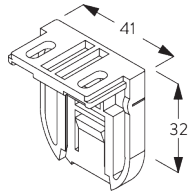

C. WALL FITTING

SG 10679
Bracket