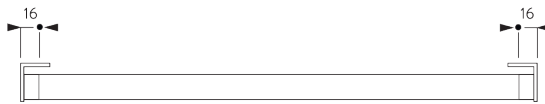

- Stainless steel bead chain
- Click-in brackets

SYSTEM SPECIFICATIONS

A. SYSTEM DIMENSIONS

1.6 m

25 cm

3 m

4.8 m²

1.3 kg

Ceiling fitting / wall fitting (system drop on room side)

Fabric thickness	mm	0.15	0.20	0.25	0.30	0.35	0.40	0.45	0.50	0.55
Max. system drop	cm	300	300	300	300	300	300	290	260	240

B. PROFILE

Profile information

SG 10533

Tube ø 25 mm

SG 10687

Bottom bar

**C. HOW TO
MEASURE**

- A: System width
- B: System height
- C: Chain height
- D: Safety Retainer SG 10731 min. 150 cm above floor
- E: Light gap: 16 mm
- F: Light gap operation side: 21 mm

FITTING

**A. FITTING
INFORMATION**

For detailed fitting information, visit the Silent Gliss website, login section.

Fixing points

B. CEILING FITTING

SG 10679
Bracket

SG 10680
Bracket

SG 10683
Bracket cover