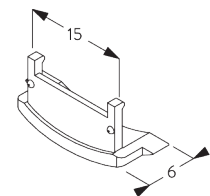

- Stainless steel bead chain
- Click-in brackets

SYSTEM SPECIFICATIONS

A. SYSTEM DIMENSIONS

1.6 m

25 cm

3 m

4.8 m²

1.3 kg

SG 10533

Tube ø 25 mm

SG 10687

Bottom bar

**C. HOW TO
MEASURE**

- A: System width
- B: System height
- C: Chain height
- D: Safety Retainer SG 10731 min. 150 cm above floor
- E: Light gap: 16 mm
- F: Light gap operation side: 21 mm

FITTING

**A. FITTING
INFORMATION**

For detailed fitting information, visit the Silent Gliss website, login section.

Fixing points

B. CEILING FITTING

SG 10679
Bracket

SG 10680
Bracket

SG 10683
Bracket cover