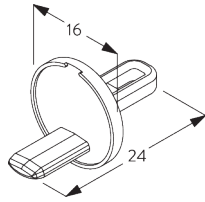

- Stainless steel bead chain
- Click-in brackets

SYSTEM SPECIFICATIONS

A. SYSTEM DIMENSIONS

1.6 m

25 cm

3 m

4.8 m²

1.3 kg

SG 10680
Bracket

SG 10683
Bracket cover

SG 10684
Cover

**E. FITTING WITH
SIDE GUIDE
OPTION**

Single system

Double system (side-by-side installation)

SG 8235
Side guide wire base short

SG 8236
Side guide wire base long

SG 8237
Side guide wire holder

SG 8249
Side guide device

SG 10643
Side guide wire ø 1.3 mm x 4.2 m

SG 10669
Side guide double base long

SG 10673
Side guide double base short

SG 10676
Device

SG 10686
Side guide end cover

SG 10701
Side guide double wire holder

SG 10706
Side guide wire \varnothing 1.3 mm x 2.6 m

SYSTEM OPTIONS

A. FABRIC ROLL-OFF

A: Fabric roll-off window side (standard)
B: Fabric roll-off room side (option)