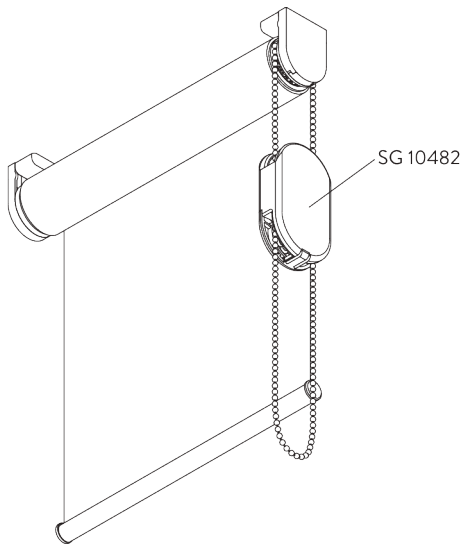

**C. CHILD SAFETY
DEVICE**

The child safety device SG 10482 releases the chain should the pulling force exceed 6 kg.

*Note:
System to be installed so chain loop of child safety device ends at least 60 cm above floor.*