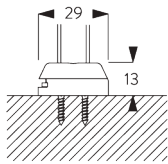

- Stainless steel bead chain
- Click-in brackets

SYSTEM SPECIFICATIONS

A. SYSTEM DIMENSIONS

1.6 m

25 cm

3 m

4.8 m²

1.3 kg

SG 10680
Bracket

SG 10683
Bracket cover

SG 10684
Cover

**E. FITTING WITH
SIDE GUIDE
OPTION**

Single system

Double system (side-by-side installation)

SG 8235
Side guide wire base short

SG 8236
Side guide wire base long

SG 8237
Side guide wire holder

SG 8249
Side guide device

SG 10643
Side guide wire ø 1.3 mm x 4.2 m

SG 10669
Side guide double base long

SG 10673
Side guide double base short

SG 10676
Device

SG 10686
Side guide end cover