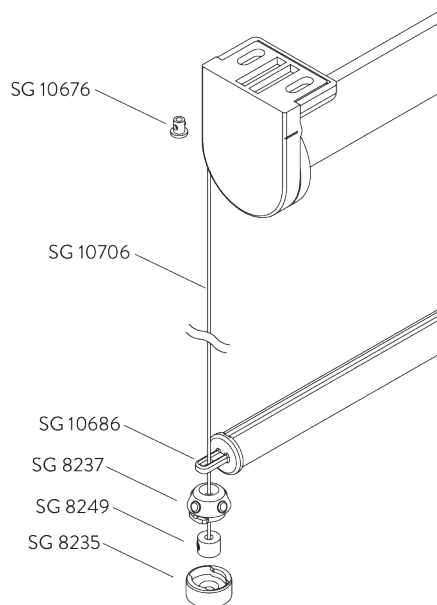

B. SIDE GUIDES

Additional parts:

- 2x SG 8235 Side guide wire base short
- 2x SG 8237 Side guide wire holder
- 2x SG 8249 Side guide device
- 2x SG 10676 Device
- 2x SG 10686 Side guide end cover
- 2x SG 10706 Side guide wire $\varnothing$ 1.3 mm x 2.6 m

Optional parts:

- 2x SG 8236 Side guide wire base long
- 2x SG 10643 Side guide wire $\varnothing$ 1.3 mm x 4.2 m
- 1x SG 10669 Side guide double base long
- 1x SG 10673 Side guide double base short
- 1x SG 10701 Side guide double wire holder

Note:

- Light gaps increase when side-guide option is used
- Up to 15° from vertical