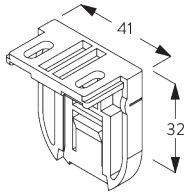

C. WALL FITTING

SG 10679
Bracket