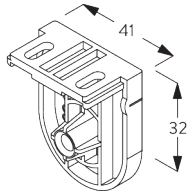

SG 10533

Tube ø 25 mm

SG 10687

Bottom bar

**C. HOW TO
MEASURE**

- A: System width
- B: System height
- C: Chain height
- D: Safety Retainer SG 10731 min. 150 cm above floor
- E: Light gap: 16 mm
- F: Light gap operation side: 21 mm

FITTING

**A. FITTING
INFORMATION**

For detailed fitting information, visit the Silent Gliss website, login section.

Fixing points

B. CEILING FITTING

SG 10679
Bracket

SG 10680
Bracket

SG 10683
Bracket cover

SG 10684
Cover

C. WALL FITTING

SG 10679
Bracket

SG 10680
Bracket

SG 10683
Bracket cover

SG 10684
Cover

D. RECESS FITTING

SG 10679
Bracket

SG 10680
Bracket

SG 10683
Bracket cover

SG 10684
Cover

**E. FITTING WITH
SIDE GUIDE
OPTION**

Single system

Double system (side-by-side installation)

SG 8235
Side guide wire base short

SG 8236
Side guide wire base long