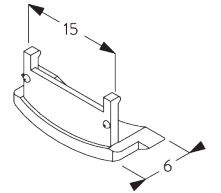

- Stainless steel bead chain
- Click-in brackets

SYSTEM SPECIFICATIONS

A. SYSTEM DIMENSIONS

1.6 m

25 cm

3 m

4.8 m²

1.3 kg

SG 10533

Tube ø 25 mm

SG 10687

Bottom bar

**C. HOW TO
MEASURE**

- A: System width
- B: System height
- C: Chain height
- D: Safety Retainer SG 10731 min. 150 cm above floor
- E: Light gap: 16 mm
- F: Light gap operation side: 21 mm

SG 10684
Cover

C. WALL FITTING

SG 10679
Bracket

SG 10680
Bracket

SG 10683
Bracket cover

SG 10684
Cover

D. RECESS FITTING

SG 10679
Bracket

SG 10680
Bracket

SG 10683
Bracket cover

SG 10684
Cover

**E. FITTING WITH
SIDE GUIDE
OPTION**

Single system

Double system (side-by-side installation)

SG 8235
Side guide wire base short

SG 8236
Side guide wire base long