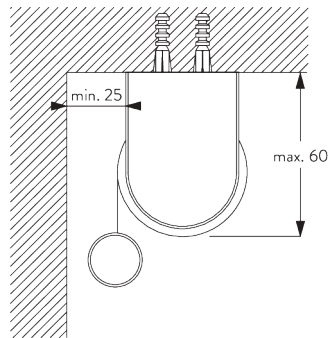

## A. SYSTEM DIMENSIONS

1.6 m

25 cm

3 m

4.8 m<sup>2</sup>

1.3 kg

Recommended width /  
height ratio  
max. 1:3

### Profile information

**SG 10533**

Tube ø 25 mm

**SG 10687**

Bottom bar

**C. HOW TO  
MEASURE**

- A: System width
- B: System height
- C: Chain height
- D: Safety Retainer SG 10731 min. 150 cm above floor
- E: Light gap: 16 mm
- F: Light gap operation side: 21 mm

**FITTING**

**A. FITTING  
INFORMATION**

For detailed fitting information, visit the Silent Gliss website, login section.

**Fixing points**

**B. CEILING FITTING**

**SG 10679**  
Bracket

**SG 10680**  
Bracket