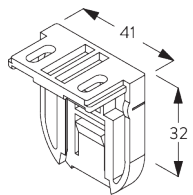

FITTING

**A. FITTING
INFORMATION**

For detailed fitting information, visit the Silent Gliss website, login section.

Fixing points

B. CEILING FITTING

SG 10679
Bracket

SG 10680
Bracket

SG 10683
Bracket cover

SG 10684
Cover

C. WALL FITTING

SG 10679
Bracket

SG 10680
Bracket

SG 10683
Bracket cover

SG 10684
Cover

D. RECESS FITTING

SG 10679
Bracket

SG 10680
Bracket

SG 10683
Bracket cover

SG 10684
Cover

**E. FITTING WITH
SIDE GUIDE
OPTION**

Single system

Double system (side-by-side installation)

SG 8235
Side guide wire base short

SG 8236
Side guide wire base long