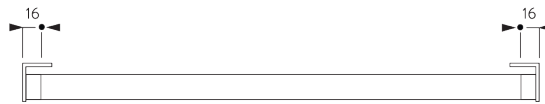

Fixing points