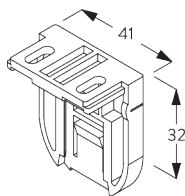

SG 10533

Tube ø 25 mm

SG 10687

Bottom bar

**C. HOW TO
MEASURE**

- A: System width
- B: System height
- C: Chain height
- D: Safety Retainer SG 10731 min. 150 cm above floor
- E: Light gap: 16 mm
- F: Light gap operation side: 21 mm

FITTING

**A. FITTING
INFORMATION**

For detailed fitting information, visit the Silent Gliss website, login section.

Fixing points

B. CEILING FITTING

SG 10679
Bracket

SG 10680
Bracket

SG 10683
Bracket cover