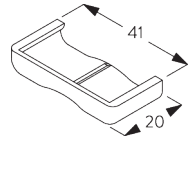

- Stainless steel bead chain
- Click-in brackets

SYSTEM SPECIFICATIONS

A. SYSTEM DIMENSIONS

1.6 m

25 cm

3 m

4.8 m²

1.3 kg

SG 10533

Tube ø 25 mm

SG 10687

Bottom bar

**C. HOW TO
MEASURE**

- A: System width
- B: System height
- C: Chain height
- D: Safety Retainer SG 10731 min. 150 cm above floor
- E: Light gap: 16 mm
- F: Light gap operation side: 21 mm

SG 10684
Cover

C. WALL FITTING

SG 10679
Bracket

SG 10680
Bracket

SG 10683
Bracket cover

SG 10684
Cover

D. RECESS FITTING

SG 10679
Bracket

SG 10680
Bracket

SG 10683
Bracket cover

SG 10684
Cover

**E. FITTING WITH
SIDE GUIDE
OPTION**

Single system

Double system (side-by-side installation)

SG 8235
Side guide wire base short

SG 8236
Side guide wire base long