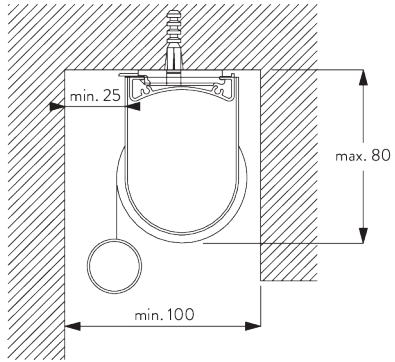

Installation profile

SG 10539

Bracket

SG 10574
Bracket cover

SG 10575
Bracket cover

SG 10987
Bracket

SG 10990
Bracket

SG 10992
Bracket

D. RECESS FITTING

Brackets

Bracket SG 10989: window rolling side of fabric or
Bracket SG 10991: room rolling side of fabric

Bracket SG 10987

Installation profile SG 10534 and clamps SG 3033 or SG 3044

Bracket SG 10989: window rolling side of fabric or
Bracket SG 10991: room rolling side of fabric

Bracket SG 10987

Installation profile SG 10534 and click bracket SG 10539

Bracket SG 10989: window rolling side of fabric or
Bracket SG 10991: room rolling side of fabric

Bracket SG 10987

SG 3033
Clamp

SG 3044
Clamp