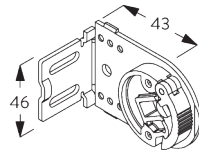

Installation profile

SG 10539

Bracket

SG 10574
Bracket cover

SG 10575
Bracket cover

SG 10987
Bracket

SG 10990
Bracket

SG 10992
Bracket

D. RECESS FITTING

Brackets

Bracket SG 10989: window rolling side of fabric or
Bracket SG 10991: room rolling side of fabric

Bracket SG 10987

Installation profile SG 10534 and clamps SG 3033 or SG 3044

Bracket SG 10989: window rolling side of fabric or
Bracket SG 10991: room rolling side of fabric