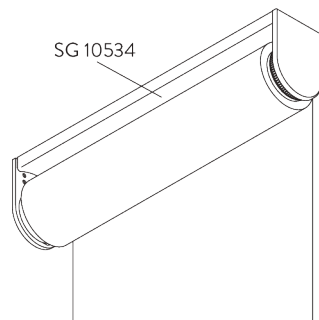

B. INSTALLATION PROFILE