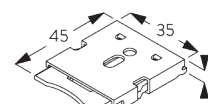

Bracket SG 10987

Installation profile SG 10534 and clamps SG 3033 or SG 3044

Bracket SG 10990: window rolling side of fabric or

Bracket SG 10992: room rolling side of fabric

Bracket SG 10987

Installation profile SG 10534 and click bracket SG 10539

Bracket SG 10990: window rolling side of fabric or

Bracket SG 10992: room rolling side of fabric

Bracket SG 10987

SG 3033

Clamp

SG 3044

Clamp

SG 10534

Installation profile

SG 10539

Bracket

SG 10574
Bracket cover

SG 10575
Bracket cover

SG 10987
Bracket

SG 10990
Bracket

SG 10992
Bracket