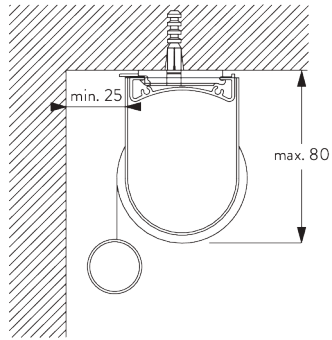

2 m

30 cm

3 m

6 m²

2.2 kg

Recommended width /
height ratio
max. 1:3

B. PROFILE

Profile information

C. HOW TO MEASURE

incl. bracket covers

A: System width
B: System height
C: Light gap left side: 15 mm
D: Light gap right side: 15 mm

Note:
All measurements include 2 mm for bracket cover per side!

FITTING

A. FITTING INFORMATION

For detailed fitting information, visit the Silent Gliss website.

Fixing points

Brackets (wall / ceiling)

Installation profile SG 10534 (wall / ceiling)

B. CEILING FITTING

Brackets

Bracket SG 10989: window rolling side of fabric or
Bracket SG 10991: room rolling side of fabric

Bracket SG 10987

Installation profile SG 10534 and clamps SG 3033 or SG 3044

Bracket SG 10989: window rolling side of fabric or
Bracket SG 10991: room rolling side of fabric

Bracket SG 10987

Installation profile SG 10534 and click bracket SG 10539