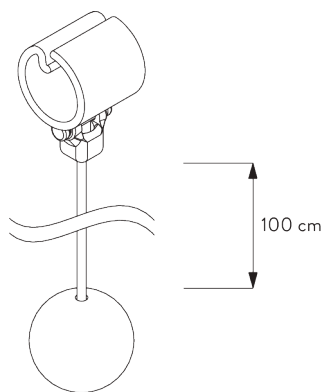

SG 10534
Installation profile

SG 10539
Bracket

SG 10574
Bracket cover

SG 10575
Bracket cover

SG 10987
Bracket

SG 10989
Bracket

SG 10991
Bracket

SYSTEM OPTIONS

A. FABRIC ROLL-OFF

A: Fabric roll-off window side (standard)
B: Fabric roll-off room side (option)

B. INSTALLATION PROFILE

C. ADJUSTABLE END STOP

D. TWO SINGLE SYSTEMS SIDE-BY-SIDE

Additional parts:

- 1x SG 10632 Connection bracket cover

E. CHILD SAFETY
PULL BALL SET

Child safety pull ball set SG 10765

PARTS

A. STANDARD PARTS

	SG 4214 Spring C 552 mm
	SG 4226 Double tape 30 mm
	SG 4227 Tube ø 32 mm
	SG 4228 Speed controller right
	SG 4231 Tube adapter
	SG 10574 Bracket cover
	SG 10575 Bracket cover
	SG 10668 PVC strip 10 mm
	SG 10765 Child safety pull ball
	SG 10872 Bottom bar
	SG 10874 End cover
	SG 10987 Bracket
	SG 10989 Bracket

B. OPTIONAL PARTS

	SG 3033 Clamp
	SG 3044 Clamp
	SG 4212 Spring A 365 mm
	SG 4213 Spring B 442 mm
	SG 4215 Spring D 612 mm
	SG 4216 Spring E 502 mm
	SG 4217 Spring F 612 mm
	SG 4218 Spring Y-2 198 mm
	SG 4377 End stop
	SG 10139 Countersunk screw 2.9x6.5
	SG 10498 Countersunk screw 2.9x9.5
	SG 10534 Installation profile
	SG 10539 Bracket
	SG 10632 Connection bracket cover