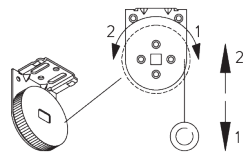

SG 10534
Installation profile

SG 10539
Bracket

SG 10574
Bracket cover

SG 10575
Bracket cover

SG 10987
Bracket

SG 10989
Bracket

SG 10991
Bracket

SYSTEM OPTIONS

A. FABRIC ROLL-OFF

A: Fabric roll-off window side (standard)
B: Fabric roll-off room side (option)

B. INSTALLATION PROFILE

C. ADJUSTABLE END STOP

D. TWO SINGLE SYSTEMS SIDE-BY-SIDE

Additional parts:

- 1x SG 10632 Connection bracket cover

E. CHILD SAFETY
PULL BALL SET

Child safety pull ball set SG 10765

PARTS

A. STANDARD PARTS

	SG 4214 Spring C 552 mm
	SG 4226 Double tape 30 mm
	SG 4227 Tube ø 32 mm
	SG 4228 Speed controller right
	SG 4231 Tube adapter
	SG 10574 Bracket cover
	SG 10575 Bracket cover
	SG 10668 PVC strip 10 mm
	SG 10765 Child safety pull ball
	SG 10872 Bottom bar
	SG 10874 End cover
	SG 10987 Bracket
	SG 10989 Bracket