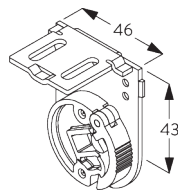

SG 10991
Bracket