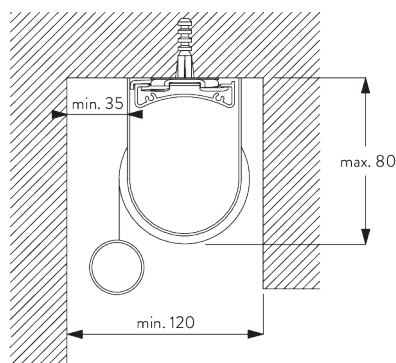

Installation profile

SG 10539

Bracket

SG 10574
Bracket cover

SG 10575
Bracket cover

SG 10987
Bracket

SG 10990
Bracket

SG 10992
Bracket

D. RECESS FITTING

Brackets

Bracket SG 10989: window rolling side of fabric or
Bracket SG 10991: room rolling side of fabric

Bracket SG 10987

Installation profile SG 10534 and clamps SG 3033 or SG 3044

Bracket SG 10989: window rolling side of fabric or
Bracket SG 10991: room rolling side of fabric