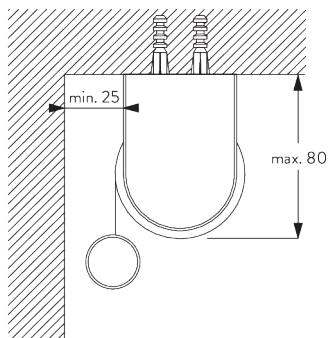

C. HOW TO MEASURE

incl. bracket covers

A: System width
B: System height
C: Light gap left side: 15 mm
D: Light gap right side: 15 mm

Note:
All measurements include 2 mm for bracket cover per side!

FITTING

A. FITTING INFORMATION

For detailed fitting information, visit the Silent Gliss website.

Fixing points

Brackets (wall / ceiling)

Installation profile SG 10534 (wall / ceiling)

B. CEILING FITTING

Brackets

Bracket SG 10989: window rolling side of fabric or
Bracket SG 10991: room rolling side of fabric

Bracket SG 10987

Installation profile SG 10534 and clamps SG 3033 or SG 3044

Bracket SG 10989: window rolling side of fabric or
Bracket SG 10991: room rolling side of fabric

Bracket SG 10987

Installation profile SG 10534 and click bracket SG 10539