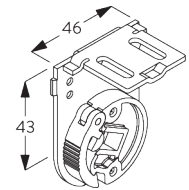

Bracket SG 10987

Installation profile SG 10534 and click bracket SG 10539

Bracket SG 10989: window rolling side of fabric or
Bracket SG 10991: room rolling side of fabric

Bracket SG 10987

SG 3033
Clamp

SG 3044
Clamp

SG 10534
Installation profile

SG 10539
Bracket

SG 10574
Bracket cover

SG 10575
Bracket cover

SG 10987
Bracket

SG 10989
Bracket

SG 10991
Bracket

SYSTEM OPTIONS

E. CHILD SAFETY
PULL BALL SET

Child safety pull ball set SG 10765

PARTS

A. STANDARD PARTS

	SG 4214 Spring C 552 mm
	SG 4226 Double tape 30 mm
	SG 4227 Tube ø 32 mm
	SG 4228 Speed controller right
	SG 4231 Tube adapter
	SG 10574 Bracket cover
	SG 10575 Bracket cover
	SG 10668 PVC strip 10 mm
	SG 10765 Child safety pull ball
	SG 10872 Bottom bar
	SG 10874 End cover
	SG 10987 Bracket
	SG 10989 Bracket