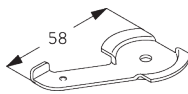

A. FITTING INFORMATION

For detailed fitting information, visit the Silent Gliss website.

Fixing points

Brackets (wall / ceiling)

Installation profile SG 10534 (wall / ceiling)

B. CEILING FITTING

Brackets

Bracket SG 10989: window rolling side of fabric or
Bracket SG 10991: room rolling side of fabric

Bracket SG 10987

Installation profile SG 10534 and clamps SG 3033 or SG 3044

Bracket SG 10989: window rolling side of fabric or
Bracket SG 10991: room rolling side of fabric

Bracket SG 10987

Installation profile SG 10534 and click bracket SG 10539

Bracket SG 10989: window rolling side of fabric or
Bracket SG 10991: room rolling side of fabric

Bracket SG 10987

SG 3033
Clamp

SG 3044
Clamp

SG 10534
Installation profile

SG 10539
Bracket

SG 10574
Bracket cover