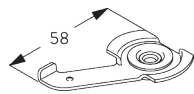

A. FITTING INFORMATION

For detailed fitting information, visit the Silent Gliss website.

Fixing points

Brackets (wall / ceiling)

Installation profile SG 10534 (wall / ceiling)

B. CEILING FITTING

Brackets

Bracket SG 10989: window rolling side of fabric or
Bracket SG 10991: room rolling side of fabric

Bracket SG 10987

Installation profile SG 10534 and clamps SG 3033 or SG 3044

Bracket SG 10989: window rolling side of fabric or
Bracket SG 10991: room rolling side of fabric

Bracket SG 10987

Installation profile SG 10534 and click bracket SG 10539

Bracket SG 10989: window rolling side of fabric or
Bracket SG 10991: room rolling side of fabric

Bracket SG 10987

SG 3033
Clamp

SG 3044
Clamp

SG 10534
Installation profile

SG 10539
Bracket

SG 10574
Bracket cover