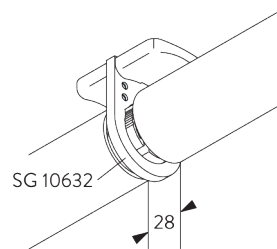

SG 10534
Installation profile

SG 10539
Bracket

SG 10574
Bracket cover

SG 10575
Bracket cover

SG 10987
Bracket

SG 10989
Bracket

SG 10991
Bracket

SYSTEM OPTIONS

A. FABRIC ROLL-OFF

A: Fabric roll-off window side (standard)
B: Fabric roll-off room side (option)

B. INSTALLATION PROFILE

C. ADJUSTABLE END STOP

D. TWO SINGLE SYSTEMS SIDE-BY-SIDE

Additional parts:

- 1x SG 10632 Connection bracket cover

E. CHILD SAFETY
PULL BALL SET

Child safety pull ball set SG 10765

PARTS

A. STANDARD PARTS

	SG 4214 Spring C 552 mm
	SG 4226 Double tape 30 mm
	SG 4227 Tube ø 32 mm
	SG 4228 Speed controller right
	SG 4231 Tube adapter
	SG 10574 Bracket cover
	SG 10575 Bracket cover
	SG 10668 PVC strip 10 mm
	SG 10765 Child safety pull ball
	SG 10872 Bottom bar
	SG 10874 End cover
	SG 10987 Bracket
	SG 10989 Bracket