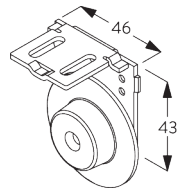

D. RECESS FITTING

Brackets

Bracket SG 10989: window rolling side of fabric or
Bracket SG 10991: room rolling side of fabric

Bracket SG 10987

Installation profile SG 10534 and clamps SG 3033 or SG 3044

Bracket SG 10989: window rolling side of fabric or
Bracket SG 10991: room rolling side of fabric

Bracket SG 10987

Installation profile SG 10534 and click bracket SG 10539

Bracket SG 10989: window rolling side of fabric or
Bracket SG 10991: room rolling side of fabric

Bracket SG 10987

SG 3033
Clamp

SG 3044
Clamp

SG 10534
Installation profile

SG 10539
Bracket

SG 10574
Bracket cover

SG 10575
Bracket cover

SG 10987
Bracket

SG 10989
Bracket

SG 10991
Bracket

SYSTEM OPTIONS

E. CHILD SAFETY
PULL BALL SET

Child safety pull ball set SG 10765

PARTS

A. STANDARD PARTS

	SG 4214 Spring C 552 mm
	SG 4226 Double tape 30 mm
	SG 4227 Tube ø 32 mm
	SG 4228 Speed controller right
	SG 4231 Tube adapter
	SG 10574 Bracket cover
	SG 10575 Bracket cover
	SG 10668 PVC strip 10 mm
	SG 10765 Child safety pull ball
	SG 10872 Bottom bar
	SG 10874 End cover
	SG 10987 Bracket
	SG 10989 Bracket