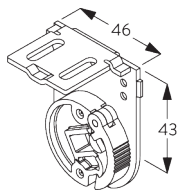

Bracket SG 10987

Installation profile SG 10534 and click bracket SG 10539

Bracket SG 10989: window rolling side of fabric or
Bracket SG 10991: room rolling side of fabric

Bracket SG 10987

SG 3033
Clamp

SG 3044
Clamp

SG 10534
Installation profile

SG 10539
Bracket

SG 10574
Bracket cover

SG 10575
Bracket cover

SG 10987
Bracket

SG 10989
Bracket

SG 10991
Bracket

SYSTEM OPTIONS

E. CHILD SAFETY
PULL BALL SET

Child safety pull ball set SG 10765

PARTS

A. STANDARD PARTS

	SG 4214 Spring C 552 mm
	SG 4226 Double tape 30 mm
	SG 4227 Tube ø 32 mm
	SG 4228 Speed controller right
	SG 4231 Tube adapter
	SG 10574 Bracket cover
	SG 10575 Bracket cover
	SG 10668 PVC strip 10 mm
	SG 10765 Child safety pull ball
	SG 10872 Bottom bar
	SG 10874 End cover
	SG 10987 Bracket
	SG 10989 Bracket