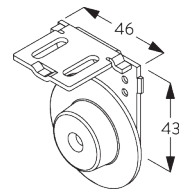

Bracket SG 10990: window rolling side of fabric or

Bracket SG 10992: room rolling side of fabric

Bracket SG 10987

SG 3033

Clamp

SG 3044

Clamp

SG 10534

Installation profile

SG 10539

Bracket

SG 10574
Bracket cover

SG 10575
Bracket cover

SG 10987
Bracket

SG 10990
Bracket

SG 10992
Bracket

D. RECESS FITTING

Brackets

Bracket SG 10989: window rolling side of fabric or
Bracket SG 10991: room rolling side of fabric

Bracket SG 10987

Installation profile SG 10534 and clamps SG 3033 or SG 3044

Bracket SG 10989: window rolling side of fabric or
Bracket SG 10991: room rolling side of fabric