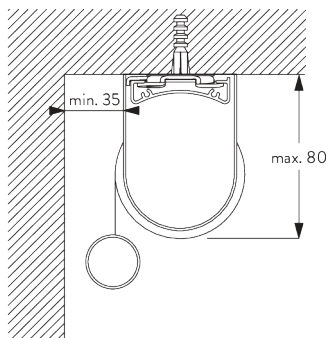

2 m

30 cm

3 m

6 m²

2.2 kg

Recommended width /
height ratio
max. 1:3

B. PROFILE

Profile information

C. HOW TO MEASURE

incl. bracket covers

A: System width
B: System height
C: Light gap left side: 15 mm
D: Light gap right side: 15 mm

Note:
All measurements include 2 mm for bracket cover per side!

FITTING

A. FITTING INFORMATION

For detailed fitting information, visit the Silent Gliss website.

Fixing points

Brackets (wall / ceiling)

Installation profile SG 10534 (wall / ceiling)

B. CEILING FITTING

Brackets

Bracket SG 10989: window rolling side of fabric or
Bracket SG 10991: room rolling side of fabric

Bracket SG 10987

Installation profile SG 10534 and clamps SG 3033 or SG 3044

Bracket SG 10989: window rolling side of fabric or
Bracket SG 10991: room rolling side of fabric

Bracket SG 10987

Installation profile SG 10534 and click bracket SG 10539