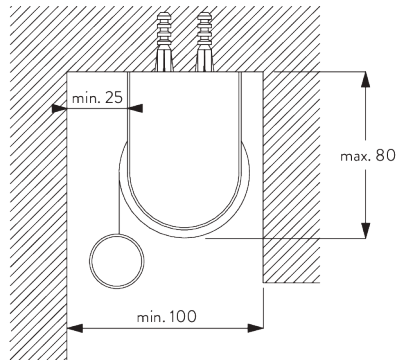

Installation profile

SG 10539

Bracket

SG 10574
Bracket cover

SG 10575
Bracket cover

SG 10987
Bracket

SG 10990
Bracket

SG 10992
Bracket

D. RECESS FITTING

Brackets

Bracket SG 10989: window rolling side of fabric or
Bracket SG 10991: room rolling side of fabric

Bracket SG 10987

Installation profile SG 10534 and clamps SG 3033 or SG 3044

Bracket SG 10989: window rolling side of fabric or
Bracket SG 10991: room rolling side of fabric