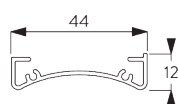

Bracket SG 10987

Installation profile SG 10534 and clamps SG 3033 or SG 3044

Bracket SG 10990: window rolling side of fabric or

Bracket SG 10992: room rolling side of fabric

Bracket SG 10987

Installation profile SG 10534 and click bracket SG 10539

Bracket SG 10990: window rolling side of fabric or

Bracket SG 10992: room rolling side of fabric

Bracket SG 10987

SG 3033

Clamp

SG 3044

Clamp

SG 10534