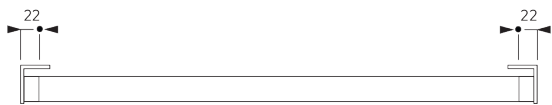

SG 4227
Tube ø 32 mm

SG 10872
Bottom bar

SG 10534
Installation profile

```
<link href="moz-extension://b4f855fb-bf5a-426f-bf38-a92690296a64/skin/s3gt_tooltip_mini.css" rel="stylesheet" type="text/css" /><style media="print" type="text/css">#s3gt_translate_tooltip_mini { display: none ! important; }</style>
```

C. HOW TO MEASURE

incl. bracket covers

A: System width
B: System height
C: Light gap left side: 15 mm
D: Light gap right side: 15 mm

Note:
All measurements include 2 mm for bracket cover per side!

FITTING

A. FITTING INFORMATION

For detailed fitting information, visit the Silent Gliss website.

Fixing points

Brackets (wall / ceiling)

Installation profile SG 10534 (wall / ceiling)

B. CEILING FITTING

Brackets

Bracket SG 10989: window rolling side of fabric or
Bracket SG 10991: room rolling side of fabric