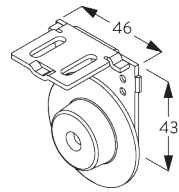

SG 10987
Bracket