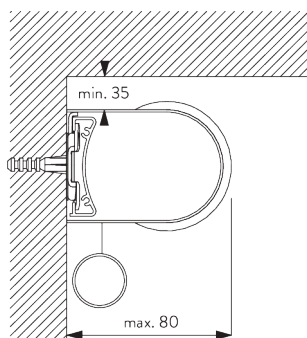

Bracket SG 10989: window rolling side of fabric or
Bracket SG 10991: room rolling side of fabric

Bracket SG 10987

SG 3033
Clamp

SG 3044
Clamp

SG 10534
Installation profile

SG 10539
Bracket

SG 10574
Bracket cover

SG 10575
Bracket cover

SG 10987
Bracket

SG 10989
Bracket

SG 10991
Bracket

C. WALL FITTING

Brackets

Bracket SG 10990: window rolling side of fabric or

Bracket SG 10992: room rolling side of fabric

Bracket SG 10987

Installation profile SG 10534 and clamps SG 3033 or SG 3044

Bracket SG 10990: window rolling side of fabric or

Bracket SG 10992: room rolling side of fabric

Bracket SG 10987

Installation profile SG 10534 and click bracket SG 10539