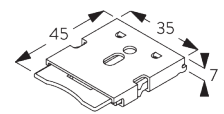

D. RECESS FITTING

Brackets

Bracket SG 10989: window rolling side of fabric or
Bracket SG 10991: room rolling side of fabric

Bracket SG 10987

Installation profile SG 10534 and clamps SG 3033 or SG 3044

Bracket SG 10989: window rolling side of fabric or
Bracket SG 10991: room rolling side of fabric

Bracket SG 10987

Installation profile SG 10534 and click bracket SG 10539

Bracket SG 10989: window rolling side of fabric or
Bracket SG 10991: room rolling side of fabric

Bracket SG 10987

SG 3033
Clamp

SG 3044
Clamp

SG 10534
Installation profile

SG 10539
Bracket

SG 10574
Bracket cover

SG 10575
Bracket cover

SG 10987
Bracket

SG 10989
Bracket

SG 10991
Bracket

SYSTEM OPTIONS