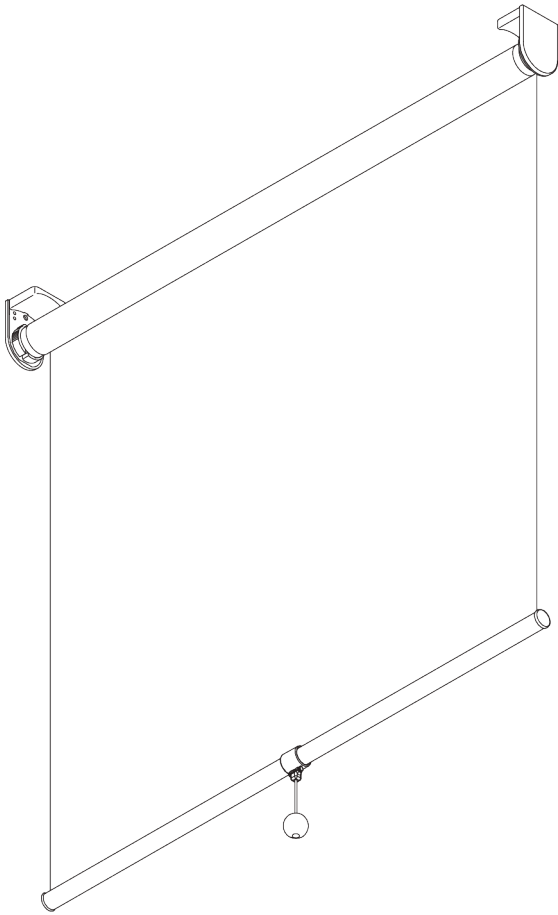

SG 4900

PRODUCT INFORMATION

- **Operation:** spring
- **Range:** S - M
- **Fitting:** ceiling, wall, recess
- **Colours:** white RAL 9016, special colours possible
- **Fabrics:** refer to Silent Gliss fabric collection

Features:

- Speed controller for controlled ascent
- Stop clutch mechanism to stop at any position
- Click-in brackets
- Installation profile
- End stop controlle

SYSTEM SPECIFICATIONS

A. SYSTEM DIMENSIONS

2 m

30 cm

3 m

6 m²

2.2 kg

Recommended width /
height ratio
max. 1:3

B. PROFILE

Profile information