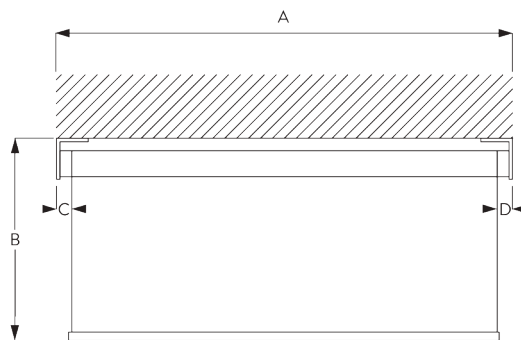

2 m

30 cm

3 m

6 m²

2.2 kg

Recommended width /
height ratio
max. 1:3

B. PROFILE

Profile information

SG 4227
Tube ø 32 mm

SG 10872
Bottom bar

SG 10534
Installation profile

```
<link href="moz-extension://b4f855fb-bf5a-426f-bf38-a92690296a64/skin/s3gt_tooltip_mini.css" rel="stylesheet" type="text/css" /><style media="print" type="text/css">#s3gt_translate_tooltip_mini { display: none ! important; }</style>
```

C. HOW TO MEASURE

incl. bracket covers

A: System width
B: System height
C: Light gap left side: 15 mm
D: Light gap right side: 15 mm

Note:
All measurements include 2 mm for bracket cover per side!

FITTING