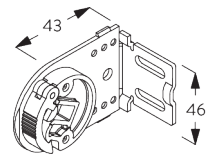

Installation profile

SG 10539

Bracket

SG 10574
Bracket cover

SG 10575
Bracket cover

SG 10987
Bracket

SG 10990
Bracket

SG 10992
Bracket

D. RECESS FITTING

Brackets

Bracket SG 10989: window rolling side of fabric or
Bracket SG 10991: room rolling side of fabric

Bracket SG 10987

Installation profile SG 10534 and clamps SG 3033 or SG 3044

Bracket SG 10989: window rolling side of fabric or
Bracket SG 10991: room rolling side of fabric