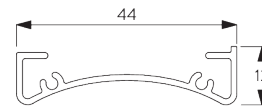

2 m

30 cm

3 m

6 m²

2.2 kg

Recommended width /
height ratio
max. 1:3

B. PROFILE

Profile information

SG 4227
Tube ø 32 mm

SG 10872
Bottom bar

SG 10534
Installation profile

```
<link href="moz-extension://b4f855fb-bf5a-426f-bf38-a92690296a64/skin/s3gt_tooltip_mini.css" rel="stylesheet" type="text/css" /><style media="print" type="text/css">#s3gt_translate_tooltip_mini { display: none ! important; }</style>
```

C. HOW TO MEASURE

incl. bracket covers

A: System width
B: System height
C: Light gap left side: 15 mm
D: Light gap right side: 15 mm

Note:
All measurements include 2 mm for bracket cover per side!

FITTING