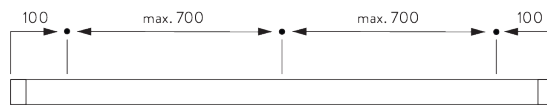

Installation profile SG 10534 (wall / ceiling)