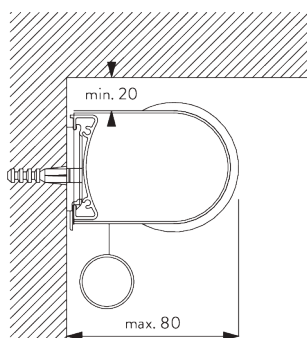

Bracket SG 10987

Installation profile SG 10534 and clamps SG 3033 or SG 3044

Bracket SG 10990: window rolling side of fabric or

Bracket SG 10992: room rolling side of fabric

Bracket SG 10987

Installation profile SG 10534 and click bracket SG 10539