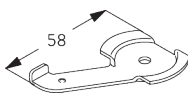

D. RECESS FITTING

Brackets

Bracket SG 10989: window rolling side of fabric or
Bracket SG 10991: room rolling side of fabric

Bracket SG 10987

Installation profile SG 10534 and clamps SG 3033 or SG 3044

Bracket SG 10989: window rolling side of fabric or
Bracket SG 10991: room rolling side of fabric

Bracket SG 10987

Installation profile SG 10534 and click bracket SG 10539

Bracket SG 10989: window rolling side of fabric or
Bracket SG 10991: room rolling side of fabric

Bracket SG 10987

SG 3033
Clamp

SG 3044
Clamp

SG 10534
Installation profile

SG 10539
Bracket

SG 10574
Bracket cover

SG 10575
Bracket cover

SG 10987
Bracket

SG 10989
Bracket

SG 10991
Bracket

SYSTEM OPTIONS