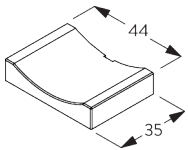

D. RECESS FITTING

Brackets

Bracket SG 10989: window rolling side of fabric or
Bracket SG 10991: room rolling side of fabric

Bracket SG 10987

Installation profile SG 10534 and clamps SG 3033 or SG 3044

Bracket SG 10989: window rolling side of fabric or
Bracket SG 10991: room rolling side of fabric

Bracket SG 10987

Installation profile SG 10534 and click bracket SG 10539

Bracket SG 10989: window rolling side of fabric or
Bracket SG 10991: room rolling side of fabric

Bracket SG 10987

SG 3033
Clamp

SG 3044
Clamp

SG 10534
Installation profile

SG 10539
Bracket

SG 10574
Bracket cover

SG 10575
Bracket cover

SG 10987
Bracket

SG 10989
Bracket

SG 10991
Bracket

SYSTEM OPTIONS