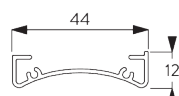

Bracket SG 10987

Installation profile SG 10534 and click bracket SG 10539

Bracket SG 10989: window rolling side of fabric or
Bracket SG 10991: room rolling side of fabric

Bracket SG 10987

SG 3033
Clamp

SG 3044
Clamp