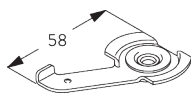

Installation profile

SG 10539

Bracket

SG 10574
Bracket cover

SG 10575
Bracket cover

SG 10987
Bracket

SG 10990
Bracket

SG 10992
Bracket

D. RECESS FITTING

Brackets

Bracket SG 10989: window rolling side of fabric or
Bracket SG 10991: room rolling side of fabric

Bracket SG 10987

Installation profile SG 10534 and clamps SG 3033 or SG 3044

Bracket SG 10989: window rolling side of fabric or
Bracket SG 10991: room rolling side of fabric

Bracket SG 10987

Installation profile SG 10534 and click bracket SG 10539

Bracket SG 10989: window rolling side of fabric or
Bracket SG 10991: room rolling side of fabric

Bracket SG 10987

SG 3033
Clamp

SG 3044
Clamp