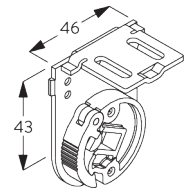

SG 10989
Bracket