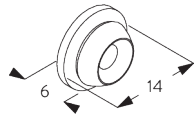

A. SYSTEM DIMENSIONS

10 kg
(Total picture weight)

B. PROFILE

Profile and bending information

SG 1080p
Profile

C. HOW TO MEASURE

A: System width

FITTING

A. FITTING INFORMATION

For detailed fitting information, visit the Silent Gliss website.

Fixing Points

B. WALL FITTING

Bracket SG 3606

SG 3606

Clip

C. HANGING UP OF PICTURE

Set SG 3665

Click-in hooks SG 3663

Parts:

- SG 3634 Height adjuster
- SG 3637 Cord \varnothing 1.5 mm
- SG 3663 Hook

Picture height is adjusted by turning plastic screw.

PARTS

A. STANDARD PARTS

SG 1080p