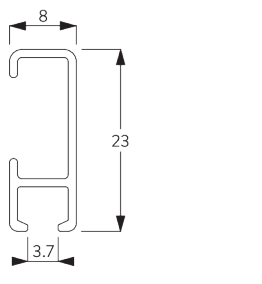

SG 3600

PRODUCT INFORMATION

- **Operation:** hand
- **Fitting:** wall
- **Colours:** white RAL 9016 or anodised aluminum, special colours possible

Features:

- Picture hanging system
- Adjustable height

SYSTEM SPECIFICATIONS

A. SYSTEM DIMENSIONS

10 kg
(Total picture weight)

B. PROFILE

Profile and bending information

SG 1080p
Profile

C. HOW TO MEASURE

A: System width

FITTING

A. FITTING INFORMATION

For detailed fitting information, visit the Silent Gliss website.

Fixing Points

B. WALL FITTING

Bracket SG 3606

SG 3606

Clip

C. HANGING UP OF PICTURE

Set SG 3665

Click-in hooks SG 3663

Parts:

- SG 3634 Height adjuster
- SG 3637 Cord \varnothing 1.5 mm
- SG 3663 Hook

Picture height is adjusted by turning plastic screw.

PARTS

A. STANDARD PARTS

SG 1080p