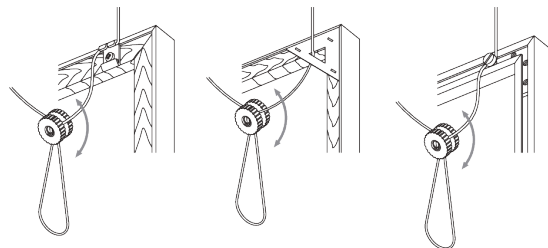

SG 3600

PRODUCT INFORMATION

- **Operation:** hand
- **Fitting:** wall
- **Colours:** white RAL 9016 or anodised aluminum, special colours possible

Features:

- Picture hanging system
- Adjustable height

SYSTEM SPECIFICATIONS

A. SYSTEM DIMENSIONS

10 kg
(Total picture weight)

B. PROFILE

Profile and bending information

SG 1080p
Profile

C. HOW TO MEASURE

A: System width

FITTING

A. FITTING INFORMATION

For detailed fitting information, visit the Silent Gliss website.

Fixing Points

B. WALL FITTING

Bracket SG 3606

SG 3606

Clip

C. HANGING UP OF PICTURE

Set SG 3665

Click-in hooks SG 3663

Parts:

- SG 3634 Height adjuster
- SG 3637 Cord \varnothing 1.5 mm
- SG 3663 Hook

Picture height is adjusted by turning plastic screw.

PARTS

A. STANDARD PARTS

SG 1080p