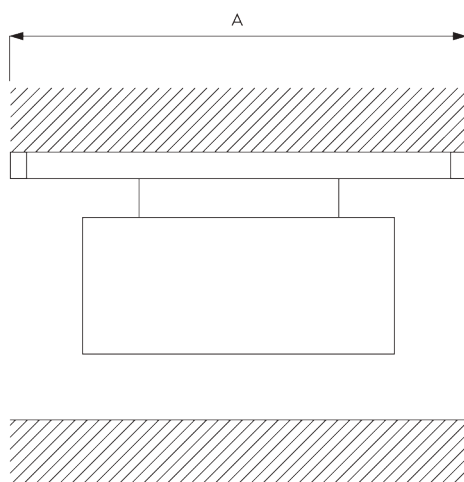

SG 3600

PRODUCT INFORMATION

- **Operation:** hand
- **Fitting:** wall
- **Colours:** white RAL 9016 or anodised aluminum, special colours possible

Features:

- Picture hanging system
- Adjustable height

SYSTEM SPECIFICATIONS

A. SYSTEM DIMENSIONS

10 kg
(Total picture weight)

B. PROFILE

Profile and bending information

SG 1080p
Profile

C. HOW TO MEASURE

A: System width

FITTING

A. FITTING INFORMATION

For detailed fitting information, visit the Silent Gliss website.

Fixing Points

B. WALL FITTING

Bracket SG 3606

SG 3606

Clip

C. HANGING UP OF PICTURE

Set SG 3665

Click-in hooks SG 3663

Parts:

- SG 3634 Height adjuster
- SG 3637 Cord \varnothing 1.5 mm
- SG 3663 Hook

Picture height is adjusted by turning plastic screw.

PARTS

A. STANDARD PARTS

SG 1080p