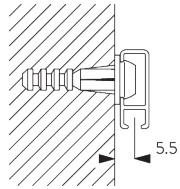

SG 3600

PRODUCT INFORMATION

- **Operation:** hand
- **Fitting:** wall
- **Colours:** white RAL 9016 or anodised aluminum, special colours possible

Features:

- Picture hanging system
- Adjustable height

SYSTEM SPECIFICATIONS

A. SYSTEM DIMENSIONS

10 kg
(Total picture weight)

B. PROFILE

Profile and bending information

SG 1080p
Profile

C. HOW TO MEASURE

A: System width

FITTING

A. FITTING INFORMATION

For detailed fitting information, visit the Silent Gliss website.

Fixing Points

B. WALL FITTING

Bracket SG 3606

SG 3606

Clip

C. HANGING UP OF PICTURE

Set SG 3665

Click-in hooks SG 3663

Parts:

- SG 3634 Height adjuster
- SG 3637 Cord \varnothing 1.5 mm
- SG 3663 Hook

Picture height is adjusted by turning plastic screw.

PARTS

A. STANDARD PARTS

SG 1080p