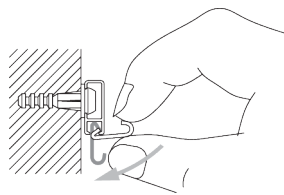

SG 3600

PRODUCT INFORMATION

- **Operation:** hand
- **Fitting:** wall
- **Colours:** white RAL 9016 or anodised aluminum, special colours possible

Features:

- Picture hanging system
- Adjustable height

SYSTEM SPECIFICATIONS

A. SYSTEM DIMENSIONS

10 kg
(Total picture weight)

B. PROFILE

Profile and bending information

SG 1080p
Profile

C. HOW TO MEASURE

A: System width

FITTING

A. FITTING INFORMATION

For detailed fitting information, visit the Silent Gliss website.

Fixing Points

B. WALL FITTING

Bracket SG 3606

SG 3606

Clip

C. HANGING UP OF PICTURE

Set SG 3665

Click-in hooks SG 3663

Parts:

- SG 3634 Height adjuster
- SG 3637 Cord \varnothing 1.5 mm
- SG 3663 Hook

Picture height is adjusted by turning plastic screw.

PARTS

A. STANDARD PARTS

SG 1080p