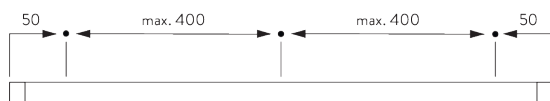

SG 3600

PRODUCT INFORMATION

- **Operation:** hand
- **Fitting:** wall
- **Colours:** white RAL 9016 or anodised aluminum, special colours possible

Features:

- Picture hanging system
- Adjustable height

SYSTEM SPECIFICATIONS

A. SYSTEM DIMENSIONS

10 kg
(Total picture weight)

B. PROFILE

Profile and bending information

SG 1080p
Profile

C. HOW TO MEASURE

A: System width

FITTING

A. FITTING INFORMATION

For detailed fitting information, visit the Silent Gliss website.

Fixing Points

B. WALL FITTING

Bracket SG 3606

SG 3606

Clip

C. HANGING UP OF PICTURE