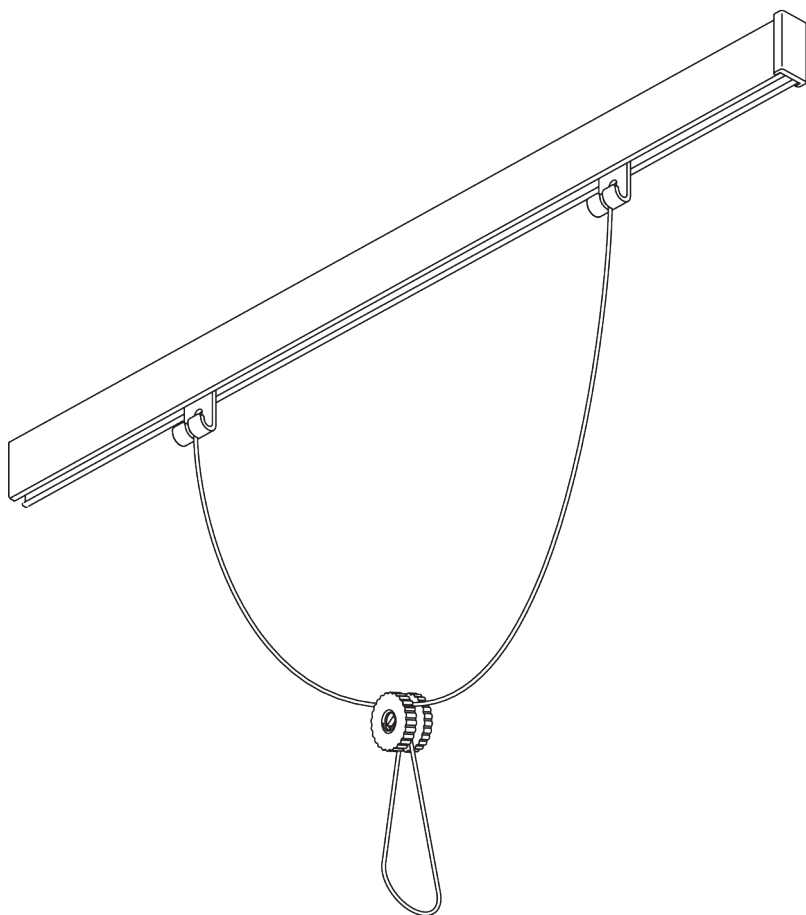

SG 3600

PRODUCT INFORMATION

- **Operation:** hand
- **Fitting:** wall
- **Colours:** white RAL 9016 or anodised aluminum, special colours possible

Features:

- Picture hanging system
- Adjustable height

SYSTEM SPECIFICATIONS

A. SYSTEM DIMENSIONS

10 kg
(Total picture weight)

B. PROFILE

Profile and bending information

SG 1080p
Profile

C. HOW TO MEASURE

A: System width

FITTING

A. FITTING INFORMATION

For detailed fitting information, visit the Silent Gliss website.

Fixing Points

B. WALL FITTING

Bracket SG 3606

SG 3606

Clip

C. HANGING UP OF PICTURE

Set SG 3665

Click-in hooks SG 3663

Parts:

- SG 3634 Height adjuster
- SG 3637 Cord \varnothing 1.5 mm
- SG 3663 Hook

Picture height is adjusted by turning plastic screw.

PARTS

A. STANDARD PARTS

SG 1080p