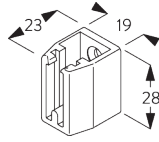

SG 11154
Universal Smart Fix 120 mm

SG 11155
Universal Smart Fix 150 mm

SG 11156
Universal Smart Fix 200 mm

**Universal brackets
SG 3630, SG 3655,
SG 3660**

Bracket	X mm
SG 3630	33
SG 3655	48
SG 3660	63

SG 3630
Bracket 35 mm

SG 3655
Bracket 50 mm

SG 3660
Bracket 65 mm

**D. SUSPENDED
FITTING**

**Hanger SG 3639 /
SG 3610 & wall
support SG 3602**

SG 3602
Wall support

SG 3639
Hanger

SG 3610
Hanger

PARTS

A. STANDARD PARTS

	SG 1080p Profile
	SG 3070 End stop
	SG 3085 Spring stop
	SG 3533 Glider
	SG 3603 Bracket
	SG 3605 End cover

B. OPTIONAL PARTS

	SG 3534 Glider 3533 on strip
	SG 3555 Hook
	SG 3582 Hook
	SG 3602 Wall support
	SG 3604 Corner connector
	SG 3610 Hanger
	SG 3618 Wall bracket
	SG 3620 Connection bridge
	SG 3630 Bracket 35 mm
	SG 3639 Hanger
	SG 3655 Bracket 50 mm
	SG 3660 Bracket 65 mm
	SG 10277 Pan head screw M4x12
	SG 10430 Draw rod 50 cm