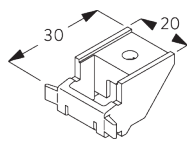

B. CEILING FITTING

Bracket SG 3603

SG 3603
Bracket

C. WALL FITTING

Smart Fix

Smart Fix SG 11200 - SG 11205 and bracket SG 3603:
Screw SG 10492 (M4x8) needed.

Square Smart Fix SG 11210 - SG 11215 and bracket SG 3603:
Screw SG 10492 (M4x8) needed.

Universal Smart Fix SG 11154 - SG 11156 and bracket SG 3603:
Screw SG 10277 (M4x12) needed.

Smart Fix	X mm
SG 11200 / SG 11210	70
SG 11201 / SG 11211	90
SG 11202 / SG 11212	110
SG 11203 / SG 11213	130
SG 11204 / SG 11214	160
SG 11205 / SG 11215	210
SG 11154	120-148
SG 11155	150-178
SG 11156	200-228