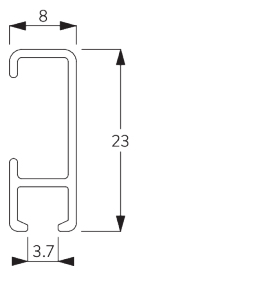

SG 1080

PRODUCT INFORMATION

- **Operation:** hand
- **Range:** S
- **Fitting:** ceiling, wall, suspended
- **Colours:** white RAL 9016, black RAL 9005 or anodised aluminum, special colours possible
- **Fabrics:** refer to Silent Gliss fabric collection

Features:

- Bendable

SYSTEM SPECIFICATIONS

A. PROFILE

Profile and bending information

SG 1080p

Profile

Radius:
✓ 6 cm, 10 cm, >30 cm

B. HOW TO MEASURE

A: System width

B: System height

C: Distance between floor and fabric

FITTING

A. FITTING INFORMATION

Fixing points

For detailed fitting information, visit the [Silent Gliss website](#).

B. CEILING FITTING

Bracket SG 3603

SG 3603
Bracket

C. WALL FITTING

Smart Fix

Smart Fix SG 11200 - SG 11205 and bracket SG 3603:
Screw SG 10492 (M4x8) needed.

Square Smart Fix SG 11210 - SG 11215 and bracket SG 3603:
Screw SG 10492 (M4x8) needed.