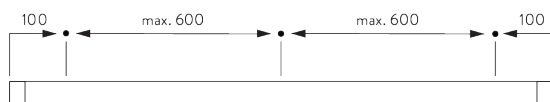

Features:

- Bendable

SYSTEM SPECIFICATIONS

A. PROFILE

Profile and bending information

SG 1080p

Profile

Radius:
✓ 6 cm, 10 cm, >30 cm

B. HOW TO MEASURE

A: System width

B: System height

C: Distance between floor and fabric

FITTING

A. FITTING INFORMATION

Fixing points

For detailed fitting information, visit the [Silent Gliss website](#).

B. CEILING FITTING

Bracket SG 3603

SG 3603
Bracket

C. WALL FITTING

Smart Fix

Smart Fix SG 11200 - SG 11205 and bracket SG 3603:
Screw SG 10492 (M4x8) needed.

Square Smart Fix SG 11210 - SG 11215 and bracket SG 3603:
Screw SG 10492 (M4x8) needed.