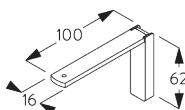

B. CEILING FITTING

Bracket SG 3603

SG 3603
Bracket

C. WALL FITTING

Smart Fix

Smart Fix SG 11200 - SG 11205 and bracket SG 3603:
Screw SG 10492 (M4x8) needed.

Square Smart Fix SG 11210 - SG 11215 and bracket SG 3603:
Screw SG 10492 (M4x8) needed.

Universal Smart Fix SG 11154 - SG 11156 and bracket SG 3603:
Screw SG 10277 (M4x12) needed.

Smart Fix	X mm
SG 11200 / SG 11210	70
SG 11201 / SG 11211	90
SG 11202 / SG 11212	110
SG 11203 / SG 11213	130
SG 11204 / SG 11214	160
SG 11205 / SG 11215	210
SG 11154	120-148
SG 11155	150-178
SG 11156	200-228

SG 3603
Bracket

SG 10492
Pan head screw M4x8

SG 10277
Pan head screw M4x12

SG 11200
Smart Fix 60 mm

SG 11201
Smart Fix 80 mm

SG 11202
Smart Fix 100 mm

SG 11203
Smart Fix 120 mm

SG 11204
Smart Fix 150 mm

SG 11205
Smart Fix 200 mm

SG 11210
Square Smart Fix 60 mm

SG 11211
Square Smart Fix 80 mm

SG 11212
Square Smart Fix 100 mm

SG 11213
Square Smart Fix 120 mm

SG 11214
Square Smart Fix 150 mm

SG 11215
Square Smart Fix 200 mm