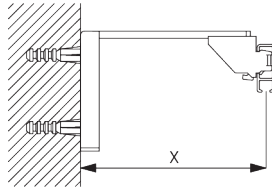

B. CEILING FITTING

Bracket SG 3603

SG 3603
Bracket

C. WALL FITTING

Smart Fix

Smart Fix SG 11200 - SG 11205 and bracket SG 3603:
Screw SG 10492 (M4x8) needed.

Square Smart Fix SG 11210 - SG 11215 and bracket SG 3603:
Screw SG 10492 (M4x8) needed.