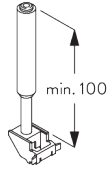

SG 3655
Bracket 50 mm

SG 3660
Bracket 65 mm

**D. SUSPENDED
FITTING**

**Hanger SG 3639 /
SG 3610 & wall
support SG 3602**

SG 3602
Wall support

SG 3639
Hanger

SG 3610
Hanger

PARTS

A. STANDARD PARTS

	SG 1080p Profile
	SG 3070 End stop
	SG 3085 Spring stop
	SG 3533 Glider
	SG 3603 Bracket
	SG 3605 End cover

B. OPTIONAL PARTS

	SG 3534 Glider 3533 on strip
	SG 3555 Hook
	SG 3582 Hook
	SG 3602 Wall support
	SG 3604 Corner connector
	SG 3610 Hanger
	SG 3618 Wall bracket
	SG 3620 Connection bridge
	SG 3630 Bracket 35 mm
	SG 3639 Hanger
	SG 3655 Bracket 50 mm
	SG 3660 Bracket 65 mm
	SG 10277 Pan head screw M4x12
	SG 10430 Draw rod 50 cm