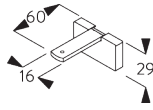

B. CEILING FITTING

Bracket SG 3603

SG 3603
Bracket

C. WALL FITTING

Smart Fix

Smart Fix SG 11200 - SG 11205 and bracket SG 3603:
Screw SG 10492 (M4x8) needed.

Square Smart Fix SG 11210 - SG 11215 and bracket SG 3603:
Screw SG 10492 (M4x8) needed.

Universal Smart Fix SG 11154 - SG 11156 and bracket SG 3603:
Screw SG 10277 (M4x12) needed.

Smart Fix	X mm
SG 11200 / SG 11210	70
SG 11201 / SG 11211	90
SG 11202 / SG 11212	110
SG 11203 / SG 11213	130
SG 11204 / SG 11214	160
SG 11205 / SG 11215	210
SG 11154	120-148
SG 11155	150-178
SG 11156	200-228

SG 3603
Bracket

SG 10492
Pan head screw M4x8

SG 10277
Pan head screw M4x12

SG 11200
Smart Fix 60 mm

SG 11201
Smart Fix 80 mm

SG 11202
Smart Fix 100 mm

SG 11203
Smart Fix 120 mm

SG 11204
Smart Fix 150 mm

SG 11205
Smart Fix 200 mm

SG 11210
Square Smart Fix 60 mm

SG 11211
Square Smart Fix 80 mm

SG 11212
Square Smart Fix 100 mm

SG 11213
Square Smart Fix 120 mm

SG 11214
Square Smart Fix 150 mm

SG 11215
Square Smart Fix 200 mm