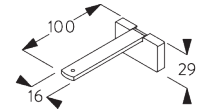

B. CEILING FITTING

Bracket SG 3603

SG 3603
Bracket

C. WALL FITTING

Smart Fix

Smart Fix SG 11200 - SG 11205 and bracket SG 3603:
Screw SG 10492 (M4x8) needed.

Square Smart Fix SG 11210 - SG 11215 and bracket SG 3603:
Screw SG 10492 (M4x8) needed.

Universal Smart Fix SG 11154 - SG 11156 and bracket SG 3603:
Screw SG 10277 (M4x12) needed.

Smart Fix	X mm
SG 11200 / SG 11210	70
SG 11201 / SG 11211	90
SG 11202 / SG 11212	110
SG 11203 / SG 11213	130
SG 11204 / SG 11214	160
SG 11205 / SG 11215	210
SG 11154	120-148
SG 11155	150-178
SG 11156	200-228

SG 3603
Bracket

SG 10492
Pan head screw M4x8

SG 10277
Pan head screw M4x12

SG 11200
Smart Fix 60 mm

SG 11201
Smart Fix 80 mm

SG 11202
Smart Fix 100 mm

SG 11203
Smart Fix 120 mm

SG 11204
Smart Fix 150 mm

SG 11205
Smart Fix 200 mm

SG 11210
Square Smart Fix 60 mm

SG 11211
Square Smart Fix 80 mm

SG 11212
Square Smart Fix 100 mm

SG 11213
Square Smart Fix 120 mm

SG 11214
Square Smart Fix 150 mm

SG 11215
Square Smart Fix 200 mm