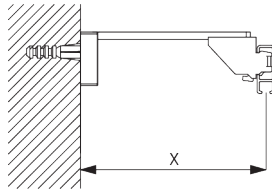

B. HOW TO MEASURE

A: System width

B: System height

C: Distance between floor and fabric

FITTING

A. FITTING INFORMATION

Fixing points

For detailed fitting information, visit the [Silent Gliss website](#).

B. CEILING FITTING

Bracket SG 3603

SG 3603
Bracket

C. WALL FITTING

Smart Fix

Smart Fix SG 11200 - SG 11205 and bracket SG 3603:
Screw SG 10492 (M4x8) needed.

Square Smart Fix SG 11210 - SG 11215 and bracket SG 3603:
Screw SG 10492 (M4x8) needed.