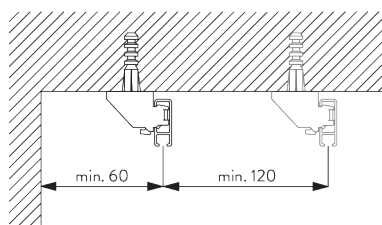

B. HOW TO MEASURE

A: System width

B: System height

C: Distance between floor and fabric

FITTING

A. FITTING INFORMATION

Fixing points

For detailed fitting information, visit the [Silent Gliss website](#).

B. CEILING FITTING

Bracket SG 3603

SG 3603
Bracket

C. WALL FITTING

Smart Fix

Smart Fix SG 11200 - SG 11205 and bracket SG 3603:
Screw SG 10492 (M4x8) needed.

Square Smart Fix SG 11210 - SG 11215 and bracket SG 3603:
Screw SG 10492 (M4x8) needed.