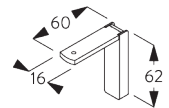

B. CEILING FITTING

Bracket SG 3603

SG 3603
Bracket

C. WALL FITTING

Smart Fix

Smart Fix SG 11200 - SG 11205 and bracket SG 3603:
Screw SG 10492 (M4x8) needed.

Square Smart Fix SG 11210 - SG 11215 and bracket SG 3603:
Screw SG 10492 (M4x8) needed.

Universal Smart Fix SG 11154 - SG 11156 and bracket SG 3603:
Screw SG 10277 (M4x12) needed.

Smart Fix	X mm
SG 11200 / SG 11210	70
SG 11201 / SG 11211	90
SG 11202 / SG 11212	110
SG 11203 / SG 11213	130
SG 11204 / SG 11214	160
SG 11205 / SG 11215	210
SG 11154	120-148
SG 11155	150-178
SG 11156	200-228

SG 3603
Bracket

SG 10492
Pan head screw M4x8

SG 10277
Pan head screw M4x12

SG 11200
Smart Fix 60 mm

SG 11201
Smart Fix 80 mm

SG 11202
Smart Fix 100 mm

SG 11203
Smart Fix 120 mm

SG 11204
Smart Fix 150 mm