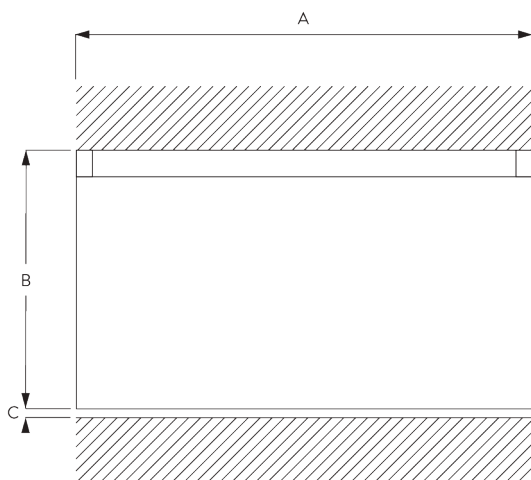

SG 1080

PRODUCT INFORMATION

- **Operation:** hand
- **Range:** S
- **Fitting:** ceiling, wall, suspended
- **Colours:** white RAL 9016, black RAL 9005 or anodised aluminum, special colours possible
- **Fabrics:** refer to Silent Gliss fabric collection

Features:

- Bendable

SYSTEM SPECIFICATIONS

A. PROFILE

Profile and bending information

SG 1080p

Profile

Radius:
✓ 6 cm, 10 cm, >30 cm

B. HOW TO MEASURE

A: System width

B: System height

C: Distance between floor and fabric

FITTING

A. FITTING INFORMATION

Fixing points

For detailed fitting information, visit the [Silent Gliss website](#).