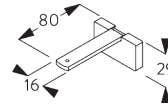

B. CEILING FITTING

Bracket SG 3603

SG 3603
Bracket

C. WALL FITTING

Smart Fix

Smart Fix SG 11200 - SG 11205 and bracket SG 3603:
Screw SG 10492 (M4x8) needed.

Square Smart Fix SG 11210 - SG 11215 and bracket SG 3603:
Screw SG 10492 (M4x8) needed.

Universal Smart Fix SG 11154 - SG 11156 and bracket SG 3603:
Screw SG 10277 (M4x12) needed.

Smart Fix	X mm
SG 11200 / SG 11210	70
SG 11201 / SG 11211	90
SG 11202 / SG 11212	110
SG 11203 / SG 11213	130
SG 11204 / SG 11214	160
SG 11205 / SG 11215	210
SG 11154	120-148
SG 11155	150-178
SG 11156	200-228

SG 3603
Bracket

SG 10492
Pan head screw M4x8

SG 10277
Pan head screw M4x12

SG 11200
Smart Fix 60 mm

SG 11201
Smart Fix 80 mm

SG 11202
Smart Fix 100 mm

SG 11203
Smart Fix 120 mm

SG 11204
Smart Fix 150 mm

SG 11205
Smart Fix 200 mm

SG 11210
Square Smart Fix 60 mm

SG 11211
Square Smart Fix 80 mm

SG 11212
Square Smart Fix 100 mm

SG 11213
Square Smart Fix 120 mm

SG 11214
Square Smart Fix 150 mm

SG 11215
Square Smart Fix 200 mm