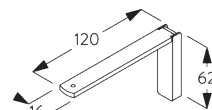

B. CEILING FITTING

Bracket SG 3603

SG 3603
Bracket

C. WALL FITTING

Smart Fix

Smart Fix SG 11200 - SG 11205 and bracket SG 3603:
Screw SG 10492 (M4x8) needed.

Square Smart Fix SG 11210 - SG 11215 and bracket SG 3603:
Screw SG 10492 (M4x8) needed.

Universal Smart Fix SG 11154 - SG 11156 and bracket SG 3603:
Screw SG 10277 (M4x12) needed.

Smart Fix	X mm
SG 11200 / SG 11210	70
SG 11201 / SG 11211	90
SG 11202 / SG 11212	110
SG 11203 / SG 11213	130
SG 11204 / SG 11214	160
SG 11205 / SG 11215	210
SG 11154	120-148
SG 11155	150-178
SG 11156	200-228

SG 3603
Bracket

SG 10492
Pan head screw M4x8

SG 10277
Pan head screw M4x12

SG 11200
Smart Fix 60 mm

SG 11201
Smart Fix 80 mm

SG 11202
Smart Fix 100 mm

SG 11203
Smart Fix 120 mm

SG 11204
Smart Fix 150 mm

SG 11205
Smart Fix 200 mm

SG 11210
Square Smart Fix 60 mm

SG 11211
Square Smart Fix 80 mm

SG 11212
Square Smart Fix 100 mm

SG 11213
Square Smart Fix 120 mm

SG 11214
Square Smart Fix 150 mm

SG 11215
Square Smart Fix 200 mm