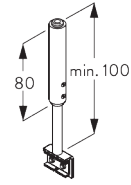

SG 3655
Bracket 50 mm

SG 3660
Bracket 65 mm

**D. SUSPENDED
FITTING**

**Hanger SG 3639 /
SG 3610 & wall
support SG 3602**

SG 3602
Wall support

SG 3639
Hanger

SG 3610
Hanger

PARTS

A. STANDARD PARTS

	SG 1080p Profile
	SG 3070 End stop
	SG 3085 Spring stop
	SG 3533 Glider
	SG 3603 Bracket
	SG 3605 End cover

B. OPTIONAL PARTS

	SG 3534 Glider 3533 on strip
	SG 3555 Hook
	SG 3582 Hook
	SG 3602 Wall support
	SG 3604 Corner connector
	SG 3610 Hanger
	SG 3618 Wall bracket
	SG 3620 Connection bridge
	SG 3630 Bracket 35 mm
	SG 3639 Hanger
	SG 3655 Bracket 50 mm
	SG 3660 Bracket 65 mm
	SG 10277 Pan head screw M4x12
	SG 10430 Draw rod 50 cm