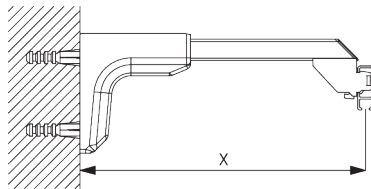

B. CEILING FITTING

Bracket SG 3603

SG 3603
Bracket

C. WALL FITTING

Smart Fix

Smart Fix SG 11200 - SG 11205 and bracket SG 3603:
Screw SG 10492 (M4x8) needed.

Square Smart Fix SG 11210 - SG 11215 and bracket SG 3603:
Screw SG 10492 (M4x8) needed.

Universal Smart Fix SG 11154 - SG 11156 and bracket SG 3603:
Screw SG 10277 (M4x12) needed.

Smart Fix	X mm
SG 11200 / SG 11210	70
SG 11201 / SG 11211	90
SG 11202 / SG 11212	110
SG 11203 / SG 11213	130
SG 11204 / SG 11214	160
SG 11205 / SG 11215	210
SG 11154	120-148
SG 11155	150-178
SG 11156	200-228