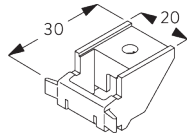

B. HOW TO MEASURE

A: System width

B: System height

C: Distance between floor and fabric

FITTING

A. FITTING INFORMATION

Fixing points

For detailed fitting information, visit the [Silent Gliss website](#).

B. CEILING FITTING

Bracket SG 3603

SG 3603
Bracket

C. WALL FITTING

Smart Fix

Smart Fix SG 11200 - SG 11205 and bracket SG 3603:
Screw SG 10492 (M4x8) needed.

Square Smart Fix SG 11210 - SG 11215 and bracket SG 3603:
Screw SG 10492 (M4x8) needed.