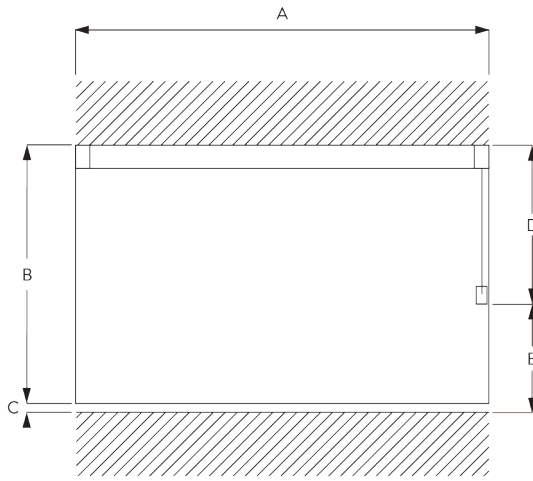

### Profile and bending information

**SG 3971**

Profile

Radius: >25 cm

**SG 10862**

Recess profile

Radius: 50 - 75 cm  
>75 cm on request

**C. HOW TO  
MEASURE**