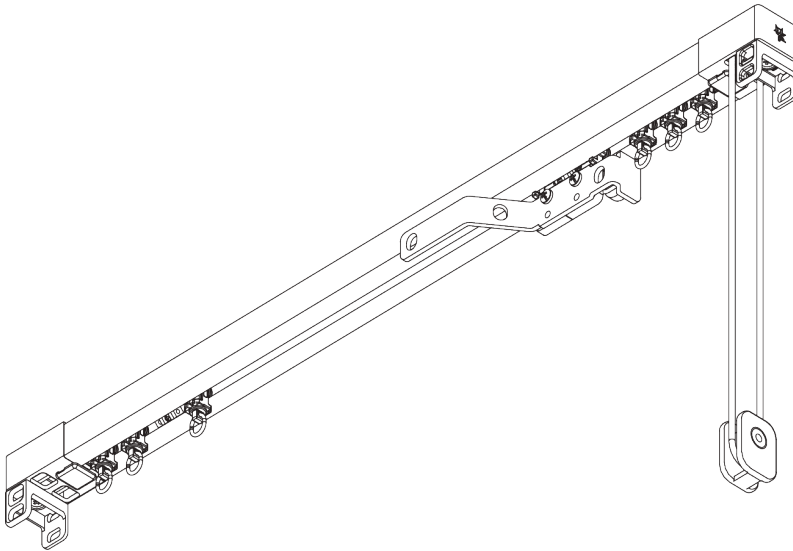

## PRODUCT INFORMATION

- **Operation:** cord
- **Range:** M - L
- **Fitting:** ceiling, wall, recess
- **Colours:** white RAL 9016 or anodised aluminum, special colours possible (recess profile only in white RAL 9016 or special color)
- **Fabrics:** refer to Silent Gliss fabric collection

### **Features:**

- 2-component (2C) roller technology
- Wave (2C)
- Bendable
- Bendable recess profile