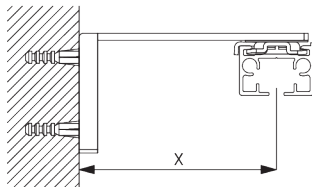

Smart Fix SG 11201 - SG 11205 and clamp SG 3004:

Screw SG 10074 (M4x8) needed.