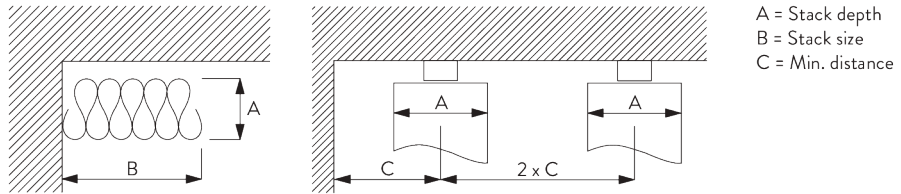

### Curtain components:

- SG 3582 Hook
- SG 6349 Wave curtain tape
- SG 6363 Wave top hemming tape
- SG 10075 Lead weight 50 gr/m
- SG 10076 Fabric weight

Wave stack depth - 2C roller cord (standard components)