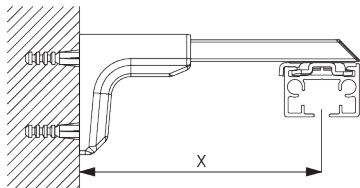

Universal Smart Fix SG 11154 - SG 11156 and clamp SG 3004:

Screw SG 11158 (M4x12) needed.