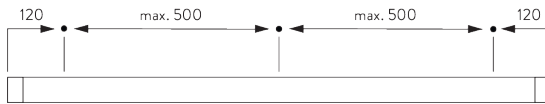

Fixing points