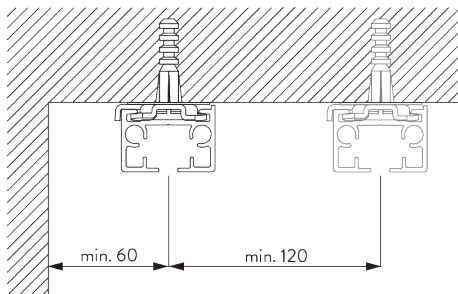

B. CEILING FITTING

Clamp SG 3004