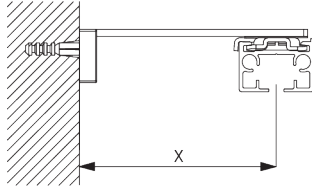

Square Smart Fix SG 11211 - SG 11215 and clamp SG 3004:

Screw SG 10074 (M4x8) needed.