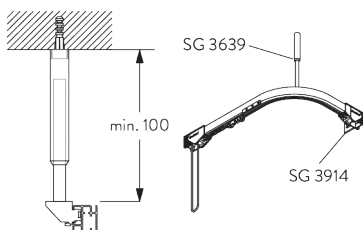

**C. SUSPENDED
FITTING**

Hanger SG 3639