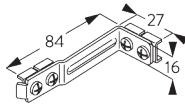

SG 3914
Return bracket