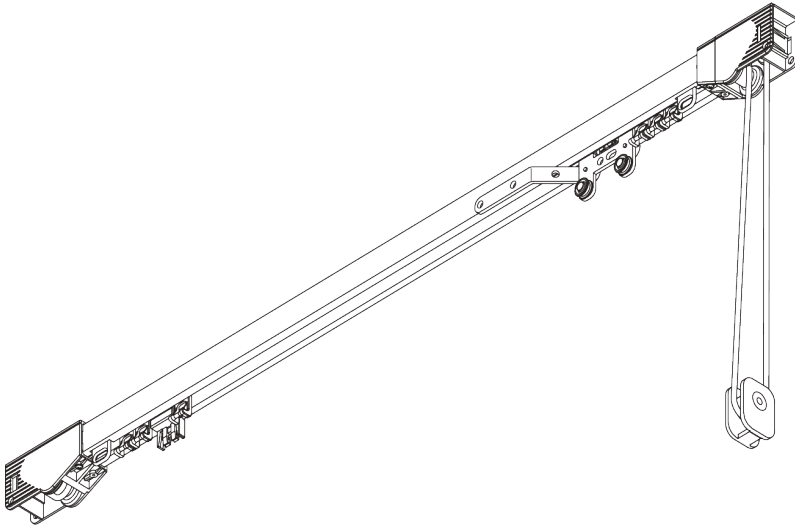

# SG 3900

---

## PRODUCT INFORMATION

- **Operation:** cord
- **Range:** M - L
- **Fitting:** ceiling, wall, suspended
- **Colours:** white RAL 9016 or anodised aluminum, special colours possible
- **Fabrics:** refer to Silent Gliss fabric collection

## A. SYSTEM DIMENSIONS

12 m

20 kg