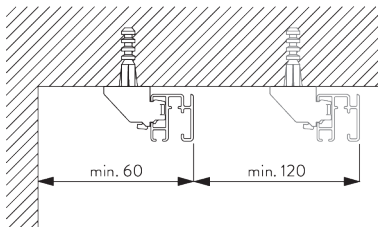

### Profile and bending information

SG 3982

Profile

Radius:  
✓ 15 cm, 20 cm, >30 cm

**C. HOW TO  
MEASURE**

- A: System width
- B: System height
- C: Distance between floor and fabric
- D: Cord height
- E: Safety Retainer SG 10731 min. 150 cm above floor

**FITTING**

**A. FITTING  
INFORMATION**

For detailed fitting information, visit the Silent Gliss website.

**Fixing points**

**B. CEILING FITTING**

**Bracket SG 3603**

**SG 3603**  
Bracket

**C. SUSPENDED  
FITTING**