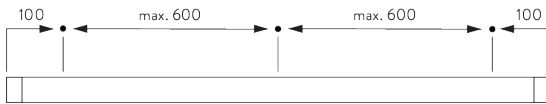

Fixing points