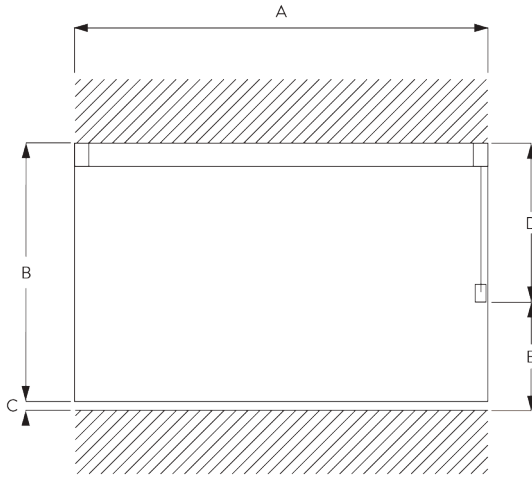

### Profile and bending information

SG 3982

Profile

Radius:  
✓ 15 cm, 20 cm, >30 cm

**C. HOW TO  
MEASURE**

- A: System width
- B: System height
- C: Distance between floor and fabric
- D: Cord height
- E: Safety Retainer SG 10731 min. 150 cm above floor