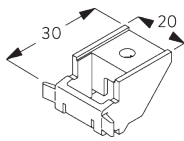

### Profile and bending information

SG 3982

Profile

Radius:  
✓ 15 cm, 20 cm, >30 cm

**C. HOW TO  
MEASURE**

- A: System width
- B: System height
- C: Distance between floor and fabric
- D: Cord height
- E: Safety Retainer SG 10731 min. 150 cm above floor

**FITTING**

**A. FITTING  
INFORMATION**

For detailed fitting information, visit the Silent Gliss website.

**Fixing points**

**B. CEILING FITTING**

**Bracket SG 3603**

**SG 3603**  
Bracket

**C. SUSPENDED  
FITTING**