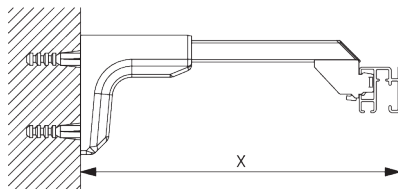

## D. WALL FITTING

### Smart Fix

**Smart Fix SG 11200 - SG 11205 and bracket SG 3603:**  
Screw SG 10492 (M4x8) needed.

**Square Smart Fix SG 11210 - SG 11215 and bracket SG 3603:**  
Screw SG 10492 (M4x8) needed.

**Universal Smart Fix SG 11154 - SG 11156 and bracket SG 3603:**  
Screw SG 10277 (M4x12) needed.