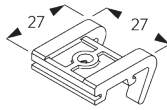

SG 3826
Bracket