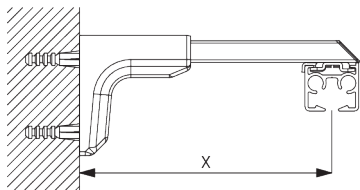

Universal Smart Fix SG 11154 - SG 11156 and clamp SG 3825:
Screw SG 11158 (M4x12) needed.