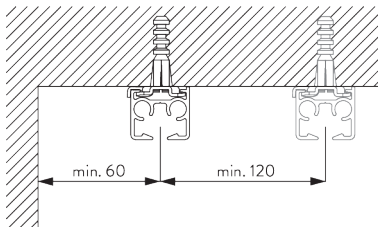

- A: System width
- B: System height
- C: Distance between floor and fabric
- D: Cord height
- E: Safety Retainer SG 10731 min. 150 cm above floor

**FITTING**

**A. FITTING  
INFORMATION**

For detailed fitting information, visit the Silent Gliss website.

**Fixing points**

**B. CEILING FITTING**

**Clamp SG 3825**

**SG 3825**  
Clamp

**Bracket SG 3826**

**SG 3826**  
Bracket

**Bracket SG 3832**

**SG 3832**  
Bracket