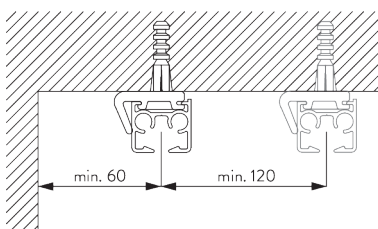

**Fixing points**

**B. CEILING FITTING**

**Clamp SG 3825**

**SG 3825**  
Clamp

**Bracket SG 3826**

**SG 3826**  
Bracket

**Bracket SG 3832**

**SG 3832**  
Bracket

**C. WALL FITTING**

**Smart Fix**

**Smart Fix SG 11200 - SG 11205 and bracket SG 3826:**  
Screw SG 10492 (M4x8) needed.

**Square Smart Fix SG 11210 - SG 11215 and bracket SG 3826:**  
Screw SG 10492 (M4x8) needed.