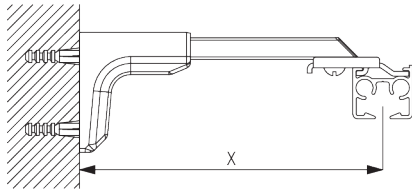

**C. WALL FITTING**

**Smart Fix**

**Smart Fix SG 11200 - SG 11205 and bracket SG 3826:**  
Screw SG 10492 (M4x8) needed.

**Square Smart Fix SG 11210 - SG 11215 and bracket SG 3826:**  
Screw SG 10492 (M4x8) needed.

**Universal Smart Fix SG 11154 - SG 11156 and bracket SG 3826:**  
Screw SG 10277 (M4x12) needed.

Smart Fix	X mm (SG 3826 / SG 3825)	X mm (SG 3832)
SG 11200 / SG 11210	52	70
SG 11201 / SG 11211	72	90
SG 11202 / SG 11212	92	110
SG 11203 / SG 11213	112	130
SG 11204 / SG 11214	142	160
SG 11205 / SG 11215	192	210
SG 11154	102-130	120-148
SG 11155	132-160	150-178
SG 11156	182-210	200-228

**Smart Fix SG 11200 - SG 11205 and bracket SG 3832:**  
Screw SG 10492 (M4x8) needed.

**Square Smart Fix SG 11210 - SG 11215 and bracket SG 3832:**  
Screw SG 10492 (M4x8) needed.

**Universal Smart Fix SG 11154 - SG 11156 and bracket SG 3832:**  
Screw SG 10407 (M4x10) needed.