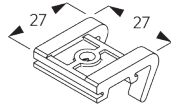

**Fixing points**

**B. CEILING FITTING**

**Clamp SG 3825**

**SG 3825**  
Clamp

**Bracket SG 3826**

**SG 3826**  
Bracket

**Bracket SG 3832**

**SG 3832**  
Bracket

**C. WALL FITTING**

**Smart Fix**

**Smart Fix SG 11200 - SG 11205 and bracket SG 3826:**  
Screw SG 10492 (M4x8) needed.

**Square Smart Fix SG 11210 - SG 11215 and bracket SG 3826:**  
Screw SG 10492 (M4x8) needed.