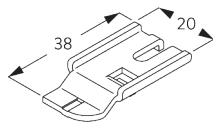

**Fixing points**

**B. CEILING FITTING**

**Clamp SG 3825**

**SG 3825**  
Clamp

**Bracket SG 3826**

**SG 3826**  
Bracket

**Bracket SG 3832**

**SG 3832**  
Bracket

**C. WALL FITTING**

**Smart Fix**

**Smart Fix SG 11200 - SG 11205 and bracket SG 3826:**  
Screw SG 10492 (M4x8) needed.

**Square Smart Fix SG 11210 - SG 11215 and bracket SG 3826:**  
Screw SG 10492 (M4x8) needed.