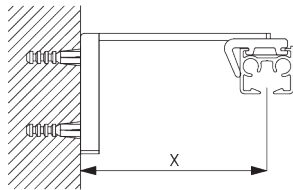

**Fixing points**

**B. CEILING FITTING**

**Clamp SG 3825**

**SG 3825**  
Clamp

**Bracket SG 3826**

**SG 3826**  
Bracket

**Bracket SG 3832**

**SG 3832**  
Bracket

**C. WALL FITTING**

**Smart Fix**

**Smart Fix SG 11200 - SG 11205 and bracket SG 3826:**  
Screw SG 10492 (M4x8) needed.

**Square Smart Fix SG 11210 - SG 11215 and bracket SG 3826:**  
Screw SG 10492 (M4x8) needed.