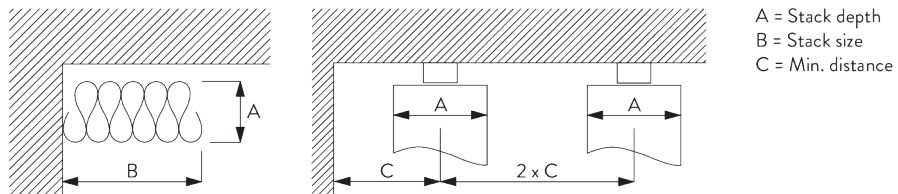

1. **Curtain components:**
2. SG 3582 Hook
   - SG 6349 Wave curtain tape
   - SG 6363 Wave top hemming tape
   - SG 10075 Lead weight 50 gr/m
   - SG 10076 Fabric weight

Wave stack depth - 2C glider cord (standard components)