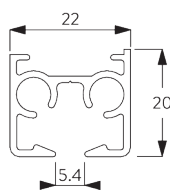

B. PROFILE

Profile and bending information

SG 11190

Profile

Radius:
>26 cm