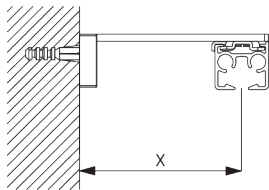

Square Smart Fix SG 11210 - SG 11215 and clamp SG 3825:
Screw SG 10074 (M4x8) needed.