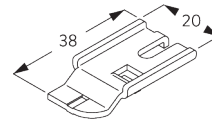

SG 3832
Bracket

SG 10074
Countersunk head screw
M4x8