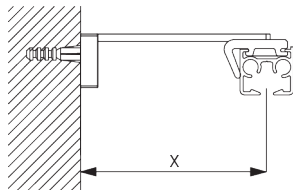

**Fixing points**

**B. CEILING FITTING**

**Clamp SG 3825**

**SG 3825**  
Clamp

**Bracket SG 3826**

**SG 3826**  
Bracket

**Bracket SG 3832**

**SG 3832**  
Bracket

**C. WALL FITTING**

**Smart Fix**

**Smart Fix SG 11200 - SG 11205 and bracket SG 3826:**  
Screw SG 10492 (M4x8) needed.

**Square Smart Fix SG 11210 - SG 11215 and bracket SG 3826:**  
Screw SG 10492 (M4x8) needed.