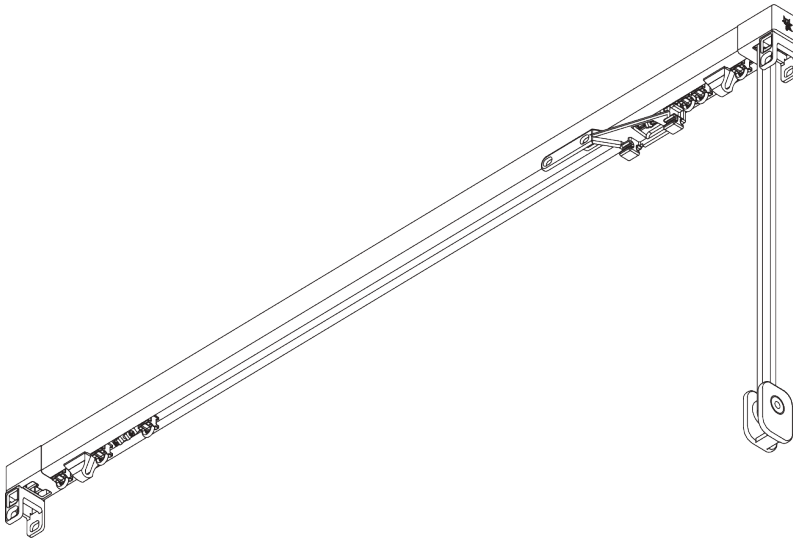

## PRODUCT INFORMATION

- **Operation:** cord
- **Range:** M - L
- **Fitting:** ceiling, wall, recess
- **Colours:** white RAL 9016, black RAL 9005 or anodised aluminum, special colours possible (recess profile only in white RAL 9016, black RAL 9005 or special color)
- **Fabrics:** refer to Silent Gliss fabric collection

### **Features:**

- 2-component (2C) glider technology
- Wave (2C)
- Bendable
- Bendable recess profile