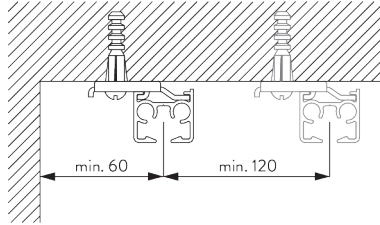

**Fixing points**

**B. CEILING FITTING**

**Clamp SG 3825**

**SG 3825**  
Clamp

**Bracket SG 3826**

**SG 3826**  
Bracket

**Bracket SG 3832**

**SG 3832**  
Bracket

**C. WALL FITTING**

**Smart Fix**

**Smart Fix SG 11200 - SG 11205 and bracket SG 3826:**  
Screw SG 10492 (M4x8) needed.

**Square Smart Fix SG 11210 - SG 11215 and bracket SG 3826:**  
Screw SG 10492 (M4x8) needed.