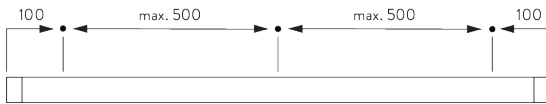

Fixing points