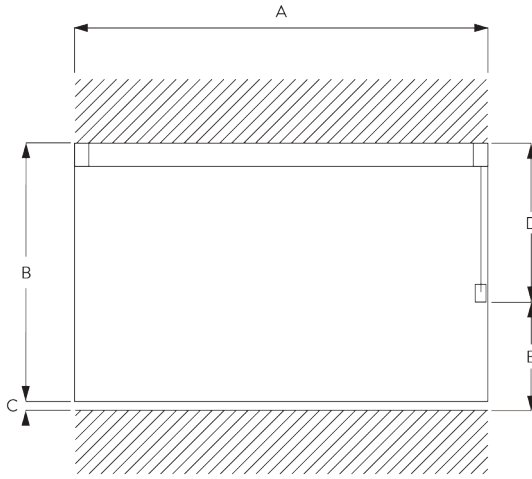

### Profile and bending information

SG 11190

Profile

Radius:  
>26 cm

SG 11230

Recess profile

Radius:  
50 - 75 cm  
>75 cm on request

**C. HOW TO  
MEASURE**