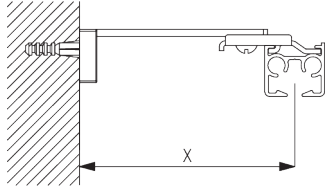

Square Smart Fix SG 11210 - SG 11215 and bracket SG 3832:
Screw SG 10492 (M4x8) needed.