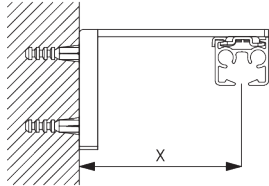

Smart Fix SG 11200 - SG 11205 and clamp SG 3825:
Screw SG 10074 (M4x8) needed.