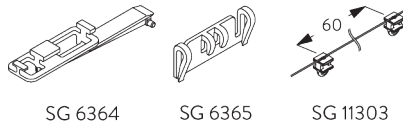

1. **Optional components:**
2. SG 6364 Wave extension
   - SG 6365 Wave hanger
   - SG 11303 Wave 2C glider Cord 60 mm