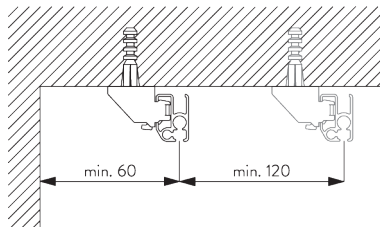

(kg max.)

B. PROFILE

Profile and bending information

SG 1082

Profile

Radius:
✓ 10 cm, 20 cm, >30 cm

**C. HOW TO
MEASURE**

- A: System width
- B: System height
- C: Distance between floor and fabric
- D: Cord height
- E: Safety Retainer SG 10731 min. 150 cm above floor

FITTING

**A. FITTING
INFORMATION**

For detailed fitting information, visit the Silent Gliss website.

Fixing points

B. CEILING FITTING

Bracket SG 3603

SG 3603
Bracket

C. WALL FITTING

Smart Fix

Smart Fix SG 11200 - SG 11205 and bracket SG 3603:
Screw SG 10492 (M4x8) needed.

Square Smart Fix SG 11210 - SG 11215 and bracket SG 3603:
Screw SG 10492 (M4x8) needed.

Universal Smart Fix SG 11154 - SG 11156 and bracket SG 3603:
Screw SG 10277 (M4x12) needed.