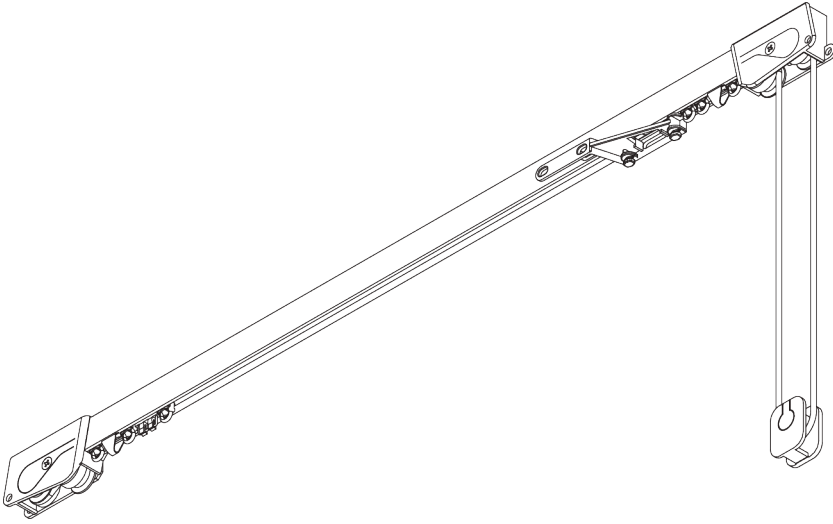

SG 3000

PRODUCT INFORMATION

- **Operation:** cord
- **Range:** S - M
- **Fitting:** ceiling, wall
- **Colours:** white RAL 9016 or anodised aluminum, special colours possible
- **Fabrics:** refer to Silent Gliss fabric collection

Features:

- Bendable

SYSTEM SPECIFICATIONS

A. SYSTEM DIMENSIONS

6 m

15 kg

Max. curtain weight

	2 m	4 m	6 m
	15	14	13
	15	14	13
	10	7	5
	10	7	5
	5	4	3
	5	4	3
	4	3	-
	4	3	-

(kg max.)

B. PROFILE

Profile and bending information

SG 1082

Profile

Radius:
✓ 10 cm, 20 cm, >30 cm

**C. HOW TO
MEASURE**

- A: System width
- B: System height
- C: Distance between floor and fabric
- D: Cord height
- E: Safety Retainer SG 10731 min. 150 cm above floor