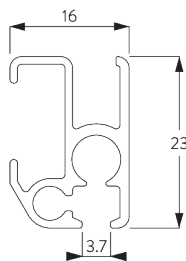

Features:

- Bendable

SYSTEM SPECIFICATIONS

A. SYSTEM DIMENSIONS

6 m

15 kg

Max. curtain weight

	2 m	4 m	6 m
	15	14	13
	15	14	13
	10	7	5
	10	7	5
	5	4	3
	5	4	3
	4	3	-
	4	3	-

(kg max.)

B. PROFILE

Profile and bending information

SG 1082

Profile

Radius:
10 cm, 20 cm, >30 cm

**C. HOW TO
MEASURE**

- A: System width
- B: System height
- C: Distance between floor and fabric
- D: Cord height
- E: Safety Retainer SG 10731 min. 150 cm above floor