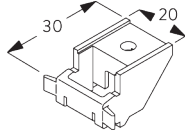

SG 3603
Bracket

SG 10277
Pan head screw M4x12

SG 10492
Pan head screw M4x8