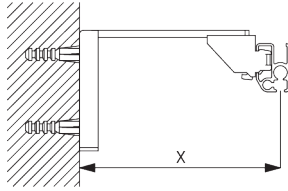

C. WALL FITTING

Smart Fix

Smart Fix SG 11200 - SG 11205 and bracket SG 3603:
Screw SG 10492 (M4x8) needed.