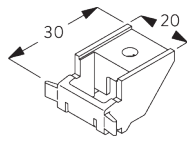

SG 3603
Bracket

SG 10277
Pan head screw M4x12

SG 10492
Pan head screw M4x8