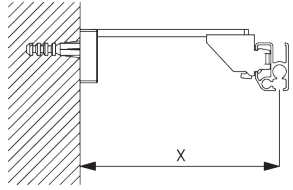

Square Smart Fix SG 11210 - SG 11215 and bracket SG 3603:
Screw SG 10492 (M4x8) needed.