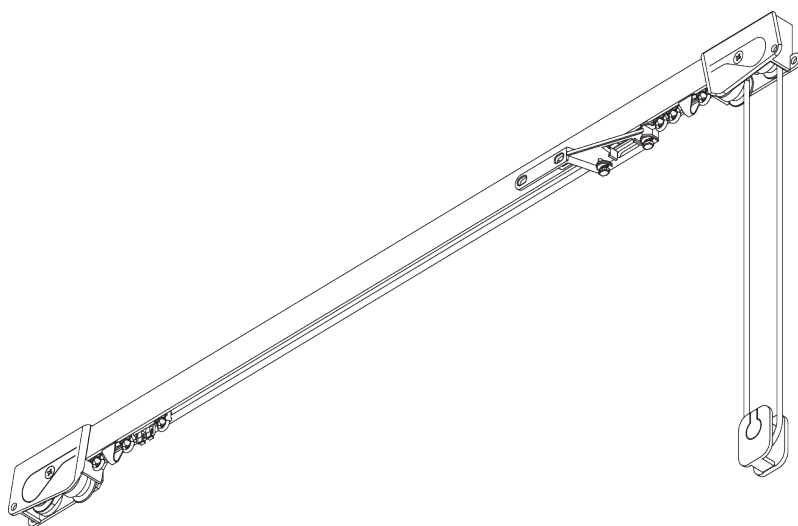

SG 3000

PRODUCT INFORMATION

- **Operation:** cord
- **Range:** S - M
- **Fitting:** ceiling, wall
- **Colours:** white RAL 9016 or anodised aluminum, special colours possible
- **Fabrics:** refer to Silent Gliss fabric collection

Features:

- Bendable

SYSTEM SPECIFICATIONS

A. SYSTEM DIMENSIONS

6 m

15 kg

Max. curtain weight

	2 m	4 m	6 m
	15	14	13
	15	14	13
	10	7	5
	10	7	5
	5	4	3
	5	4	3
	4	3	-
	4	3	-

(kg max.)

B. PROFILE

Profile and bending information

SG 1082

Profile

Radius:
10 cm, 20 cm, >30 cm

**C. HOW TO
MEASURE**

- A: System width
- B: System height
- C: Distance between floor and fabric
- D: Cord height
- E: Safety Retainer SG 10731 min. 150 cm above floor