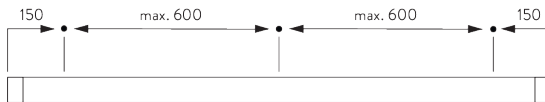

Fixing points