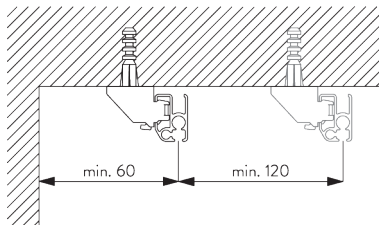

(kg max.)

B. PROFILE

Profile and bending information

SG 1082

Profile

Radius:
10 cm, 20 cm, >30 cm

**C. HOW TO
MEASURE**

- A: System width
- B: System height
- C: Distance between floor and fabric
- D: Cord height
- E: Safety Retainer SG 10731 min. 150 cm above floor

FITTING

**A. FITTING
INFORMATION**

For detailed fitting information, visit the Silent Gliss website.

Fixing points

B. CEILING FITTING

Bracket SG 3603

SG 3603
Bracket

C. WALL FITTING

Smart Fix

Smart Fix SG 11200 - SG 11205 and bracket SG 3603:
Screw SG 10492 (M4x8) needed.

Square Smart Fix SG 11210 - SG 11215 and bracket SG 3603:
Screw SG 10492 (M4x8) needed.

Universal Smart Fix SG 11154 - SG 11156 and bracket SG 3603:
Screw SG 10277 (M4x12) needed.