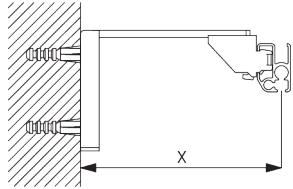

C. WALL FITTING

Smart Fix

Smart Fix SG 11200 - SG 11205 and bracket SG 3603:
Screw SG 10492 (M4x8) needed.