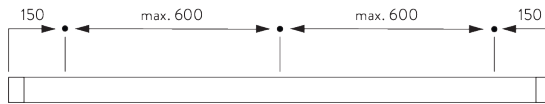

Fixing points