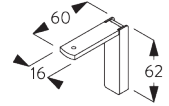

Smart Fix

Smart Fix SG 11200 - SG 11205 and bracket SG 3603:
Screw SG 10492 (M4x8) needed.

Square Smart Fix SG 11210 - SG 11215 and bracket SG 3603:
Screw SG 10492 (M4x8) needed.

Universal Smart Fix SG 11154 - SG 11156 and bracket SG 3603:
Screw SG 10277 (M4x12) needed.

Smart Fix	X mm
SG 11200 / SG 11210	76
SG 11201 / SG 11211	96
SG 11202 / SG 11212	116
SG 11203 / SG 11213	136
SG 11204 / SG 11214	166
SG 11205 / SG 11215	216
SG 11154	127-155
SG 11155	157-185
SG 11156	207-235

SG 3603
Bracket

SG 10277
Pan head screw M4x12

SG 10492
Pan head screw M4x8

SG 11200
Smart Fix 60 mm

SG 11201
Smart Fix 80 mm

SG 11202
Smart Fix 100 mm

SG 11203
Smart Fix 120 mm

SG 11204
Smart Fix 150 mm