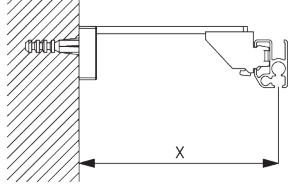

Square Smart Fix SG 11210 - SG 11215 and bracket SG 3603:
Screw SG 10492 (M4x8) needed.