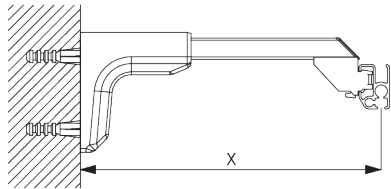

(kg max.)

B. PROFILE

Profile and bending information

SG 1082

Profile

Radius:
10 cm, 20 cm, >30 cm

**C. HOW TO
MEASURE**

- A: System width
- B: System height
- C: Distance between floor and fabric
- D: Cord height
- E: Safety Retainer SG 10731 min. 150 cm above floor

FITTING

**A. FITTING
INFORMATION**

For detailed fitting information, visit the Silent Gliss website.

Fixing points

B. CEILING FITTING

Bracket SG 3603

SG 3603
Bracket

C. WALL FITTING

Smart Fix

Smart Fix SG 11200 - SG 11205 and bracket SG 3603:
Screw SG 10492 (M4x8) needed.

Square Smart Fix SG 11210 - SG 11215 and bracket SG 3603:
Screw SG 10492 (M4x8) needed.

Universal Smart Fix SG 11154 - SG 11156 and bracket SG 3603:
Screw SG 10277 (M4x12) needed.