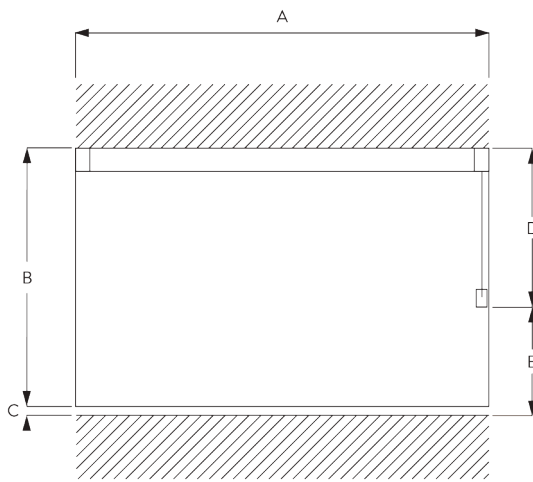

Features:

- Bendable

SYSTEM SPECIFICATIONS

A. SYSTEM DIMENSIONS

6 m

15 kg

Max. curtain weight

	2 m	4 m	6 m
	15	14	13
	15	14	13
	10	7	5
	10	7	5
	5	4	3
	5	4	3
	4	3	-
	4	3	-

(kg max.)

B. PROFILE

Profile and bending information

SG 1082

Profile

Radius:
10 cm, 20 cm, >30 cm

**C. HOW TO
MEASURE**

- A: System width
- B: System height
- C: Distance between floor and fabric
- D: Cord height
- E: Safety Retainer SG 10731 min. 150 cm above floor