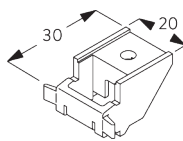

(kg max.)

B. PROFILE

Profile and bending information

SG 1082

Profile

Radius:
10 cm, 20 cm, >30 cm

**C. HOW TO
MEASURE**

- A: System width
- B: System height
- C: Distance between floor and fabric
- D: Cord height
- E: Safety Retainer SG 10731 min. 150 cm above floor

FITTING

**A. FITTING
INFORMATION**

For detailed fitting information, visit the Silent Gliss website.

Fixing points

B. CEILING FITTING

Bracket SG 3603

SG 3603
Bracket

C. WALL FITTING

Smart Fix

Smart Fix SG 11200 - SG 11205 and bracket SG 3603:
Screw SG 10492 (M4x8) needed.

Square Smart Fix SG 11210 - SG 11215 and bracket SG 3603:
Screw SG 10492 (M4x8) needed.

Universal Smart Fix SG 11154 - SG 11156 and bracket SG 3603:
Screw SG 10277 (M4x12) needed.