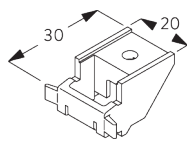

(kg max.)

B. PROFILE

Profile and bending information

SG 1082

Profile

Radius:
✓ 10 cm, 20 cm, >30 cm

**C. HOW TO
MEASURE**

- A: System width
- B: System height
- C: Distance between floor and fabric
- D: Cord height
- E: Safety Retainer SG 10731 min. 150 cm above floor

FITTING

**A. FITTING
INFORMATION**

For detailed fitting information, visit the Silent Gliss website.

Fixing points

B. CEILING FITTING

Bracket SG 3603

SG 3603
Bracket

C. WALL FITTING

Smart Fix

Smart Fix SG 11200 - SG 11205 and bracket SG 3603:
Screw SG 10492 (M4x8) needed.

Square Smart Fix SG 11210 - SG 11215 and bracket SG 3603:
Screw SG 10492 (M4x8) needed.

Universal Smart Fix SG 11154 - SG 11156 and bracket SG 3603:
Screw SG 10277 (M4x12) needed.