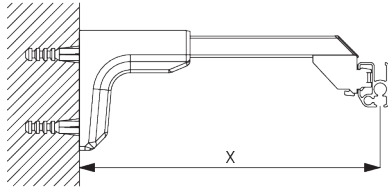

(kg max.)

B. PROFILE

Profile and bending information

SG 1082

Profile

Radius:
✓ 10 cm, 20 cm, >30 cm

**C. HOW TO
MEASURE**

- A: System width
- B: System height
- C: Distance between floor and fabric
- D: Cord height
- E: Safety Retainer SG 10731 min. 150 cm above floor

FITTING

**A. FITTING
INFORMATION**

For detailed fitting information, visit the Silent Gliss website.

Fixing points

B. CEILING FITTING

Bracket SG 3603

SG 3603
Bracket

C. WALL FITTING

Smart Fix

Smart Fix SG 11200 - SG 11205 and bracket SG 3603:
Screw SG 10492 (M4x8) needed.

Square Smart Fix SG 11210 - SG 11215 and bracket SG 3603:
Screw SG 10492 (M4x8) needed.

Universal Smart Fix SG 11154 - SG 11156 and bracket SG 3603:
Screw SG 10277 (M4x12) needed.